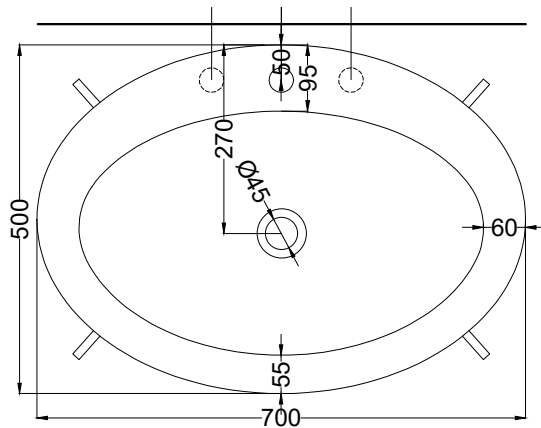

FINITURE PIANO IN MARMO
MARBLE BOTTOM SHELF FINISHES

- Azul Noche
- Bianco Carrara Gioia
- Nero Marquina

FRONT