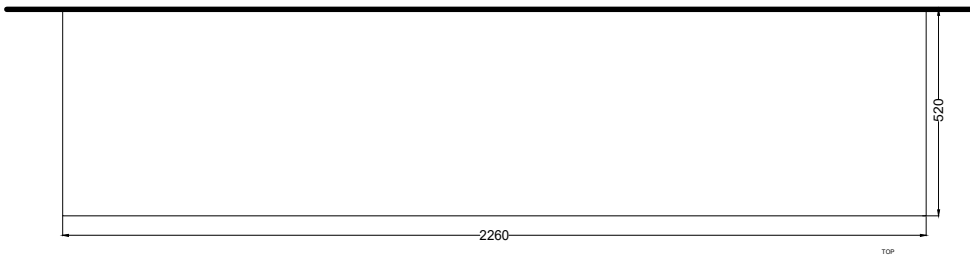

ATTENZIONE: Superfici, pesi e misure riportate possono presentare leggere differenze rispetto ai pezzi reali, in considerazione e accordo delle caratteristiche di tolleranza intrinseche del materiale ceramico e del suo processo produttivo. L'azienda si riserva di cambiare schede tecniche e caratteristiche di funzionamento degli articoli in ogni momento e senza necessità di preavviso.

ATTENTION: Surfaces, weights and dimensions can show some little differences compared to the real item, following typical intrinsic characteristics of ceramics material and production. The company reserves the right to change any technical specifications/ dimension and/or operating characteristics of the products at any time and without giving notice.