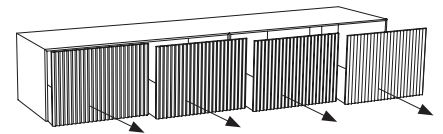

ATTENZIONE: Superfici, pesi e misure riportate possono presentare leggere differenze rispetto ai pezzi reali, in considerazione e accordo delle caratteristiche di tolleranza intrinseche del materiale ceramico e del suo processo produttivo. L'azienda si riserva di cambiare schede tecniche e caratteristiche di funzionamento degli articoli in ogni momento e senza necessità di preavviso.

ATTENTION: Surfaces, weights and dimensions can show some little differences compared to the real item, following typical intrinsic characteristics of ceramics material and production. The company reserves the right to change any technical specifications/ dimension and/or operating characteristics of the products at any time and without giving notice.