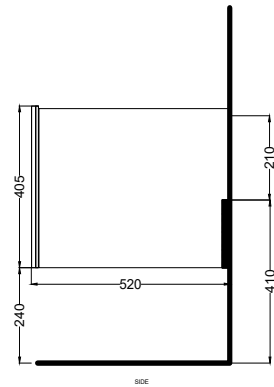

ATTENZIONE: Superfici, pesi e misure riportate possono presentare leggere differenze rispetto ai pezzi reali, in considerazione e accordo delle caratteristiche di tolleranza intrinseche del materiale ceramico e del suo processo produttivo. L'azienda si riserva di cambiare schede tecniche e caratteristiche di funzionamento degli articoli in ogni momento e senza necessità di preavviso.

ATTENTION: Surfaces, weights and dimensions can show some little differences compared to the real item, following typical intrinsic characteristics of ceramics material and production. The company reserves the right to change any technical specifications/ dimension and/or operating characteristics of the products at any time and without giving notice.