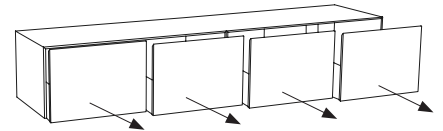

ATTENZIONE: Superfici, pesi e misure riportate possono presentare leggere differenze rispetto ai pezzi reali, in considerazione e accordo delle caratteristiche di tolleranza intrinseche del materiale ceramico e del suo processo produttivo. L'azienda si riserva di cambiare schede tecniche e caratteristiche di funzionamento degli articoli in ogni momento e senza necessità di preavviso.

ATTENTION: Surfaces, weights and dimensions can show some little differences compared to the real item, following typical intrinsic characteristics of ceramics material and production. The company reserves the right to change any technical specifications/ dimension and/or operating characteristics of the products at any time and without giving notice.