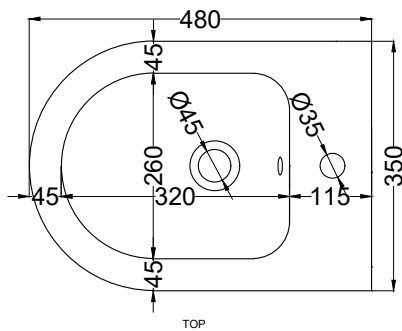

CE

DoP No. 14528.01

Maggio 2024

TOP

FRONT

SIDE

BACK

* = water outlet (with standard siphon)
** = water inlet (hot/cold)
° = fixings