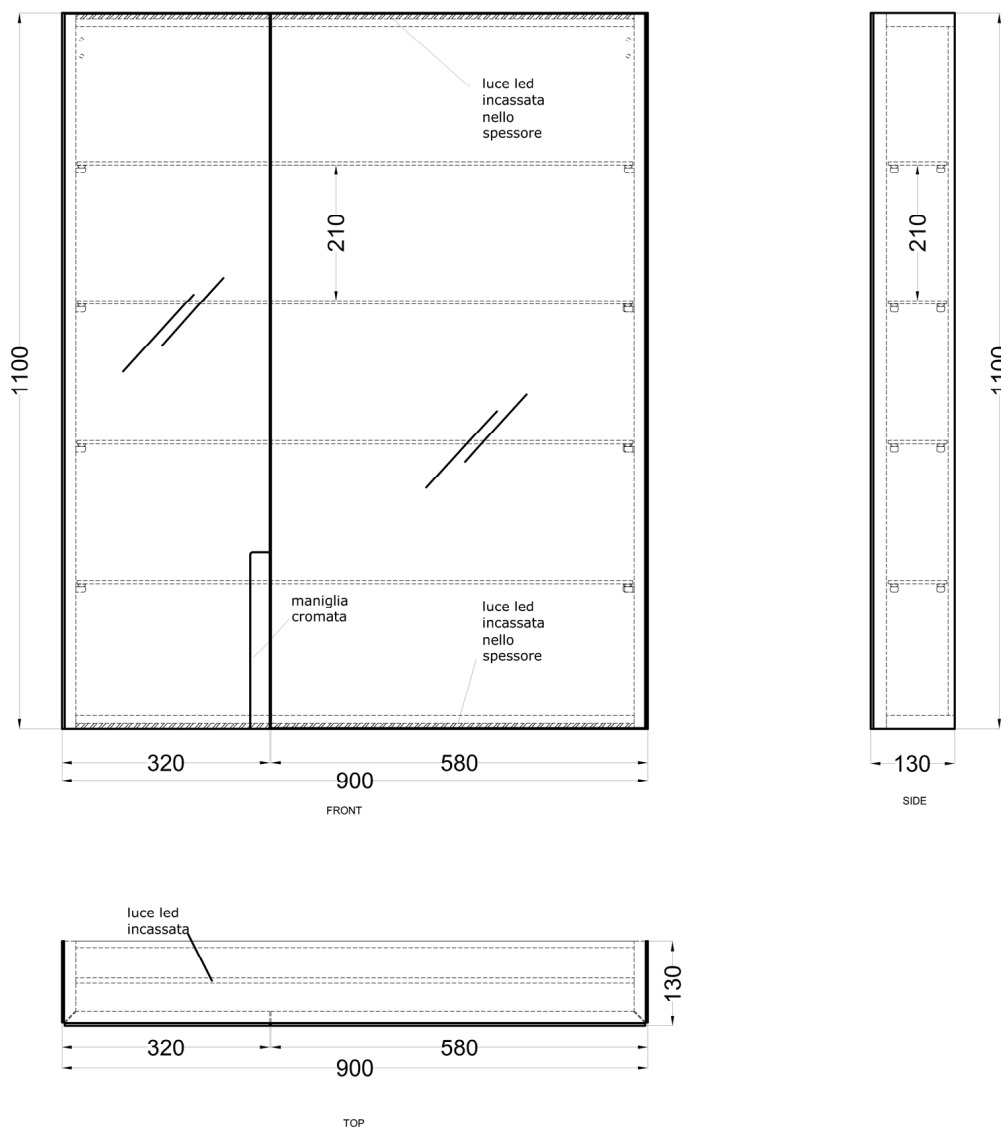

Le Acque di Cielo

- Oltremare
- Smeraldo
- Alga
- Corallo
- Ninfea
- Anemone

Ottobre 2024

ATTENZIONE: Superfici, pesi e misure riportate possono presentare leggere differenze rispetto ai pezzi reali, in considerazione e accordo delle caratteristiche di tolleranza intrinseche del materiale ceramico e del suo processo produttivo. L'azienda si riserva di cambiare schede tecniche e caratteristiche di funzionamento degli articoli in ogni momento e senza necessità di preavviso.

ATTENZIONE: Surfaces, weights and dimensions can show some little differences compared to the real item, following typical intrinsic characteristics of ceramics material and production. The company reserves the right to change any technical specifications/ dimension and/or operating characteristics of the products at any time and without giving notice.