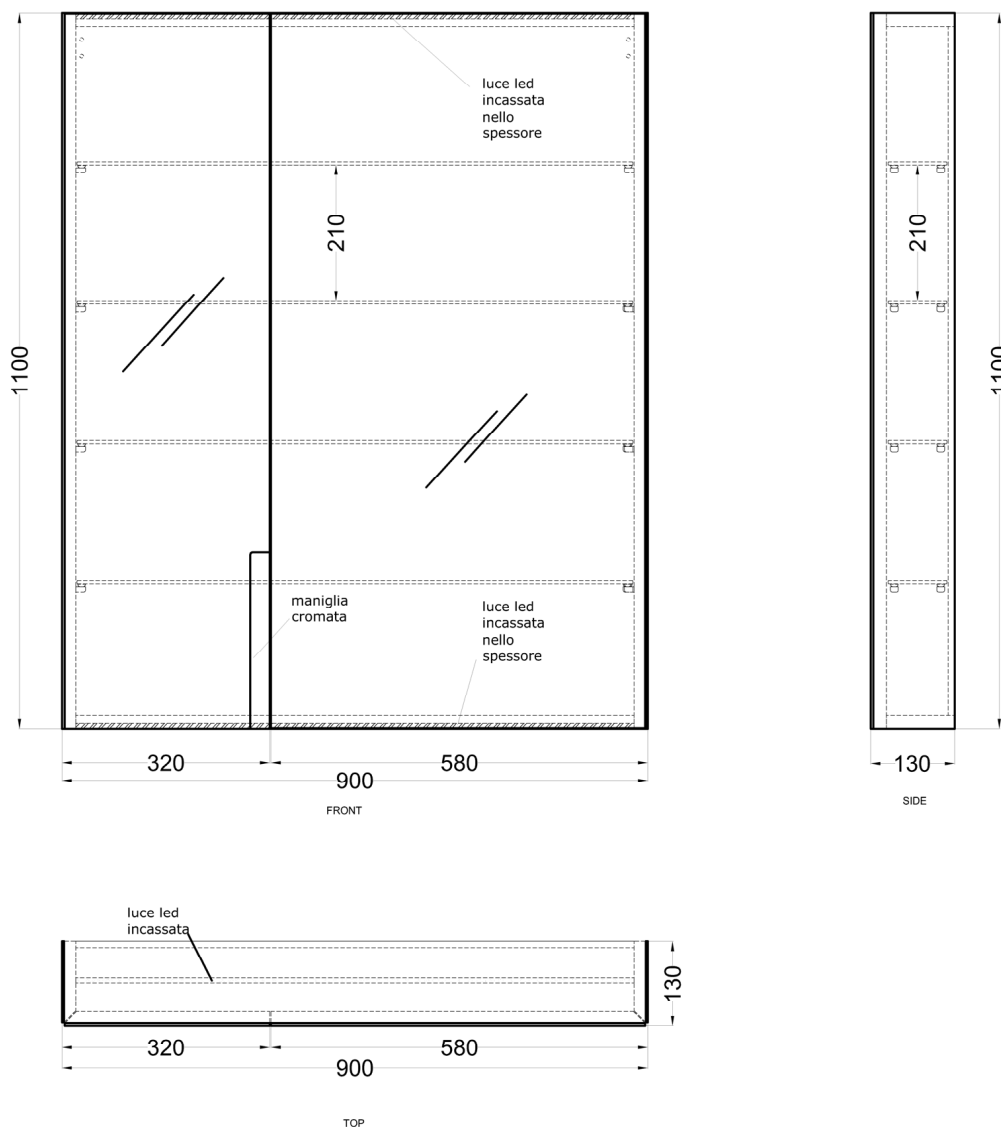

Le Acque di Cielo

- Oltremare
- Smeraldo
- Alga
- Corallo
- Ninfea
- Anemone

Gennaio 2025

ATTENZIONE: Superfici, pesi e misure riportate possono presentare leggere differenze rispetto ai pezzi reali, in considerazione e accordo delle caratteristiche di tolleranza intrinseche del materiale ceramico e del suo processo produttivo. L'azienda si riserva di cambiare schede tecniche e caratteristiche di funzionamento degli articoli in ogni momento e senza necessità di preavviso.

ATTENTION: Surfaces, weights and dimensions can show some little differences compared to the real item, following typical intrinsic characteristics of ceramics material and production. The company reserves the right to change any technical specifications/ dimension and/or operating characteristics of the products at any time and without giving notice.