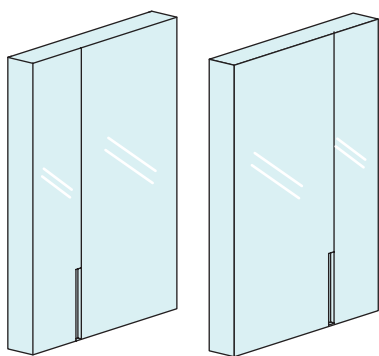

# Filo - art. FISPCGLDXS / FISPCGLSXS

specchio filo contenitore con luce led, fianchi a specchio, versione destra / sinistra

container mirror shell with mirrored sides right / left version

**cielo**  
handmade in Italy