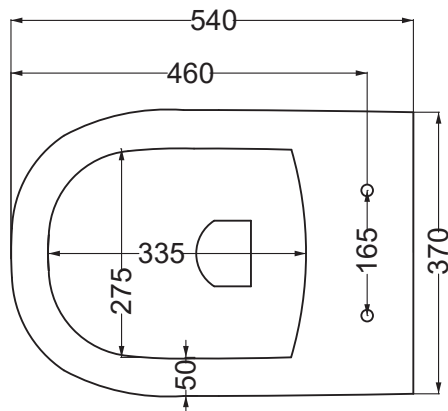

Fluid - art. FLVA

WC a terra filo parete
back-to-wall toilet

cielo
handmade in Italy

PESO NETTO/NET WEIGHT: 31,35 Kg

PCS PALLET: 15
PCS PALLET CONTAINER: 20

ACCESSORI/ACCESSORIES:

CPVFLT - coprivaso in termoindurente/
thermosetting seat-cover

CPVFLTF - coprivaso in termoindurente
frizionato/Thermosetting soft close seat-cover

CSB / CSR90 - curva tecnica per scarico a
pavimento/technical curve for "floor trap"

RPB - raccordo dritto a parete/straight pan
connector for wall trap

FINITURE

FINISHES

- Bianco/white - glossy
- Nero/black - glossy

Le Terre di Cielo

- Talco
- Pomice
- Brina
- Basalto
- Arenaria
- Avena
- Lino
- Cemento

NOTE/NOTES

Il wc rispetta le normative per il risparmio idrico.

The toilet complies with the water saving regulations.

DoP No. 997.01

Maggio 2024

TOP

FRONT

ATTENZIONE/ATTENTION:

Superfici, pesi e misure riportate possono presentare leggere differenze rispetto ai pezzi reali, in considerazione e accordo delle caratteristiche di tolleranza intrinseche del materiale ceramico e del suo processo produttivo. L'azienda si riserva di cambiare schede tecniche e caratteristiche di funzionamento degli articoli in ogni momento e senza necessità di preavviso.

Surfaces, weights and dimensions can show some little differences compared to the real item, following typical intrinsic characteristics of ceramics material and production. The company reserves the right to change any technical specifications/dimension and/or operating characteristics of the products at any time and without giving notice.

ATTENZIONE/ATTENTION: