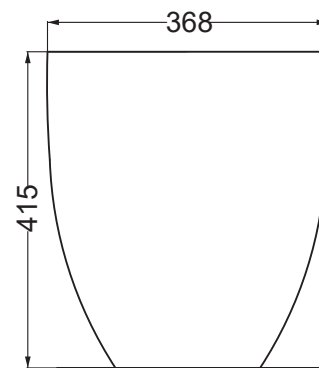

Fluid - art. FLVA

WC a terra filo parete
back-to-wall toilet

cielo
handmade in Italy

PESO NETTO/NET WEIGHT: 31,35 Kg

PCS PALLET: 15
PCS PALLET CONTAINER: 20

ACCESSORI/ACCESSORIES:

CPVFLT - coprivaso in termoindurente/
thermosetting seat-cover

CPVFLTF - coprivaso in termoindurente
frizionato/Thermosetting soft close seat-cover

CSB / CSR90 - curva tecnica per scarico a
pavimento/technical curve for "floor trap"

RPB - raccordo dritto a parete/straight pan
connector for wall trap

FINITURE

FINISHES

- Bianco/white - glossy
- Nero/black - glossy

Le Terre di Cielo

- Talco
- Pomice
- Brina
- Basalto
- Arenaria
- Avena
- Lino
- Cemento

NOTE/NOTES

Il wc rispetta le normative per il risparmio idrico.

The toilet complies with the water saving regulations.

DoP No. 997.01

Maggio 2024

TOP

FRONT

ATTENZIONE/ATTENTION:

Superfici, pesi e misure riportate possono presentare leggere differenze rispetto ai pezzi reali, in considerazione e accordo delle caratteristiche di tolleranza intrinseche del materiale ceramico e del suo processo produttivo. L'azienda si riserva di cambiare schede tecniche e caratteristiche di funzionamento degli articoli in ogni momento e senza necessità di preavviso.

Surfaces, weights and dimensions can show some little differences compared to the real item, following typical intrinsic characteristics of ceramics material and production. The company reserves the right to change any technical specifications/dimension and/or operating characteristics of the products at any time and without giving notice.

ATTENZIONE/ATTENTION: