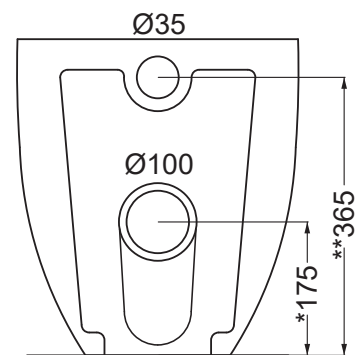

BACK

ATTENZIONE/ATTENTION:

Superfici, pesi e misure riportate possono presentare leggere differenze rispetto ai pezzi reali, in considerazione e accordo delle caratteristiche di tolleranza intrinseche del materiale ceramico e del suo processo produttivo. L'azienda si riserva di cambiare schede tecniche e caratteristiche di funzionamento degli articoli in ogni momento e senza necessità di preavviso.

Surfaces, weights and dimensions can show some little differences compared to the real item, following typical intrinsic characteristics of ceramics material and production. The company reserves the right to change any technical specifications/dimension and/or operating characteristics of the products at any time and without giving notice.

ATTENZIONE/ATTENTION: