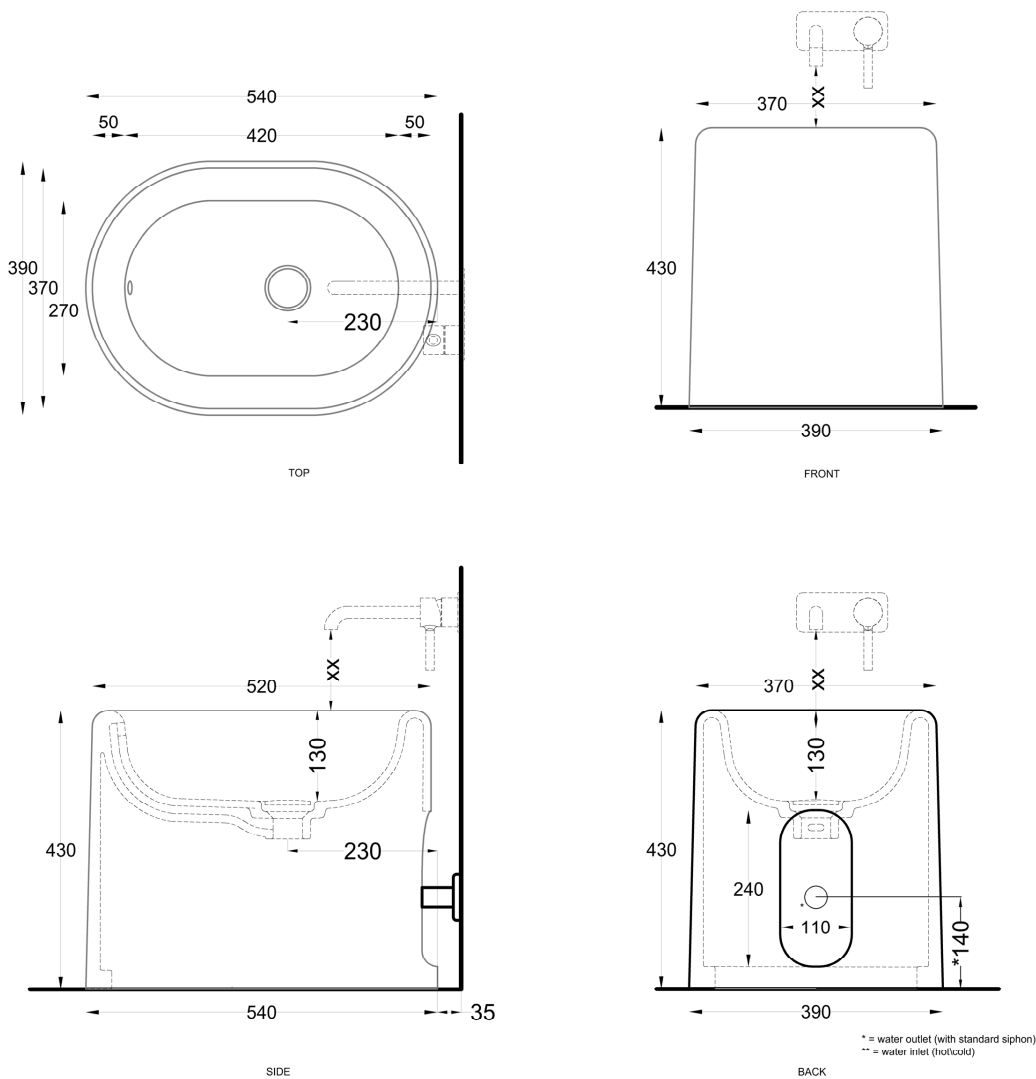

Le Acque di Cielo

- Oltremare
- Smeraldo
- Alga
- Corallo
- Ninfea
- Anemone

Novembre 2024

ATTENZIONE:
Superfici, pesi e misure riportate possono presentare leggere differenze rispetto ai pezzi reali, in considerazione e accordo delle caratteristiche di tolleranza intrinseche del materiale ceramico e del suo processo produttivo. L'azienda si riserva di cambiare schede tecniche e caratteristiche di funzionamento degli articoli in ogni momento e senza necessità di preavviso.

ATTENTION:
Surfaces, weights and dimensions can show some little differences compared to the real item, following typical intrinsic characteristics of ceramics material and production. The company reserves the right to change any technical specifications/ dimension and/or operating characteristics of the products at any time and without giving notice.