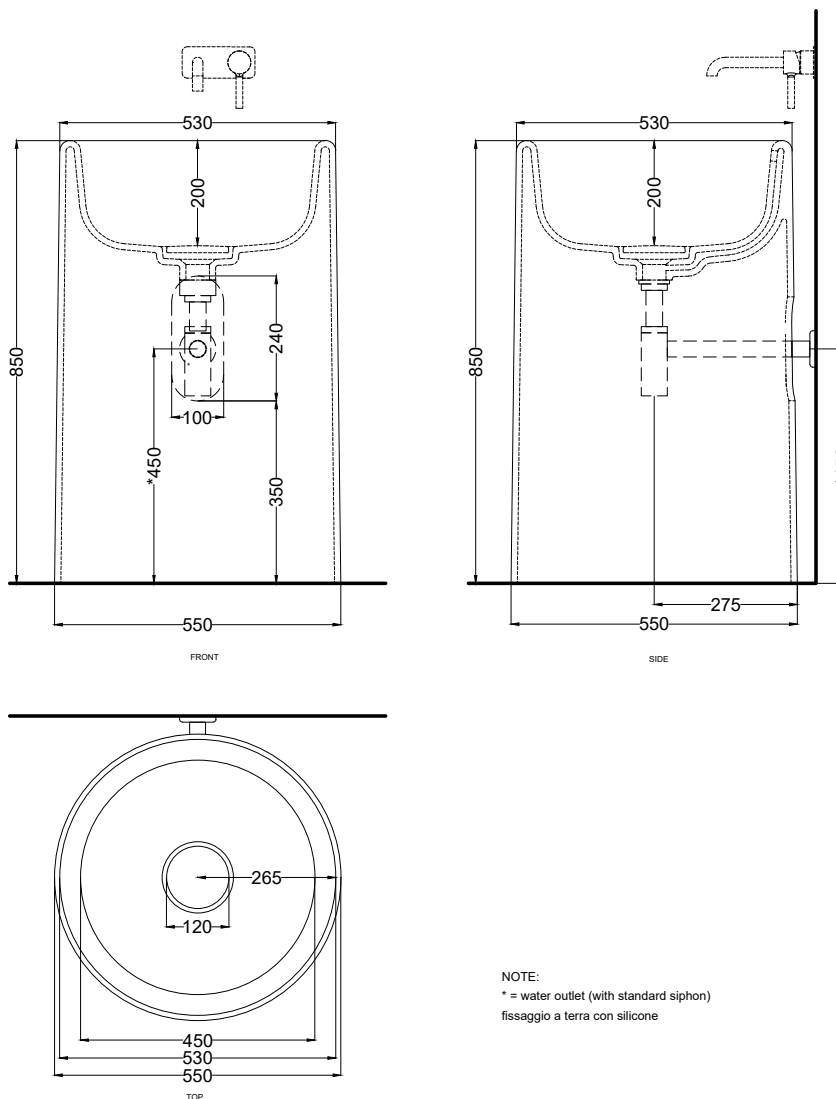

Le Acque di Cielo

- Oltremare
- Smeraldo
- Alga
- Corallo
- Ninfea
- Anemone

Febbraio 2025

NOTE:
* = water outlet (with standard siphon)
fissaggio a terra con silicone

ATTENZIONE:
Superfici, pesi e misure riportate possono presentare leggere differenze rispetto ai pezzi reali, in considerazione e accordo delle caratteristiche di tolleranza intrinseche del materiale ceramico e del suo processo produttivo. L'azienda si riserva di cambiare schede tecniche e caratteristiche di funzionamento degli articoli in ogni momento e senza necessità di preavviso.

ATTENTION:
Surfaces, weights and dimensions can show some little differences compared to the real item, following typical intrinsic characteristics of ceramics material and production. The company reserves the right to change any technical specifications/ dimension and/or operating characteristics of the products at any time and without giving notice.