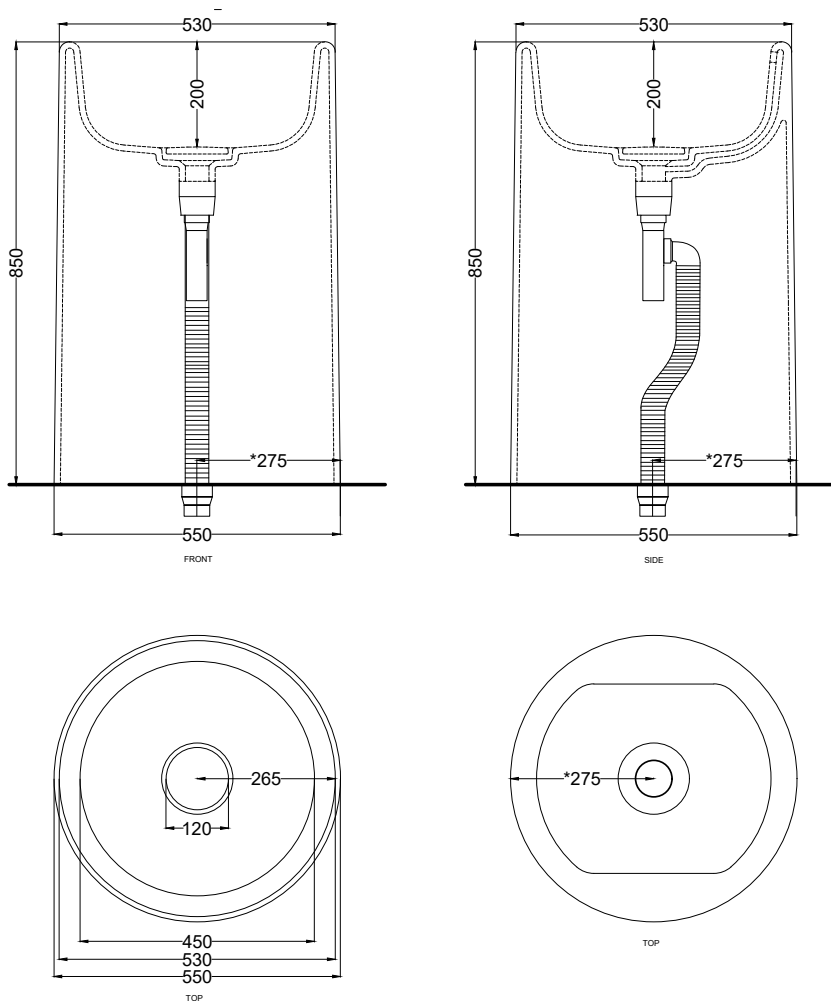

NOTE:
* = water outlet (with standard siphon)
fissaggio a terra con silicone

ATTENZIONE:
Superfici, pesi e misure riportate possono presentare leggere differenze rispetto ai pezzi reali, in considerazione e accordo delle caratteristiche di tolleranza intrinseche del materiale ceramico e del suo processo produttivo. L'azienda si riserva di cambiare schede tecniche e caratteristiche di funzionamento degli articoli in ogni momento e senza necessità di preavviso.

ATTENTION:
Surfaces, weights and dimensions can show some little differences compared to the real item, following typical intrinsic characteristics of ceramics material and production. The company reserves the right to change any technical specifications/ dimension and/or operating characteristics of the products at any time and without giving notice.