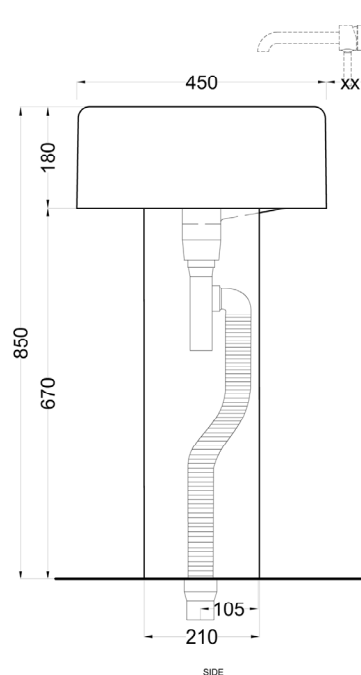

Settembre 2024

ATTENZIONE:
Superfici, pesi e misure riportate possono presentare leggere differenze rispetto ai pezzi reali, in considerazione e accordo delle caratteristiche di tolleranza intrinseche del materiale ceramico e del suo processo produttivo. L'azienda si riserva di cambiare schede tecniche e caratteristiche di funzionamento degli articoli in ogni momento e senza necessità di preavviso.

ATTENTION:
Surfaces, weights and dimensions can show some little differences compared to the real item, following typical intrinsic characteristics of ceramics material and production. The company reserves the right to change any technical specifications/ dimension and/or operating characteristics of the products at any time and without giving notice.