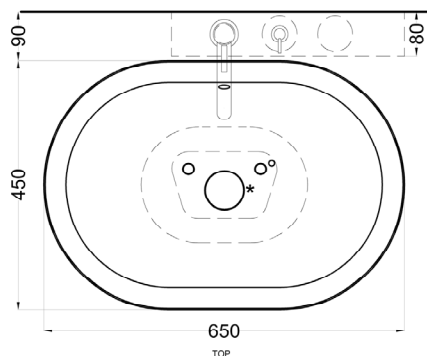

Settembre 2024

ATTENZIONE:
Superfici, pesi e misure riportate possono presentare leggere differenze rispetto ai pezzi reali, in considerazione e accordo delle caratteristiche di tolleranza intrinseche del materiale ceramico e del suo processo produttivo. L'azienda si riserva di cambiare schede tecniche e caratteristiche di funzionamento degli articoli in ogni momento e senza necessità di preavviso.

ATTENTION:
Surfaces, weights and dimensions can show some little differences compared to the real item, following typical intrinsic characteristics of ceramics material and production. The company reserves the right to change any technical specifications/ dimension and/or operating characteristics of the products at any time and without giving notice.