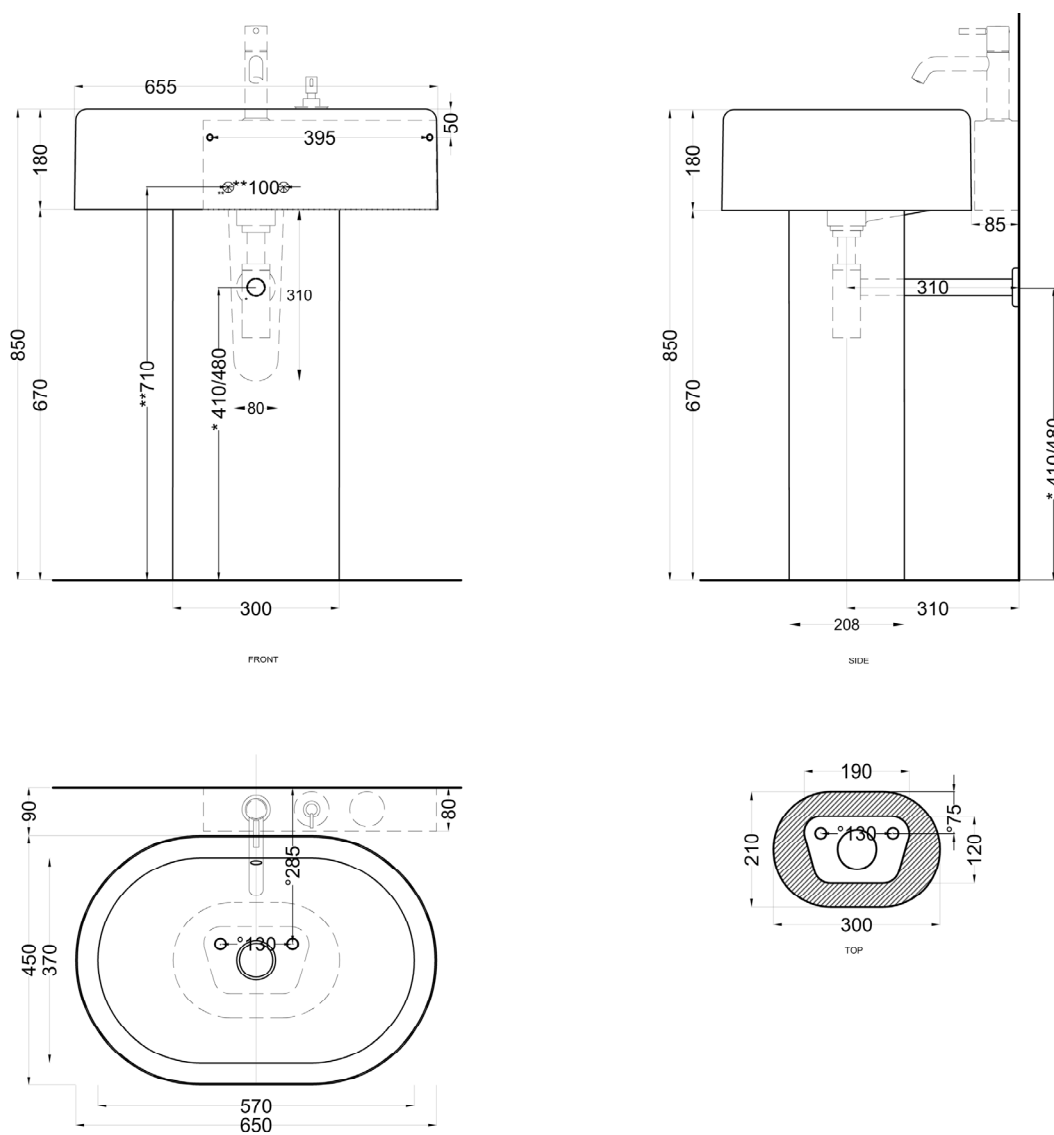

Le Acque di Cielo

- Oltremare
- Smeraldo
- Alga
- Corallo
- Ninfea
- Anemone

Settembre 2024

ATTENZIONE:
Superfici, pesi e misure riportate possono presentare leggere differenze rispetto ai pezzi reali, in considerazione e accordo delle caratteristiche di tolleranza intrinseche del materiale ceramico e del suo processo produttivo. L'azienda si riserva di cambiare schede tecniche e caratteristiche di funzionamento degli articoli in ogni momento e senza necessità di preavviso.

ATTENTION:
Surfaces, weights and dimensions can show some little differences compared to the real item, following typical intrinsic characteristics of ceramics material and production. The company reserves the right to change any technical specifications/ dimension and/or operating characteristics of the products at any time and without giving notice.