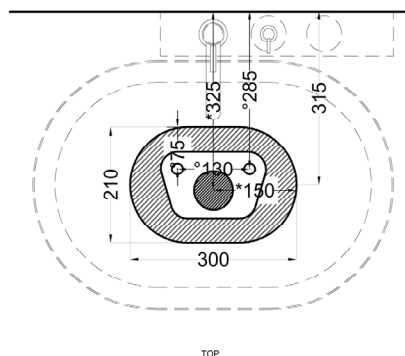

Settembre 2024

ATTENZIONE:
Superfici, pesi e misure riportate possono presentare leggere differenze rispetto ai pezzi reali, in considerazione e accordo delle caratteristiche di tolleranza intrinseche del materiale ceramico e del suo processo produttivo. L'azienda si riserva di cambiare schede tecniche e caratteristiche di funzionamento degli articoli in ogni momento e senza necessità di preavviso.

ATTENTION:
Surfaces, weights and dimensions can show some little differences compared to the real item, following typical intrinsic characteristics of ceramics material and production. The company reserves the right to change any technical specifications/ dimension and/or operating characteristics of the products at any time and without giving notice.