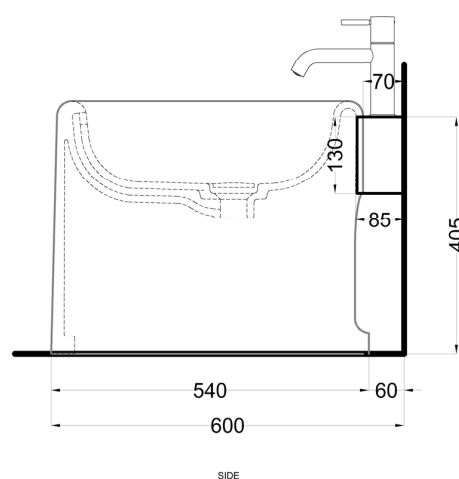

ATTENZIONE:
Superfici, pesi e misure riportate possono presentare leggere differenze rispetto ai pezzi reali, in considerazione e accordo delle caratteristiche di tolleranza intrinseche del materiale ceramico e del suo processo produttivo. L'azienda si riserva di cambiare schede tecniche e caratteristiche di funzionamento degli articoli in ogni momento e senza necessità di preavviso.

ATTENTION:
Surfaces, weights and dimensions can show some little differences compared to the real item, following typical intrinsic characteristics of ceramics material and production. The company reserves the right to change any technical specifications/ dimension and/or operating characteristics of the products at any time and without giving notice.