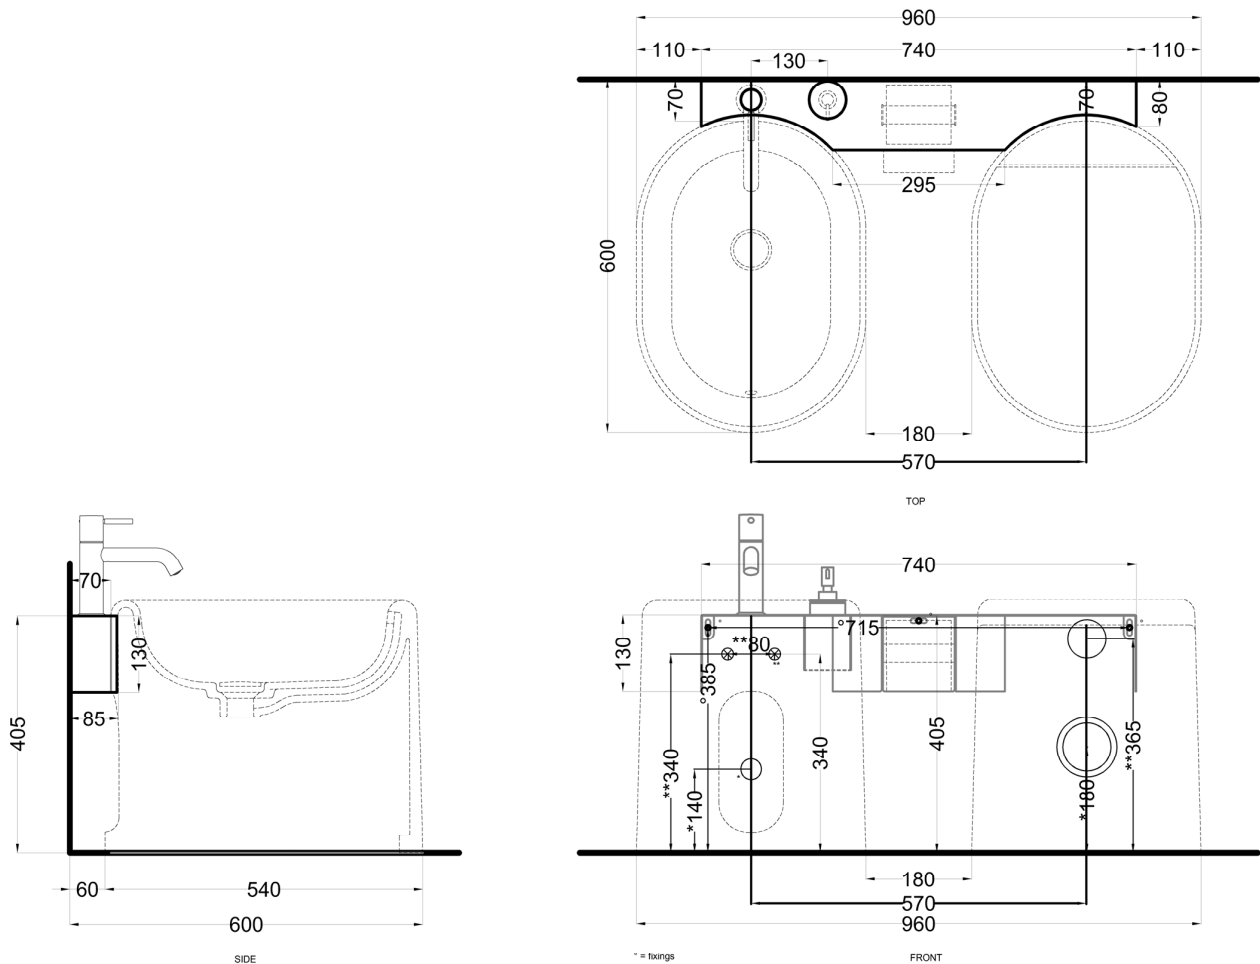

ATTENZIONE:
Superfici, pesi e misure riportate possono presentare leggere differenze rispetto ai pezzi reali, in considerazione e accordo delle caratteristiche di tolleranza intrinseche del materiale ceramico e del suo processo produttivo. L'azienda si riserva di cambiare schede tecniche e caratteristiche di funzionamento degli articoli in ogni momento e senza necessità di preavviso.

ATTENTION:
Surfaces, weights and dimensions can show some little differences compared to the real item, following typical intrinsic characteristics of ceramics material and production. The company reserves the right to change any technical specifications/ dimension and/or operating characteristics of the products at any time and without giving notice.