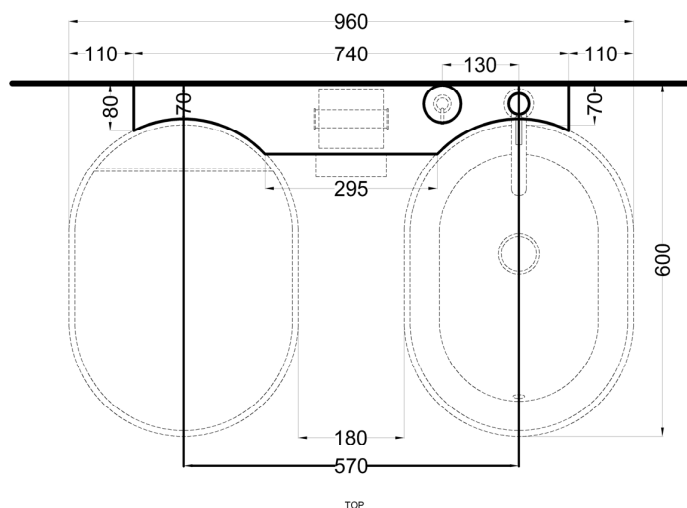

Itaca - art. ITMBWDX/ ITMBWDXSF

accessorio per wc e bidet a terra - versione destra
accessory for floor-standing wc and bidet - right version

cielo

ACCESSORI/ACCESSORIES:

ACDIM - dispenser in metallo / metal dispenser

FINITURE FINISHES

- Nero Matt/matt black
- Cemento
- Fumo/white - glossy
- Talpa/white - glossy

Le Acque di Cielo

- Oltremare
- Smeraldo
- Alga
- Corallo
- Ninfea
- Anemone

Marzo 2025

* = fixings

ATTENZIONE:
Superfici, pesi e misure riportate possono presentare leggere differenze rispetto ai pezzi reali, in considerazione e accordo delle caratteristiche di tolleranza intrinseche del materiale ceramico e del suo processo produttivo. L'azienda si riserva di cambiare schede tecniche e caratteristiche di funzionamento degli articoli in ogni momento e senza necessità di preavviso.

ATTENTION:
Surfaces, weights and dimensions can show some little differences compared to the real item, following typical intrinsic characteristics of ceramics material and production. The company reserves the right to change any technical specifications/ dimension and/or operating characteristics of the products at any time and without giving notice.