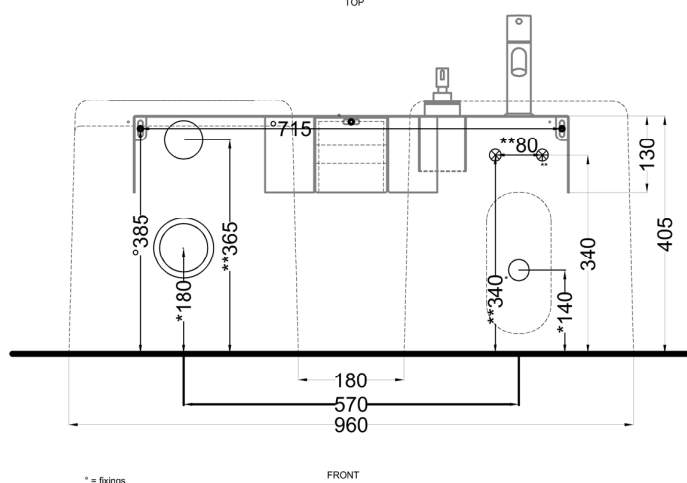

Itaca - art. ITMBWDX/ ITMBWDXSF

accessorio per wc e bidet a terra - versione destra
accessory for floor-standing wc and bidet - right version

cielo

ACCESSORI/ACCESSORIES:

ACDIM - dispenser in metallo / metal dispenser

FINITURE FINISHES

- Nero Matt/matt black
- Cemento
- Fumo/white - glossy
- Talpa/white - glossy

Le Acque di Cielo

- Oltremare
- Smeraldo
- Alga
- Corallo
- Ninfea
- Anemone

Marzo 2025

* = fixings

ATTENZIONE:
Superfici, pesi e misure riportate possono presentare leggere differenze rispetto ai pezzi reali, in considerazione e accordo delle caratteristiche di tolleranza intrinseche del materiale ceramico e del suo processo produttivo. L'azienda si riserva di cambiare schede tecniche e caratteristiche di funzionamento degli articoli in ogni momento e senza necessità di preavviso.

ATTENTION:
Surfaces, weights and dimensions can show some little differences compared to the real item, following typical intrinsic characteristics of ceramics material and production. The company reserves the right to change any technical specifications/ dimension and/or operating characteristics of the products at any time and without giving notice.