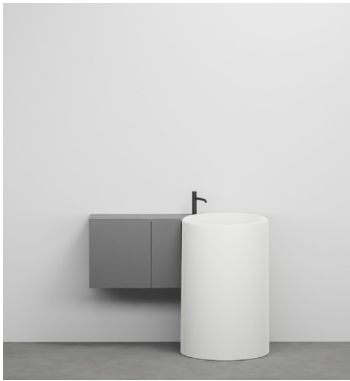

lavabo freestanding tondo con mobile sospeso 90 sinistro
 freestanding washbasin with wall-hung cabinet 90 on the left

ACCESSORI/ACCESSORIES:

ITPILFREEGMM - Piletta click-clack NERO MATT con coperchio in ceramica / Click-clack drain in MATT BLACK with ceramic lid