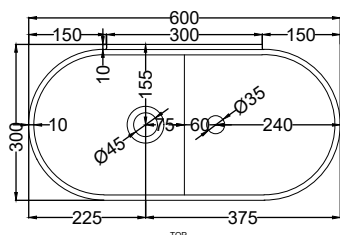

** WALL FIXINGS