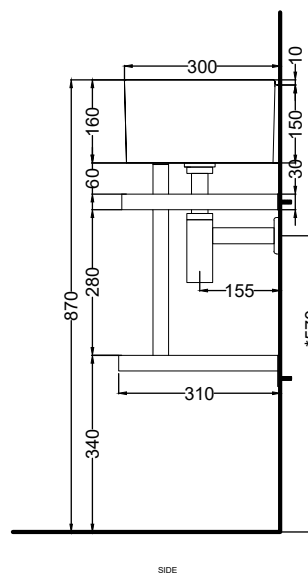

ATTENZIONE:
Superfici, pesi e misure riportate possono presentare leggere differenze rispetto ai pezzi reali, in considerazione e accordo delle caratteristiche di tolleranza intrinseche del materiale ceramico e del suo processo produttivo. L'azienda si riserva di cambiare schede tecniche e caratteristiche di funzionamento degli articoli in ogni momento e senza necessità di preavviso.

ATTENTION:
Surfaces, weights and dimensions can show some little differences compared to the real item, following typical intrinsic characteristics of ceramics material and production. The company reserves the right to change any technical specifications/dimension and/or operating characteristics of the products at any time and without giving notice.