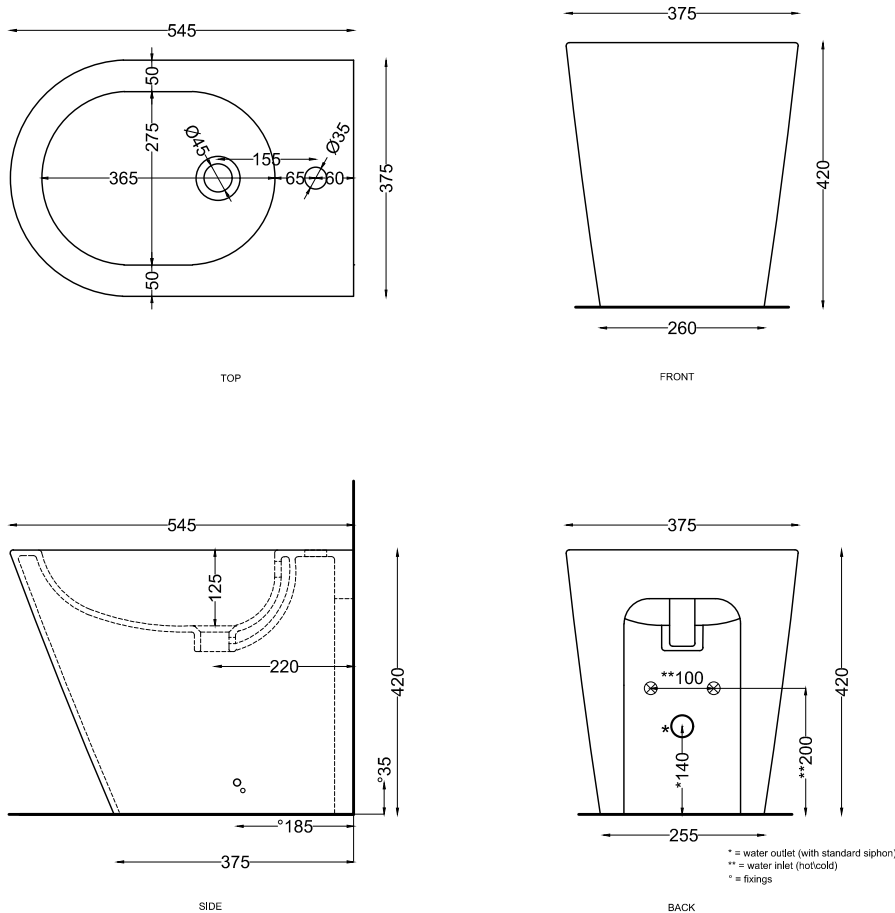

ATTENZIONE:
Superfici, pesi e misure riportate possono presentare leggere differenze rispetto ai pezzi reali, in considerazione e accordo delle caratteristiche di tolleranza intrinseche del materiale ceramico e del suo processo produttivo. L'azienda si riserva di cambiare schede tecniche e caratteristiche di funzionamento degli articoli in ogni momento e senza necessità di preavviso.

ATTENTION:
Surfaces, weights and dimensions can show some little differences compared to the real item, following typical intrinsic characteristics of ceramics material and production. The company reserves the right to change any technical specifications/ dimension and/or operating characteristics of the products at any time and without giving notice.