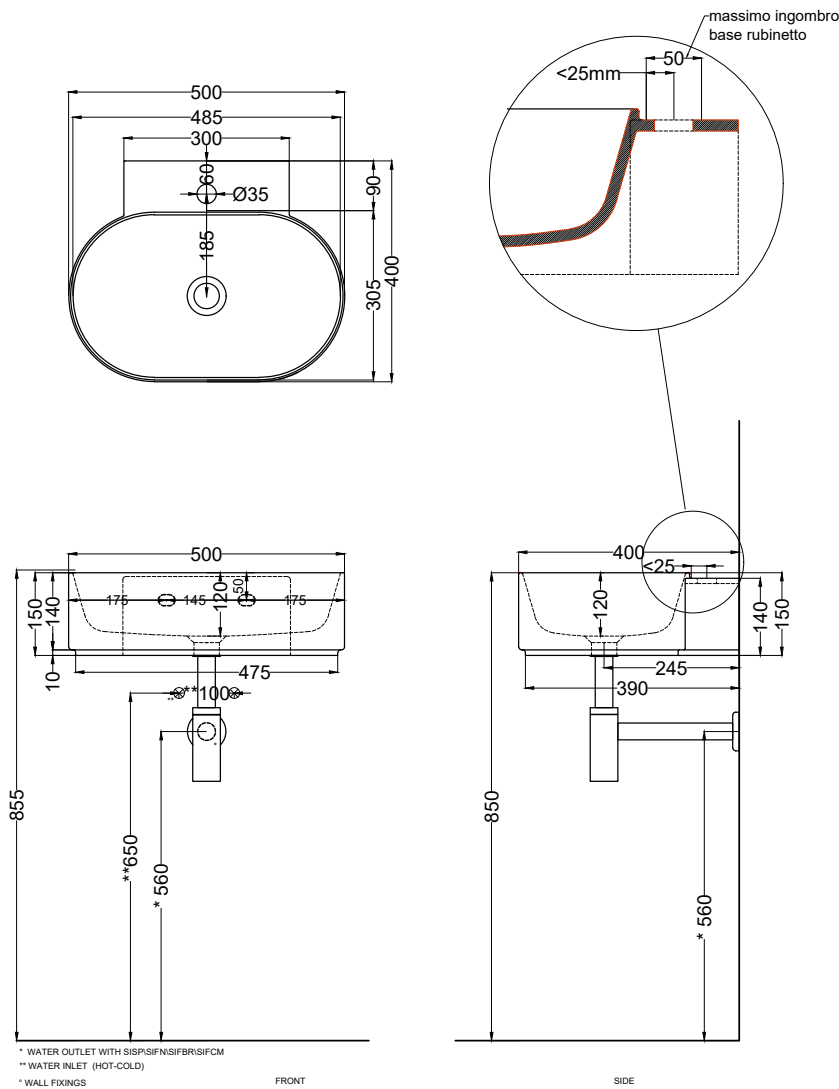

ATTENZIONE: Superfici, pesi e misure riportate possono presentare leggere differenze rispetto ai pezzi reali, in considerazione e accordo delle caratteristiche di tolleranza intrinseche del materiale ceramico e del suo processo produttivo. L'azienda si riserva di cambiare schede tecniche e caratteristiche di funzionamento degli articoli in ogni momento e senza necessità di preavviso.

ATTENTION: Surfaces, weights and dimensions can show some little differences compared to the real item, following typical intrinsic characteristics of ceramics material and production. The company reserves the right to change any technical specifications/dimension and/or operating characteristics of the products at any time and without giving notice.