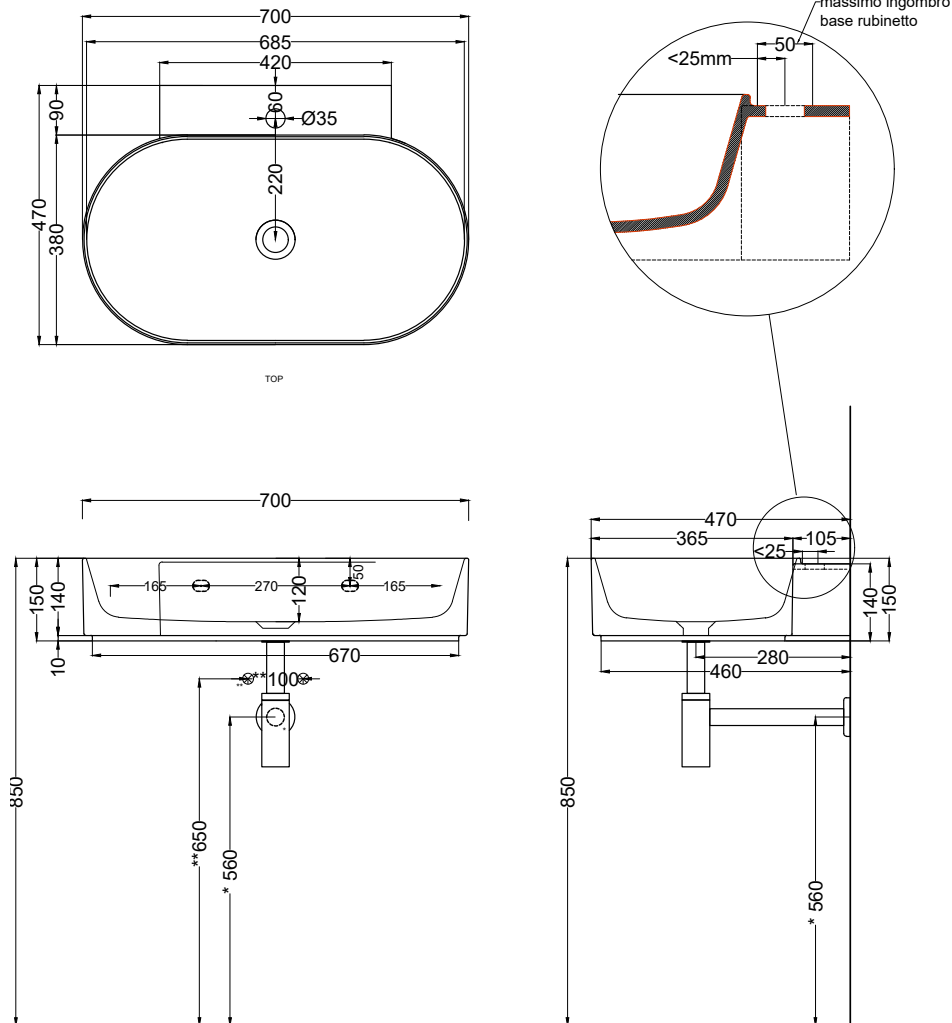

Le Acque di Cielo

● Oltremare
● Smeraldo
● Alga
● Corallo
● Ninfea
● Anemone

DoP No. 14688.01

Settembre 2023

ATTENZIONE:
Superfici, pesi e misure riportate possono presentare leggere differenze rispetto ai pezzi reali, in considerazione e accordo delle caratteristiche di tolleranza intrinseche del materiale ceramico e del suo processo produttivo. L'azienda si riserva di cambiare schede tecniche e caratteristiche di funzionamento degli articoli in ogni momento e senza necessità di preavviso.

ATTENTION:
Surfaces, weights and dimensions can show some little differences compared to the real item, following typical intrinsic characteristics of ceramics material and production. The company reserves the right to change any technical specifications/ dimension and/or operating characteristics of the products at any time and without giving notice.