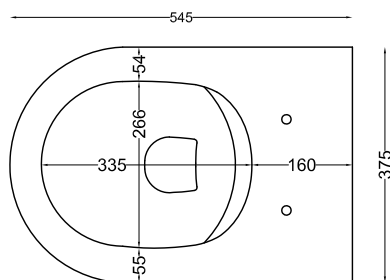

Mare - art. MRVAK

wc filo parete
back-to-wall wc

cielo
handmade in Italy

PESO NETTO/NET WEIGHT: 24,00 kg

PCS PALLET: 15
PCS PALLET CONTAINER: 20

ACCESSORI/ACCESSORIES:

CPVMRT - Coprivaso in termoindurente con cerniere a sgancio rapido.

CPVMRTF - Coprivaso in termoindurente frizionato con cerniere a sgancio rapido.

CSB - curva tecnica per scarico a pavimento/
technical curve for "floor trap"

RPB - raccordo dritto a parete/straight pan
connector for wall trap

FINITURE

FINISHES

● Bianco/white - glossy

Le Terre di Cielo

- Talco
- Pomice
- Brina
- Arenaria
- Avena
- Lino
- Cemento
- Basalto
- Lavagna

Le Acque di Cielo

- Oltremare
- Smeraldo
- Alga
- Corallo
- Ninfea
- Anemone

NOTE/NOTES

Il wc rispetta le normative per il risparmio idrico. Scarica tramite l'innovativo sistema Rimless2.0 \ The toilet complies with the water saving regulations. The flushing system is the innovative Rimless 2.0

CE
DoP No. 997.01 **CIELO RIMLESS 2.0.1**

Maggio 2024

TOP

BACK

ATTENZIONE: Superfici, pesi e misure riportate possono presentare leggere differenze rispetto ai pezzi reali, in considerazione e accordo delle caratteristiche di tolleranza intrinseche del materiale ceramico e del suo processo produttivo. L'azienda si riserva di cambiare schede tecniche e caratteristiche di funzionamento degli articoli in ogni momento e senza necessità di preavviso.

ATTENTION: Surfaces, weights and dimensions can show some little differences compared to the real item, following typical intrinsic characteristics of ceramics material and production. The company reserves the right to change any technical specifications/dimension and/or operating characteristics of the products at any time and without giving notice.