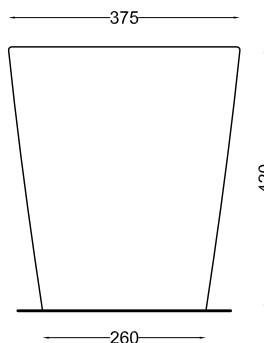

Mare - art. MRVAK

wc filo parete
back-to-wall wc

cielo
handmade in Italy

PESO NETTO/NET WEIGHT: 24,00 kg

PCS PALLET: 15
PCS PALLET CONTAINER: 20

ACCESSORI/ACCESSORIES:

CPVMRT - Coprivaso in termoindurente con cerniere a sgancio rapido.

CPVMRTF - Coprivaso in termoindurente frizionato con cerniere a sgancio rapido.

CSB - curva tecnica per scarico a pavimento/
technical curve for "floor trap"

RPB - raccordo dritto a parete/straight pan
connector for wall trap

FINITURE

FINISHES

● Bianco/white - glossy

Le Terre di Cielo

- Talco
- Pomice
- Brina
- Arenaria
- Avena
- Lino
- Cemento
- Basalto
- Lavagna

Le Acque di Cielo

- Oltremare
- Smeraldo
- Alga
- Corallo
- Ninfea
- Anemone

NOTE/NOTES

Il wc rispetta le normative per il risparmio idrico. Scarica tramite l'innovativo sistema Rimless2.0 \ The toilet complies with the water saving regulations. The flushing system is the innovative Rimless 2.0

CE
DoP No. 997.01 **CIELO RIMLESS 2.0.1**

Maggio 2024

TOP

FRONT

BACK

ATTENZIONE: Superfici, pesi e misure riportate possono presentare leggere differenze rispetto ai pezzi reali, in considerazione e accordo delle caratteristiche di tolleranza intrinseche del materiale ceramico e del suo processo produttivo. L'azienda si riserva di cambiare schede tecniche e caratteristiche di funzionamento degli articoli in ogni momento e senza necessità di preavviso.

ATTENTION: Surfaces, weights and dimensions can show some little differences compared to the real item, following typical intrinsic characteristics of ceramics material and production. The company reserves the right to change any technical specifications/dimension and/or operating characteristics of the products at any time and without giving notice.