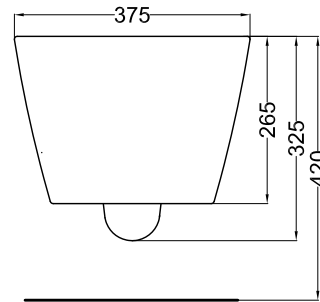

PESO NETTO/NET WEIGHT: 18,00 kg

PCS PALLET: 18
PCS PALLET CONTAINER: 18

ACCESSORI/ACCESSORIES:

CPVMRT - Coprivaso in termoidurente con cerniere a sgancio rapido.

CPVMRTF - Coprivaso in termoidurente frizionato con cerniere a sgancio rapido.

508 - staffa di fissaggio universale per wc e bidet sospesi/universal fixing brackets for wall-hung wc/bidet

PAA - protezione antiurto acustica/impact and acoustic protection panel

RPB - raccordo dritto a parete/straight pan connector for wall trap

FINITURE

FINISHES

● Bianco/white - glossy

Le Terre di Cielo

- Talco
- Pomice
- Brina
- Arenaria
- Avena
- Lino
- Cemento
- Basalto
- Lavagna

Le Acque di Cielo

- Oltremare
- Smeraldo
- Alga
- Corallo
- Ninfea
- Anemone

NOTE/NOTES

Il wc rispetta le normative per il risparmio idrico. Scarica tramite l'innovativo sistema Rimless2.0 \ The toilet complies with the water saving regulations. The flushing system is the innovative Rimless 2.0

DoP No. 997.01

CIELO
RIMLESS 2.0

Maggio 2024

FRONT

SIDE

BACK

ATTENZIONE/ATTENTION:

Superfici, pesi e misure riportate possono presentare leggere differenze rispetto ai pezzi reali, in considerazione e accordo delle caratteristiche di tolleranza intrinseche del materiale ceramico e del suo processo produttivo. L'azienda si riserva di cambiare schede tecniche e caratteristiche di funzionamento degli articoli in ogni momento e senza necessità di preavviso.

ATTENZIONE/ATTENTION: