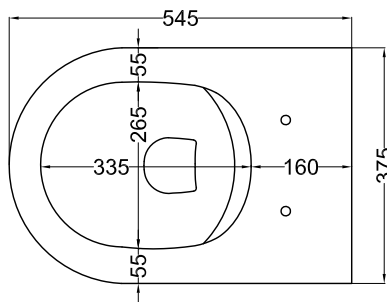

PESO NETTO/NET WEIGHT: 18,00 kg

PCS PALLET: 18
PCS PALLET CONTAINER: 18

ACCESSORI/ACCESSORIES:

CPVMRT - Coprivaso in termoidurente con cerniere a sgancio rapido.

CPVMRTF - Coprivaso in termoidurente frizionato con cerniere a sgancio rapido.

508 - staffa di fissaggio universale per wc e bidet sospesi/universal fixing brackets for wall-hung wc/bidet

PAA - protezione antiurto acustica/impact and acoustic protection panel

RPB - raccordo dritto a parete/straight pan connector for wall trap

FINITURE

FINISHES

● Bianco/white - glossy

Le Terre di Cielo

- Talco
- Pomice
- Brina
- Arenaria
- Avena
- Lino
- Cemento
- Basalto
- Lavagna

Le Acque di Cielo

- Oltremare
- Smeraldo
- Alga
- Corallo
- Ninfea
- Anemone

NOTE/NOTES

Il wc rispetta le normative per il risparmio idrico. Scarica tramite l'innovativo sistema Rimless2.0 \ The toilet complies with the water saving regulations. The flushing system is the innovative Rimless 2.0

DoP No. 997.01

CIELO
RIMLESS 2.0

Maggio 2024

TOP

SIDE

BACK

ATTENZIONE/ATTENTION:

Superfici, pesi e misure riportate possono presentare leggere differenze rispetto ai pezzi reali, in considerazione e accordo delle caratteristiche di tolleranza intrinseche del materiale ceramico e del suo processo produttivo. L'azienda si riserva di cambiare schede tecniche e caratteristiche di funzionamento degli articoli in ogni momento e senza necessità di preavviso.

ATTENZIONE/ATTENTION: