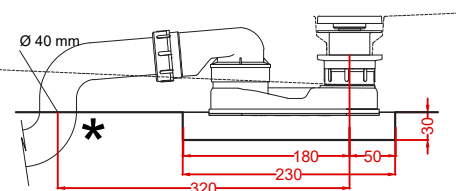

ATTENZIONE:
Superfici, pesi e misure riportate possono presentare leggere differenze rispetto ai pezzi reali. L'azienda si riserva di cambiare schede tecniche e caratteristiche di funzionamento degli articoli in ogni momento e senza necessità di preavviso.

ATTENTION:
Surfaces, weights and dimensions can show some little differences compared to the real item. The company reserves the right to change any technical specifications/dimension and/or operating characteristics of the products at any time and without giving notice.