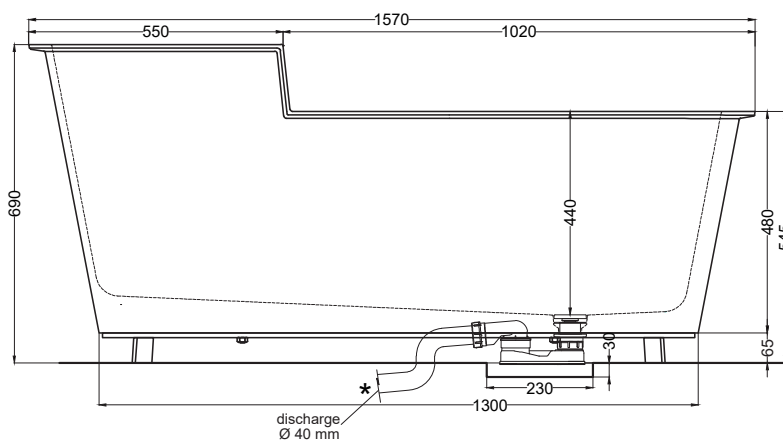

ATTENZIONE:
Superfici, pesi e misure riportate possono presentare leggere differenze rispetto ai pezzi reali. L'azienda si riserva di cambiare schede tecniche e caratteristiche di funzionamento degli articoli in ogni momento e senza necessità di preavviso.

ATTENTION:
Surfaces, weights and dimensions can show some little differences compared to the real item. The company reserves the right to change any technical specifications/dimension and/or operating characteristics of the products at any time and without giving notice.