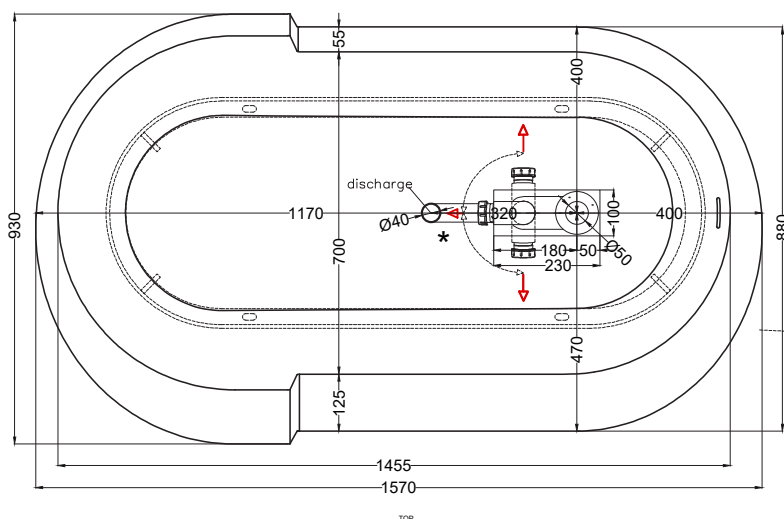

ATTENZIONE:
Superfici, pesi e misure riportate possono presentare leggere differenze rispetto ai pezzi reali. L'azienda si riserva di cambiare schede tecniche e caratteristiche di funzionamento degli articoli in ogni momento e senza necessità di preavviso.

ATTENTION:
Surfaces, weights and dimensions can show some little differences compared to the real item. The company reserves the right to change any technical specifications/dimension and/or operating characteristics of the products at any time and without giving notice.