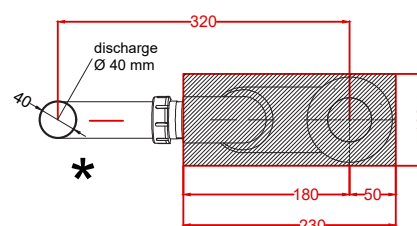

ATTENZIONE:
Superfici, pesi e misure riportate possono presentare leggere differenze rispetto ai pezzi reali. L'azienda si riserva di cambiare schede tecniche e caratteristiche di funzionamento degli articoli in ogni momento e senza necessità di preavviso.

ATTENTION:
Surfaces, weights and dimensions can show some little differences compared to the real item. The company reserves the right to change any technical specifications/dimension and/or operating characteristics of the products at any time and without giving notice.