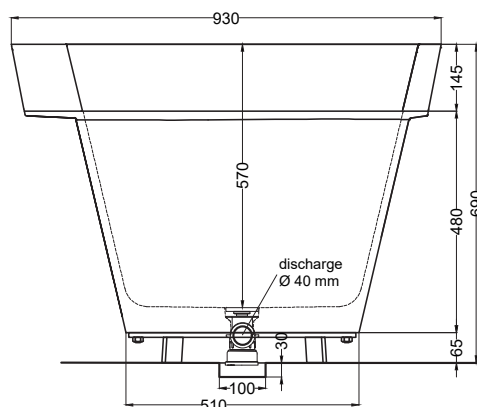

ATTENZIONE:
Superfici, pesi e misure riportate possono presentare leggere differenze rispetto ai pezzi reali. L'azienda si riserva di cambiare schede tecniche e caratteristiche di funzionamento degli articoli in ogni momento e senza necessità di preavviso.

ATTENTION:
Surfaces, weights and dimensions can show some little differences compared to the real item. The company reserves the right to change any technical specifications/dimension and/or operating characteristics of the products at any time and without giving notice.