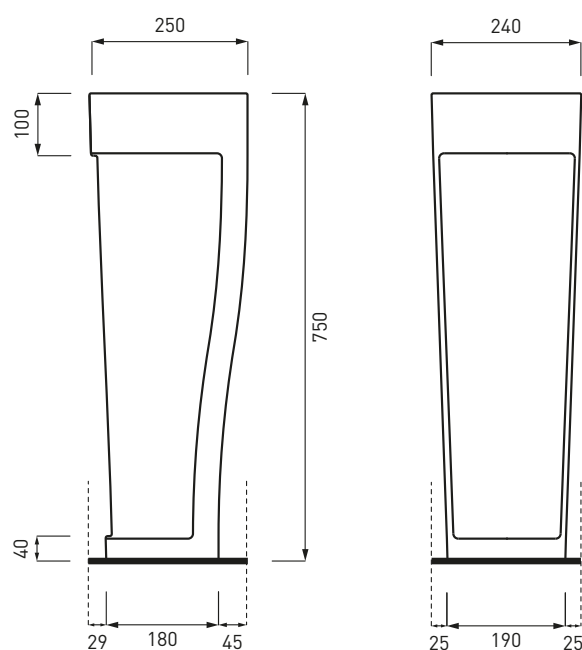

Opera - art. OPCOL

Colonna Opera
Opera pedestal

cielo
handmade in Italy

PESO NETTO/NET WEIGHT: 15,00 Kg

PCS PALLET: 16
PCS PALLET CONTAINER: 38

FINITURE

FINISHES

● Bianco/white - glossy

Ottobre 2019

ATTENZIONE:
Superfici, pesi e misure riportate possono presentare leggere differenze rispetto ai pezzi reali, in considerazione e accordo delle caratteristiche di tolleranza intrinseche del materiale ceramico e del suo processo produttivo. L'azienda si riserva di cambiare schede tecniche e caratteristiche di funzionamento degli articoli in ogni momento e senza necessità di preavviso.

ATTENTION:
Surfaces, weights and dimensions can show some little differences compared to the real item, following typical intrinsic characteristics of ceramics material and production. The company reserves the right to change any technical specifications/dimension and/or operating characteristics of the products at any time and without giving notice.