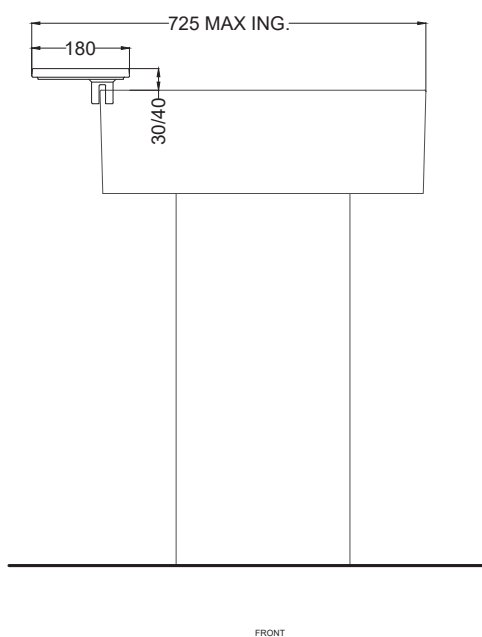

ATTENZIONE:
Superfici, pesi e misure riportate possono presentare leggere differenze rispetto ai pezzi reali, in considerazione e accordo delle caratteristiche di tolleranza intrinseche del materiale ceramico e del suo processo produttivo. L'azienda si riserva di cambiare schede tecniche e caratteristiche di funzionamento degli articoli in ogni momento e senza necessità di preavviso.

ATTENTION:
Surfaces, weights and dimensions can show some little differences compared to the real item, following typical intrinsic characteristics of ceramics material and production. The company reserves the right to change any technical specifications/dimension and/or operating characteristics of the products at any time and without giving notice.