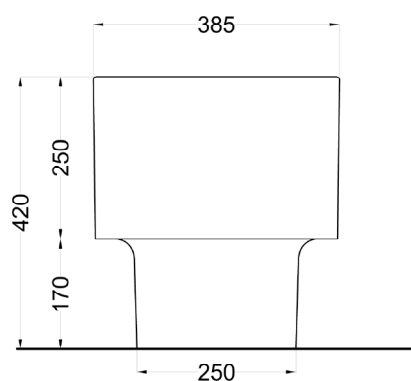

PESO NETTO/NET WEIGHT: 28,50 Kg

ACCESSORI/ACCESSORIES:

CPVCOTT - coprivaso in termoindurente/thermosetting seat-cover

CPVCOTTF - coprivaso in termoindurente frizionato/Thermosetting soft close seat-cover

508 - staffa di fissaggio universale per wc e bidet sospesi/universal fixing brackets for wall-hung wc/bidet

PAA - protezione antiurto acustica/ impact and acoustic protection panel

RPB - raccordo dritto a parete/straight pan connector for wall trap

**FINITURE
FINISHES**

- Bianco/white - glossy
- Nero/black - glossy
- Fumo/white - glossy
- Talpa/white - glossy

Le Terre di Cielo

- Talco
- Pomice
- Lino
- Brina
- Basalto
- Lavagna
- Cemento
- Arenaria
- Avena

Le Acque di Cielo

- Oltremare
- Smeraldo
- Alga
- Corallo
- Ninfea
- Anemone

Settembre 2024

TOP

FRONT

* = water outlet (with standard siphon)
** = water inlet (hot/cold)
° = fixings

ATTENZIONE:
Superfici, pesi e misure riportate possono presentare leggere differenze rispetto ai pezzi reali, in considerazione e accordo delle caratteristiche di tolleranza intrinseche del materiale ceramico e del suo processo produttivo. L'azienda si riserva di cambiare schede tecniche e caratteristiche di funzionamento degli articoli in ogni momento e senza necessità di preavviso.

ATTENTION:
Surfaces, weights and dimensions can show some little differences compared to the real item, following typical intrinsic characteristics of ceramics material and production. The company reserves the right to change any technical specifications/dimension and/or operating characteristics of the products at any time and without giving notice.