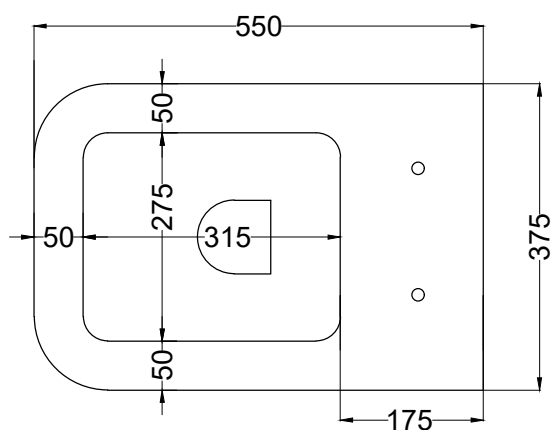

Shui Comfort - art. shcovs

wc sospeso
wall-hung wc

cielo
handmade in Italy

PESO NETTO/NET WEIGHT: 27,15 Kg

PCS PALLET: 15
PCS PALLET CONTAINER: 20

ACCESSORI/ACCESSORIES:

CPVSHCOT - coprivaso in termoindurente/
thermosetting seat-cover

CPVSHCOTF - coprivaso in termoindurente
frizionato/Thermosetting soft close seat-cover

508 - staffa di fissaggio universale per wc e
bidet sospesi/universal fixing brackets for wall-
hung wc/bidet

PAA - protezione antiurto acustica/ impact and
acoustic protection panel

RPB - raccordo dritto a parete/straight pan
connector for wall trap

NOTE/NOTES

Il wc rispetta le normative per il risparmio idrico.

The toilet complies with the water saving regulations.

DoP No. 997.01

FINITURE

FINISHES

- Bianco/white - glossy
- Nero/black - glossy

Le Terre di Cielo

- Talco
- Pomice
- Brina
- Basalto
- Arenaria
- Avena
- Cemento
- Lavagna

Gennaio 2022

TOP

SIDE

BACK

ATTENZIONE/ATTENTION:

Superfici, pesi e misure riportate possono presentare leggere differenze rispetto ai pezzi reali, in considerazione e accordo delle caratteristiche di tolleranza intrinseche del materiale ceramico e del suo processo produttivo. L'azienda si riserva di cambiare schede tecniche e caratteristiche di funzionamento degli articoli in ogni momento e senza necessità di preavviso.

ATTENZIONE/ATTENTION: