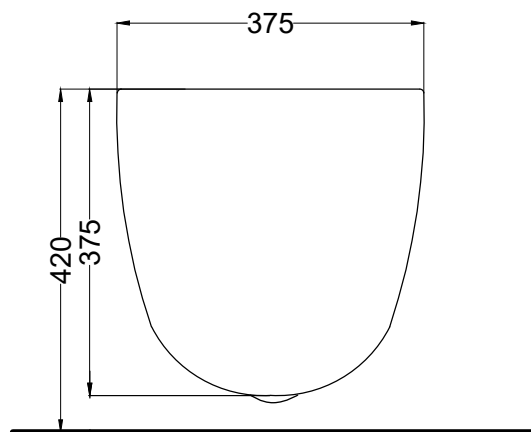

Shui Comfort - art. shcovs

wc sospeso
wall-hung wc

cielo
handmade in Italy

PESO NETTO/NET WEIGHT: 27,15 Kg

PCS PALLET: 15
PCS PALLET CONTAINER: 20

ACCESSORI/ACCESSORIES:

CPVSHCOT - coprivaso in termoindurente/
thermosetting seat-cover

CPVSHCOTF - coprivaso in termoindurente
frizionato/Thermosetting soft close seat-cover

508 - staffa di fissaggio universale per wc e
bidet sospesi/universal fixing brackets for wall-
hung wc/bidet

PAA - protezione antiurto acustica/ impact and
acoustic protection panel

RPB - raccordo dritto a parete/straight pan
connector for wall trap

NOTE/NOTES

Il wc rispetta le normative per il risparmio idrico.

The toilet complies with the water saving regulations.

DoP No. 997.01

FINITURE

FINISHES

- Bianco/white - glossy
- Nero/black - glossy

Le Terre di Cielo

- Talco
- Pomice
- Brina
- Basalto
- Arenaria
- Avena
- Cemento
- Lavagna

Gennaio 2022

FRONT

SIDE

BACK

ATTENZIONE/ATTENTION:

Superfici, pesi e misure riportate possono presentare leggere differenze rispetto ai pezzi reali, in considerazione e accordo delle caratteristiche di tolleranza intrinseche del materiale ceramico e del suo processo produttivo. L'azienda si riserva di cambiare schede tecniche e caratteristiche di funzionamento degli articoli in ogni momento e senza necessità di preavviso.

ATTENZIONE/ATTENTION: