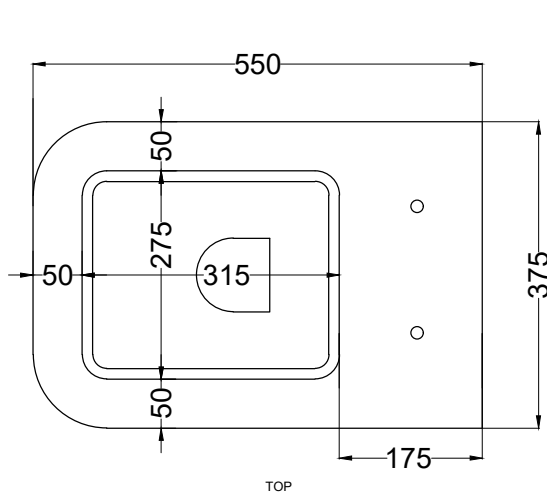

Shui Comfort - art. SHCOVS

wc sospeso
wall-hung wc

cielo
handmade in Italy

PESO NETTO/NET WEIGHT: 27,15 Kg

PCS PALLET: 15
PCS PALLET CONTAINER: 20

ACCESSORI/ACCESSORIES:

CPVSHCOT - coprivaso in termoindurente/
thermosetting seat-cover

CPVSHCOTF - coprivaso in termoindurente
frizionato/Thermosetting soft close seat-cover

508 - staffa di fissaggio universale per wc e
bidet sospesi/universal fixing brackets for wall-
hung wc/bidet

PAA - protezione antiurto acustica/impact and
acoustic protection panel

RPB - raccordo dritto a parete/straight pan
connector for wall trap

NOTE/NOTES

Il wc rispetta le normative per il risparmio idrico.

The toilet complies with the water saving regulations.

DoP No. 997.01

FINITURE

FINISHES

- Bianco/white - glossy
- Nero/black - glossy

Le Terre di Cielo

- Talco
- Pomice
- Brina
- Basalto
- Arenaria
- Avena
- Lino
- Cemento
- Lavagna

Maggio 2024

ATTENZIONE/ATTENTION:

Superfici, pesi e misure riportate possono presentare leggere differenze rispetto ai pezzi reali, in considerazione e accordo delle caratteristiche di tolleranza intrinseche del materiale ceramico e del suo processo produttivo. L'azienda si riserva di cambiare schede tecniche e caratteristiche di funzionamento degli articoli in ogni momento e senza necessità di preavviso.

ATTENZIONE/ATTENTION: