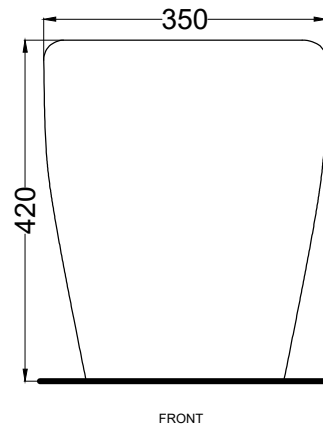

* = water outlet (with standard siphon)
** = water inlet (hot/cold)
° = fixings

ATTENZIONE:
Surfaces, weights and dimensions can show some little differences compared to the real item, following typical intrinsic characteristics of ceramics material and production. The company reserves the right to change any technical specifications/ dimension and/or operating characteristics of the products at any time and without giving notice.

ATTENZIONE:
Superfici, pesi e misure riportate possono presentare leggere differenze rispetto ai pezzi reali, in considerazione e accordo delle caratteristiche di tolleranza intrinseche del materiale ceramico e del suo processo produttivo. L'azienda si riserva di cambiare schede tecniche e caratteristiche di funzionamento degli articoli in ogni momento e senza necessità di preavviso.