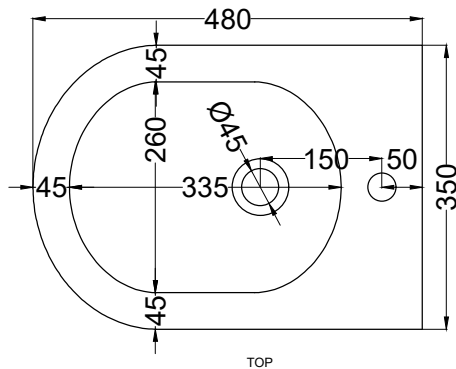

* = water outlet (with standard siphon)
** = water inlet (hot/cold)
° = fixings

ATTENZIONE:
Surfaces, weights and dimensions can show some little differences compared to the real item, following typical intrinsic characteristics of ceramics material and production. The company reserves the right to change any technical specifications/ dimension and/or operating characteristics of the products at any time and without giving notice.

ATTENZIONE:
Superfici, pesi e misure riportate possono presentare leggere differenze rispetto ai pezzi reali, in considerazione e accordo delle caratteristiche di tolleranza intrinseche del materiale ceramico e del suo processo produttivo. L'azienda si riserva di cambiare schede tecniche e caratteristiche di funzionamento degli articoli in ogni momento e senza necessità di preavviso.