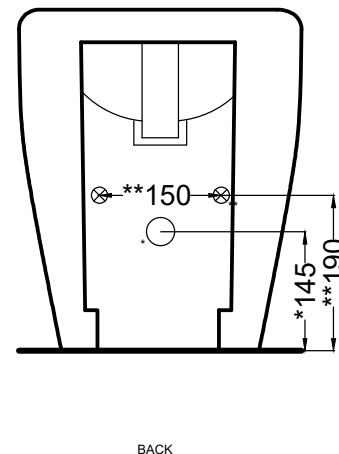

* = water outlet (with standard siphon)
** = water inlet (hot/cold)
° = fixings

ATTENZIONE:
Surfaces, weights and dimensions can show some little differences compared to the real item, following typical intrinsic characteristics of ceramics material and production. The company reserves the right to change any technical specifications/ dimension and/or operating characteristics of the products at any time and without giving notice.

ATTENZIONE:
Superfici, pesi e misure riportate possono presentare leggere differenze rispetto ai pezzi reali, in considerazione e accordo delle caratteristiche di tolleranza intrinseche del materiale ceramico e del suo processo produttivo. L'azienda si riserva di cambiare schede tecniche e caratteristiche di funzionamento degli articoli in ogni momento e senza necessità di preavviso.