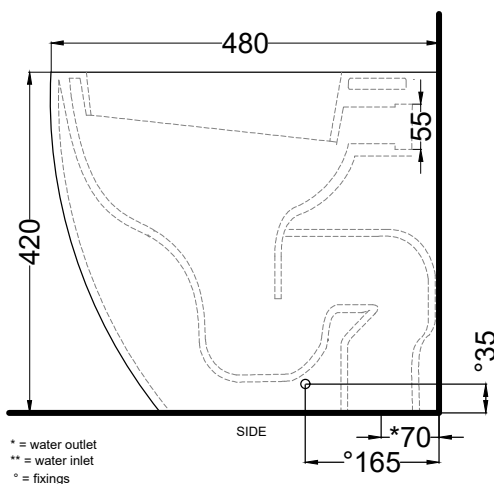

SIDE

* = water outlet
** = water inlet
° = fixings