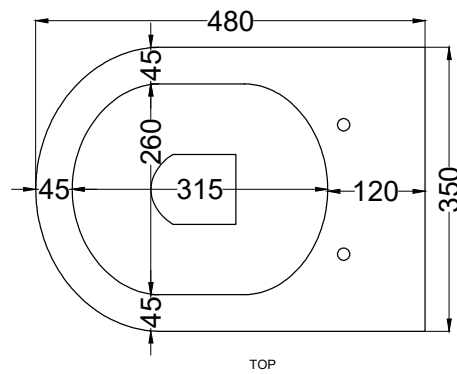

Smile - art. SMVASR

wc filo parete MINI scarico a terra
back-to-wall wc MINI with floor trap

cielo
handmade in Italy

PESO NETTO/NET WEIGHT: 25,20 Kg

PCS PALLET: 15
PCS PALLET CONTAINER: 20

ACCESSORI/ACCESSORIES:

CPVSM - coprivaso in termoindurente/
thermosetting seat-cover (Made in EU)

CPVSMF - coprivaso in termoindurente
frizionato/Thermosetting soft close seat-cover
(Made in EU)

CPVSMNEWF - coprivaso in termoindurente
frizionato/Thermosetting soft close seat-cover
(Made in EU)

FINITURE

FINISHES

- Bianco/white - glossy
- Nero/black - glossy

Le Terre di Cielo

- Talco
- Pomice
- Brina
- Basalto
- Arenaria
- Avena
- Lino
- Cemento

Le Acque di Cielo

- Oltremare
- Smeraldo
- Alga
- Corallo
- Ninfea
- Anemone

NOTE/NOTES

Il wc rispetta le normative per il risparmio idrico.

The toilet complies with the water saving regulations.

DoP No. 997.01

Maggio 2024

TOP

* = water outlet
** = water inlet
° = fixings

ancorare saldamente il canotto per impedire movimenti in fase di installazione.
firmly anchor the water inlet hose to prevent movement during installation.

ATTENZIONE/ATTENTION:

Superfici, pesi e misure riportate possono presentare leggere differenze rispetto ai pezzi reali, in considerazione e accordo delle caratteristiche di tolleranza intrinseche del materiale ceramico e del suo processo produttivo. L'azienda si riserva di cambiare schede tecniche e caratteristiche di funzionamento degli articoli in ogni momento e senza necessità di preavviso.

ATTENZIONE/ATTENTION: