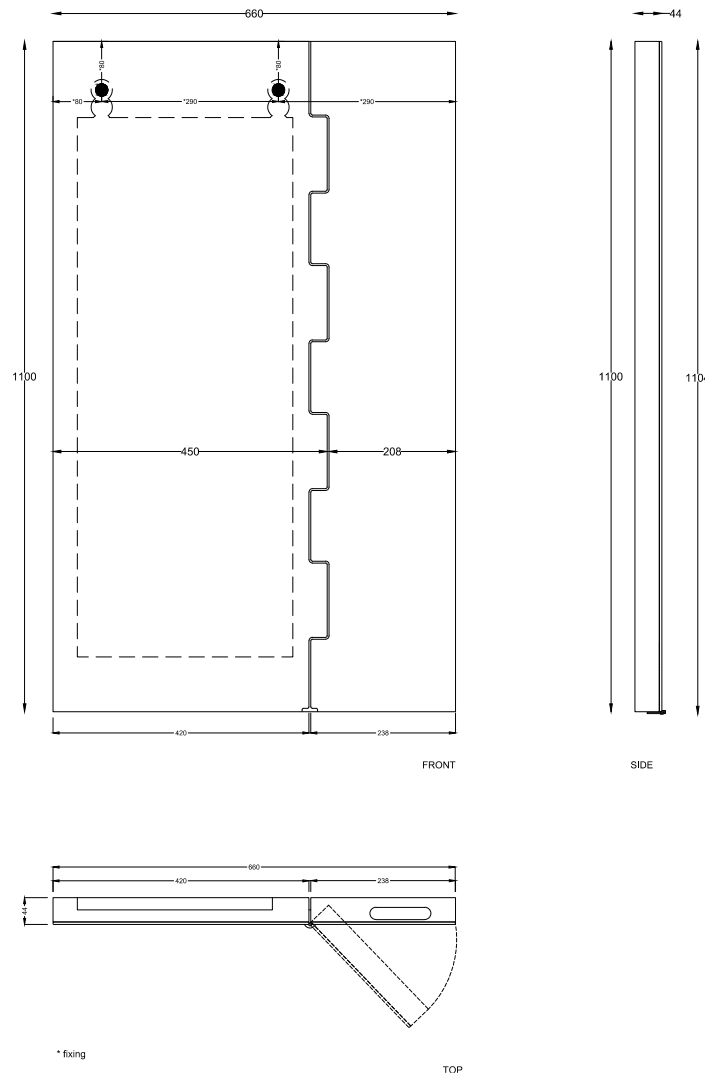

Le Acque di Cielo

- Oltremare
- Smeraldo
- Alga
- Corallo
- Ninfea
- Anemone

Settembre 2023

ATTENZIONE:

Tutte le misure possono presentare leggere differenze rispetto ai pezzi reali in considerazione delle caratteristiche del prodotto. L'azienda si riserva di cambiare schede tecniche e caratteristiche di funzionamento degli articoli in ogni momento e senza necessità di preavviso.

E' di fondamentale importanza verificare che le viti in dotazione siano compatibili con il tipo di parete/supporto/soffitto a cui viene fissato lo specchio. La caduta accidentale dello specchio può causare lesioni da compressione/taglio serie o fatali. L'installatore Deve provvedere al controllo della compatibilità del sistema di fissaggio fornito e eventualmente scegliere un sistema idoneo. Ceramica cielo S.p.A. non risponde di danni diretti o indiretti a cose e/o persone causati dall'inadempienza a tale verifica.

ATTENTION:

All measure can show some little difference in respect of the real items, following typical characteristics of production. The company reserves the right to change any technical specifications/dimension and/or operating characteristics of the products at any time and without giving notice.