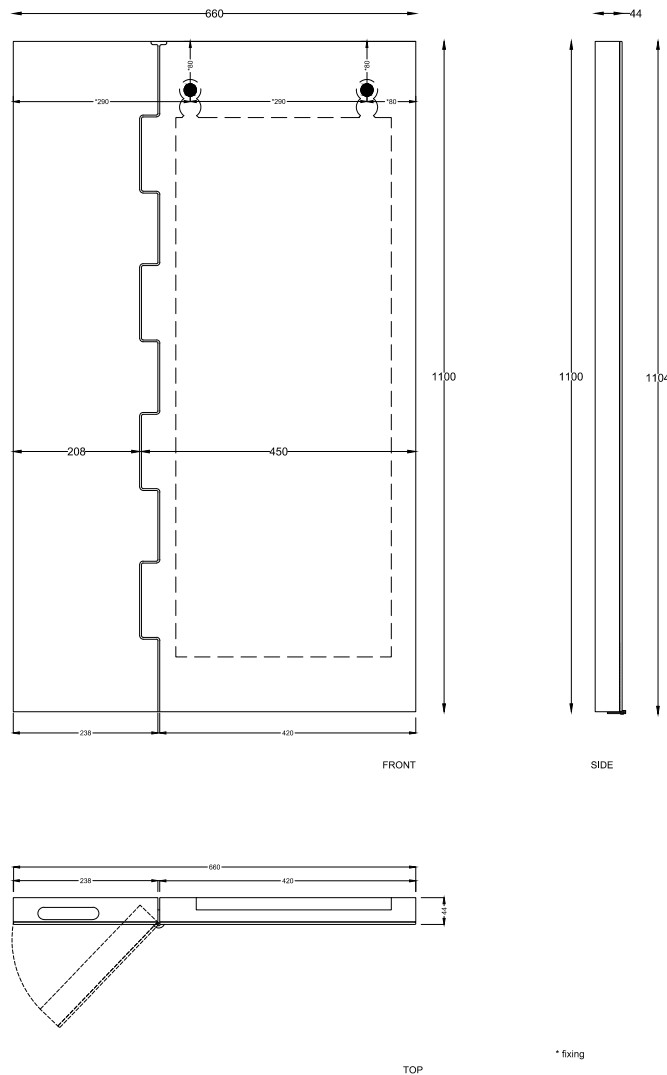

Le Acque di Cielo

- Oltremare
- Smeraldo
- Alga
- Corallo
- Ninfea
- Anemone

Settembre 2023

ATTENZIONE:

Tutte le misure possono presentare leggere differenze rispetto ai pezzi reali in considerazione delle caratteristiche del prodotto. L'azienda si riserva di cambiare schede tecniche e caratteristiche di funzionamento degli articoli in ogni momento e senza necessità di preavviso.

E' di fondamentale importanza verificare che le viti in dotazione siano compatibili con il tipo di parete/supporto/soffitto a cui viene fissato lo specchio. La caduta accidentale dello specchio può causare lesioni da compressione/taglio serie o fatali. L'installatore Deve provvedere al controllo della compatibilità del sistema di fissaggio fornito e eventualmente scegliere un sistema idoneo. Ceramica cielo S.p.A. non risponde di danni diretti o indiretti a cose e/o persone causati dall'inadempienza a tale verifica.

ATTENTION:

All measure can show some little difference in respect of the real items, following typical characteristics of production. The company reserves the right to change any technical specifications/dimension and/or operating characteristics of the products at any time and without giving notice.