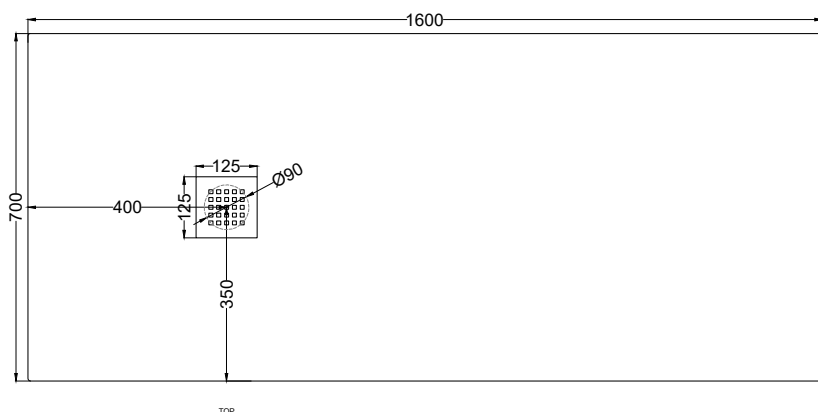

Venticinque - art. PDR16070

piatto doccia reversibile h2,5 / reversible h2,5 shower tray

cielo
handmade in Italy

PESO NETTO/NET WEIGHT: 40,80 Kg

FINITURE

FINISHES

- Bianco Matt - Matt White
- Nero Matt - Matt Black
- Ardesia Matt
- Tortora
- Grigio Matt
- Crema Matt

ACCESSORI/ACCESSORIES:

Griglietta e sifone inclusi / Grate and siphon included

NOTE/NOTES

tutti i lati smaltati \
all the enamelled sides

Settembre 2023

ATTENZIONE:

Considerato lo spessore estremamente ridotto del piatto doccia Venticinque (soltanto 2,5 cm), si fa notare che la pendenza degli stessi risulta ovviamente limitata e minore rispetto ad un piatto doccia di più alto spessore, con conseguente minor deflusso d'acqua. Non è consigliato quindi l'uso di questo prodotto in combinazione con pareti doccia walk-in.

ATTENTION: