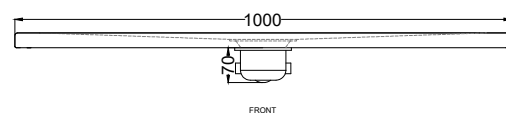

FRONT

ATTENZIONE:

Considerato lo spessore estremamente ridotto del piatto doccia Venticinque (soltanto 2,5 cm), si fa notare che la pendenza degli stessi risulta ovviamente limitata e minore rispetto ad un piatto doccia di più alto spessore, con conseguente minor deflusso d'acqua. Non è consigliato quindi l'uso di questo prodotto in combinazione con pareti doccia walk-in.

ATTENTION:

In according to the extremely reduced thickness of the Venticinque shower tray (just 2,5 cm), it is noteworthy that the overall slope of the surface is obviously limited and less steep than on a thicker shower tray, resulting in less water outflow speed. We therefore advise against the use of this product in combination with walk-in shower walls.