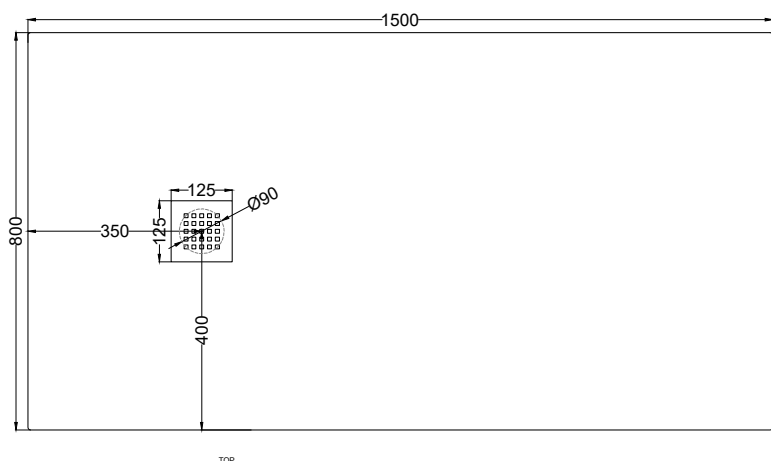

Venticinque - art. PDR15080

piatto doccia reversibile h2,5 / reversible h2,5 shower tray

cielo
handmade in Italy

PESO NETTO/NET WEIGHT: 43,70 Kg

ACCESSORI/ACCESSORIES:

Griglietta e sifone inclusi / *Grate and siphon included*

FINITURE

FINISHES

- **Bianco Matt -Matt White**
- **Nero Matt -Matt Black**
- **Ardesia Matt**
- **Tortora**
- **Grigio Matt**
- **Crema Matt**

NOTE/NOTES

tutti i lati smaltati \ *all the enamelled sides*

Settembre 2023

TOP