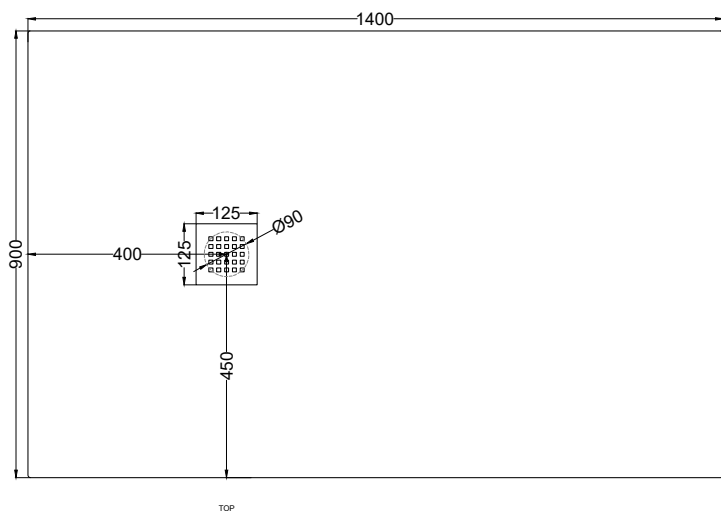

Venticinque - art. PDR14090

piatto doccia reversibile h2,5 / reversible h2,5 shower tray

cielo
handmade in Italy

PESO NETTO/NET WEIGHT: 45,90 Kg

ACCESSORI/ACCESSORIES:

Griglietta e sifone inclusi / *Grate and siphon included*

FINITURE

FINISHES

- **Bianco Matt** - *Matt White*
- **Nero Matt** - *Matt Black*
- **Ardesia Matt**
- **Tortora**
- **Grigio Matt**
- **Crema Matt**

NOTE/NOTES

tutti i lati smaltati \ *all the enamelled sides*

Settembre 2023

TOP