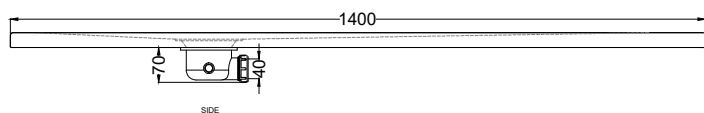

Venticinque - art. PDR14070

piatto doccia reversibile h2,5 / reversible h2,5 shower tray

cielo
handmade in Italy

PESO NETTO/NET WEIGHT: 37,50 Kg

FINITURE

FINISHES

- Bianco Matt - Matt White
- Nero Matt - Matt Black
- Ardesia Matt
- Tortora
- Grigio Matt
- Crema Matt

ACCESSORI/ACCESSORIES:

Griglietta e sifone inclusi / Grate and siphon included

NOTE/NOTES

tutti i lati smaltati \
all the enamelled sides

Settembre 2023

ATTENZIONE:

Considerato lo spessore estremamente ridotto del piatto doccia Venticinque (soltanto 2,5 cm), si fa notare che la pendenza degli stessi risulta ovviamente limitata e minore rispetto ad un piatto doccia di più alto spessore, con conseguente minor deflusso d'acqua. Non è consigliato quindi l'uso di questo prodotto in combinazione con pareti doccia walk-in.

ATTENTION: