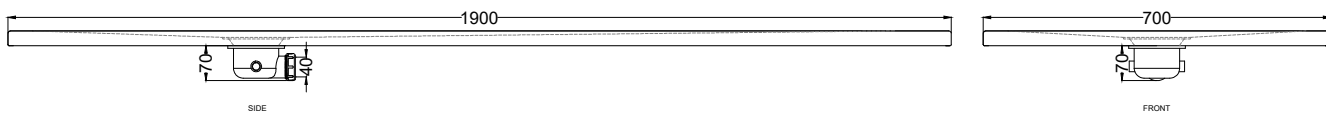

Venticinque - art. PDR19070

piatto doccia reversibile h2,5 / reversible h2,5 shower tray

cielo
handmade in Italy

PESO NETTO/NET WEIGHT: 48,40 Kg

FINITURE

FINISHES

- Bianco Matt - Matt White
- Nero Matt - Matt Black
- Ardesia Matt
- Tortora
- Grigio Matt
- Crema Matt

ACCESSORI/ACCESSORIES:

Griglietta e sifone inclusi / Grate and siphon included

NOTE/NOTES

tutti i lati smaltati \
all the enamelled sides

Settembre 2023

ATTENZIONE:

Considerato lo spessore estremamente ridotto del piatto doccia Venticinque (soltanto 2,5 cm), si fa notare che la pendenza degli stessi risulta ovviamente limitata e minore rispetto ad un piatto doccia di più alto spessore, con conseguente minor deflusso d'acqua. Non è consigliato quindi l'uso di questo prodotto in combinazione con pareti doccia walk-in.

ATTENTION:

In accordance to the extremely reduced thickness of the Venticinque shower tray (just 2,5 cm), it is noteworthy that the overall slope of the surface is obviously limited and less steep than on a thicker shower tray, resulting in less water outflow speed. We therefore advise against the use of this product in combination with walk-in shower walls.