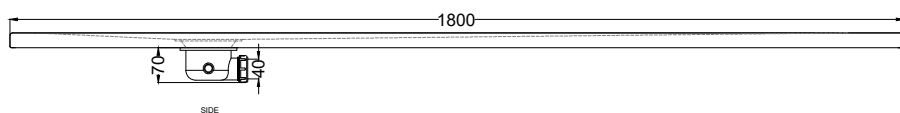

Venticinque - art. PDR18070

piatto doccia reversibile h2,5 / reversible h2,5 shower tray

cielo
handmade in Italy

PESO NETTO/NET WEIGHT: 45,90 Kg

FINITURE

FINISHES

- Bianco Matt - Matt White
- Nero Matt - Matt Black
- Ardesia Matt
- Tortora
- Grigio Matt
- Crema Matt

ACCESSORI/ACCESSORIES:

Griglietta e sifone inclusi / Grate and siphon included

NOTE/NOTES

tutti i lati smaltati \
all the enamelled sides

Settembre 2023

ATTENZIONE:

Considerato lo spessore estremamente ridotto del piatto doccia Venticinque (soltanto 2,5 cm), si fa notare che la pendenza degli stessi risulta ovviamente limitata e minore rispetto ad un piatto doccia di più alto spessore, con conseguente minor deflusso d'acqua. Non è consigliato quindi l'uso di questo prodotto in combinazione con pareti doccia walk-in.

ATTENTION: