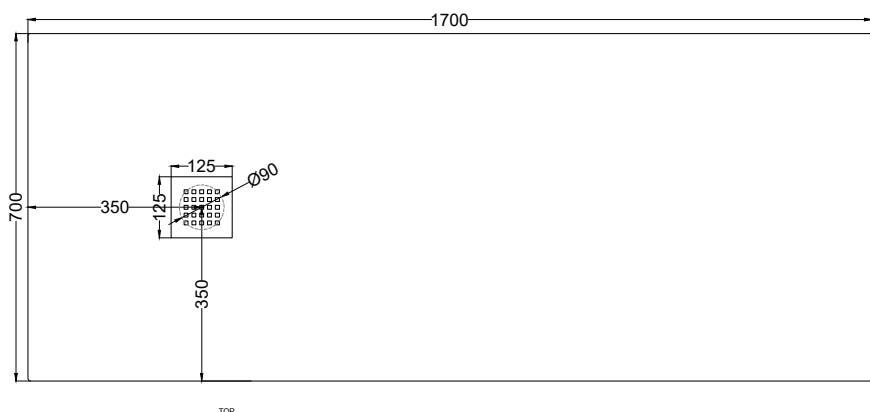

Venticinque - art. PDR17070

piatto doccia reversibile h2,5 / reversible h2,5 shower tray

cielo
handmade in Italy

PESO NETTO/NET WEIGHT: 43,30 Kg

FINITURE

FINISHES

- Bianco Matt - Matt White
- Nero Matt - Matt Black
- Ardesia Matt
- Tortora
- Grigio Matt
- Crema Matt

ACCESSORI/ACCESSORIES:

Griglietta e sifone inclusi / Grate and siphon included

NOTE/NOTES

tutti i lati smaltati \
all the enamelled sides

Settembre 2023

TOP