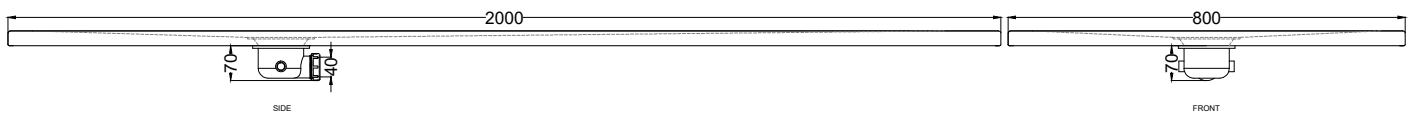

SIDE

FRONT

ATTENZIONE:
Considerato lo spessore estremamente ridotto del piatto doccia Venticinque (soltanto 2,5 cm), si fa notare che la pendenza degli stessi risulta ovviamente limitata e minore rispetto ad un piatto doccia di più alto spessore, con conseguente minor deflusso d'acqua. Non è consigliato quindi l'uso di questo prodotto in combinazione con pareti doccia walk-in.

ATTENTION:
In according to the extremely reduced thickness of the Venticinque shower tray (just 2,5 cm), it is noteworthy that the overall slope of the surface is obviously limited and less steep than on a thicker shower tray, resulting in less water outflow speed. We therefore advise against the use of this product in combination with walk-in shower walls.