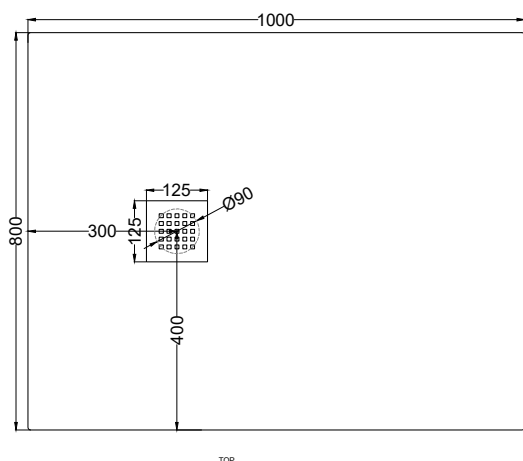

Venticinque - art. PDR10080

piatto doccia reversibile h2,5 / reversible h2,5 shower tray

cielo
handmade in Italy

PESO NETTO/NET WEIGHT: 29,10 Kg

ACCESSORI/ACCESSORIES:

Griglietta e sifone inclusi / *Grate and siphon included*

FINITURE

FINISHES

- **Bianco Matt -Matt White**
- **Nero Matt -Matt Black**
- **Ardesia Matt**
- **Tortora**
- **Grigio Matt**
- **Crema Matt**

NOTE/NOTES

tutti i lati smaltati \ *all the enamelled sides*

Settembre 2023

TOP