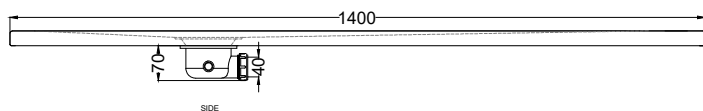

Venticinque - art. PDR140100

piatto doccia reversibile h2,5 / reversible h2,5 shower tray

cielo
handmade in Italy

PESO NETTO/NET WEIGHT: 51,00 Kg

ACCESSORI/ACCESSORIES:

Griglietta e sifone inclusi / *Grate and siphon included*

FINITURE

FINISHES

- **Bianco Matt -Matt White**
- **Nero Matt -Matt Black**
- **Ardesia Matt**
- **Tortora**
- **Grigio Matt**
- **Crema Matt**

NOTE/NOTES

tutti i lati smaltati \ *all the enamelled sides*

Febbraio 2021

TOP

SIDE

FRONT

ATTENZIONE:

Considerato lo spessore estremamente ridotto del piatto doccia Venticinque (soltanto 2,5 cm), si fa notare che la pendenza degli stessi risulta ovviamente limitata e minore rispetto ad un piatto doccia di più alto spessore, con conseguente minor deflusso d'acqua. Non è consigliato quindi l'uso di questo prodotto in combinazione con pareti doccia walk-in.

ATTENTION: