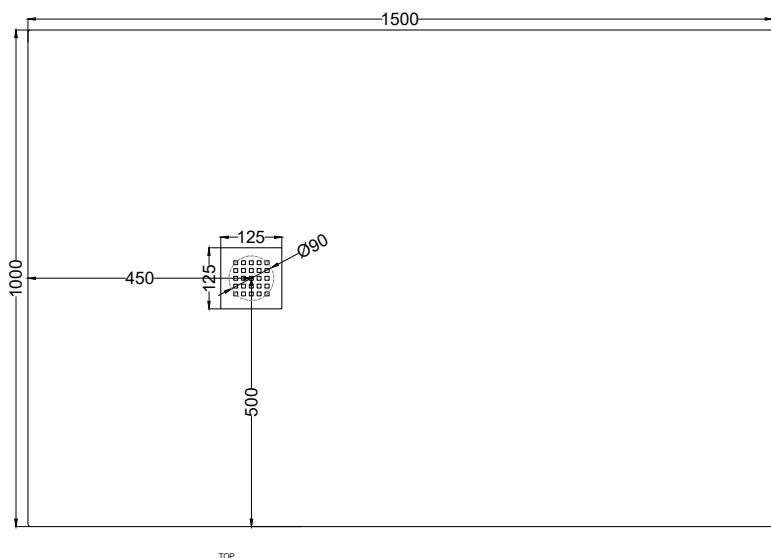

Venticinque - art. PDR150100

piatto doccia reversibile h2,5 / reversible h2,5 shower tray

cielo
handmade in Italy

PESO NETTO/NET WEIGHT: 54,60 Kg

ACCESSORI/ACCESSORIES:

Griglietta e sifone inclusi / *Grate and siphon included*

FINITURE

FINISHES

- **Bianco Matt -Matt White**
- **Nero Matt -Matt Black**
- **Ardesia Matt**
- **Tortora**
- **Grigio Matt**
- **Crema Matt**

NOTE/NOTES

tutti i lati smaltati \ *all the enamelled sides*

Settembre 2023

TOP