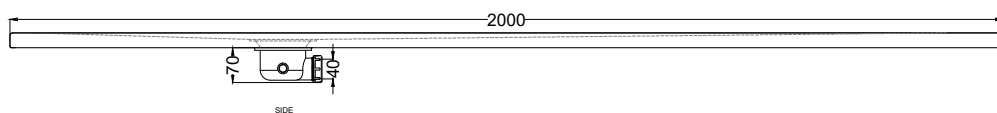

Venticinque - art. PDR20070

piatto doccia reversibile h2,5 / reversible h2,5 shower tray

cielo
handmade in Italy

PESO NETTO/NET WEIGHT: 51,00 Kg

FINITURE

FINISHES

- Bianco Matt - Matt White
- Nero Matt - Matt Black
- Ardesia Matt
- Tortora
- Grigio Matt
- Crema Matt

ACCESSORI/ACCESSORIES:

Griglietta e sifone inclusi / Grate and siphon included

NOTE/NOTES

tutti i lati smaltati \
all the enamelled sides

Settembre 2023

ATTENZIONE:

Considerato lo spessore estremamente ridotto del piatto doccia Venticinque (soltanto 2,5 cm), si fa notare che la pendenza degli stessi risulta ovviamente limitata e minore rispetto ad un piatto doccia di più alto spessore, con conseguente minor deflusso d'acqua. Non è consigliato quindi l'uso di questo prodotto in combinazione con pareti doccia walk-in.

ATTENTION:

In according to the extremely reduced thickness of the Venticinque shower tray (just 2,5 cm), it is noteworthy that the overall slope of the surface is obviously limited and less steep than on a thicker shower tray, resulting in less water outflow speed. We therefore advise against the use of this product in combination with walk-in shower walls.