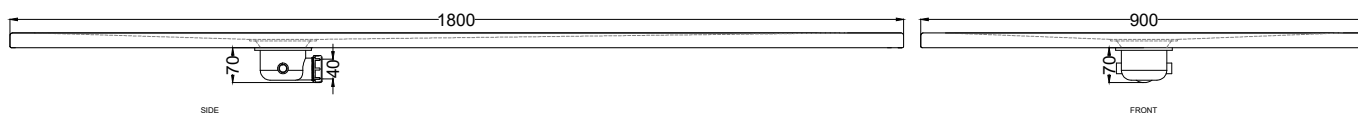

ATTENZIONE:

Considerato lo spessore estremamente ridotto del piatto doccia Venticinque (soltanto 2,5 cm), si fa notare che la pendenza degli stessi risulta ovviamente limitata e minore rispetto ad un piatto doccia di più alto spessore, con conseguente minor deflusso d'acqua. Non è consigliato quindi l'uso di questo prodotto in combinazione con pareti doccia walk-in.

ATTENTION: