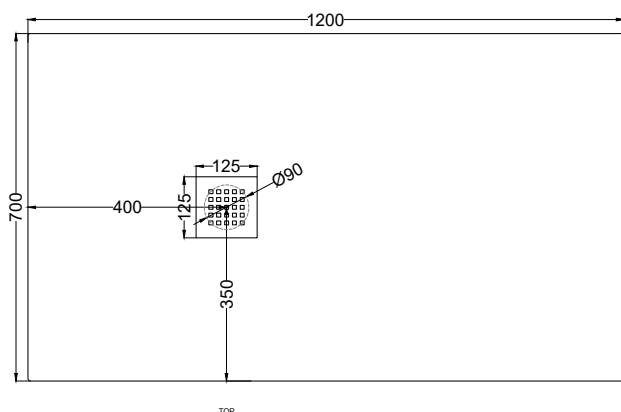

Venticinque - art. PDR12070

piatto doccia reversibile h2,5 / reversible h2,5 shower tray

cielo
handmade in Italy

PESO NETTO/NET WEIGHT: 30,60 Kg

ACCESSORI/ACCESSORIES:

Griglietta e sifone inclusi / *Grate and siphon included*

FINITURE

FINISHES

- **Bianco Matt -Matt White**
- **Nero Matt -Matt Black**
- **Ardesia Matt**
- **Tortora**
- **Grigio Matt**
- **Crema Matt**

NOTE/NOTES

tutti i lati smaltati \ *all the enamelled sides*

Settembre 2023

TOP