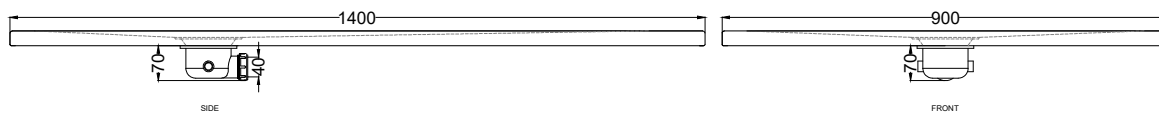

SIDE

FRONT

ATTENZIONE:

Considerato lo spessore estremamente ridotto del piatto doccia Venticinque (soltanto 2,5 cm), si fa notare che la pendenza degli stessi risulta ovviamente limitata e minore rispetto ad un piatto doccia di più alto spessore, con conseguente minor deflusso d'acqua. Non è consigliato quindi l'uso di questo prodotto in combinazione con pareti doccia walk-in.

ATTENTION: