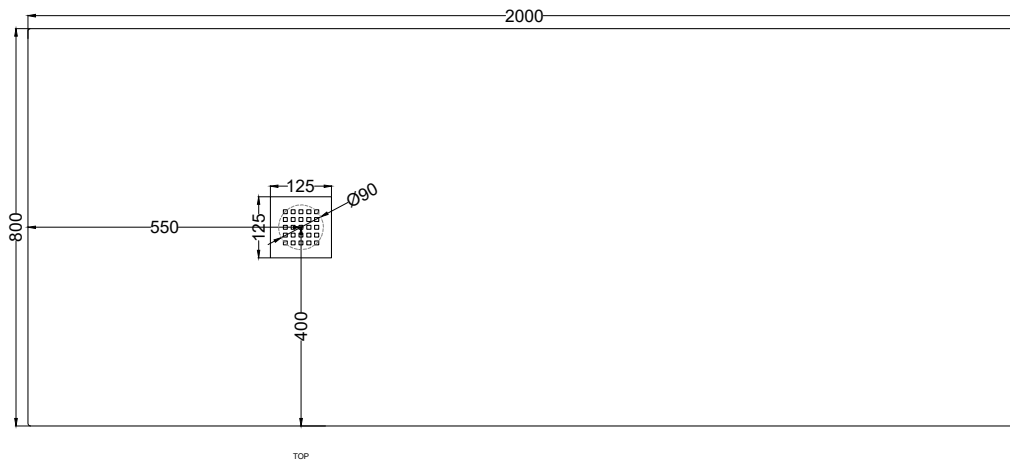

Venticinque - art. PDR20080

piatto doccia reversibile h2,5 / reversible h2,5 shower tray

cielo
handmade in Italy

PESO NETTO/NET WEIGHT: 58,30 Kg

ACCESSORI/ACCESSORIES:

Griglietta e sifone inclusi / *Grate and siphon included*

FINITURE

FINISHES

- **Bianco Matt -Matt White**
- **Nero Matt -Matt Black**
- **Ardesia Matt**
- **Tortora**
- **Grigio Matt**
- **Crema Matt**

NOTE/NOTES
tutti i lati smaltati \ *all the enamelled sides*

Settembre 2023

TOP