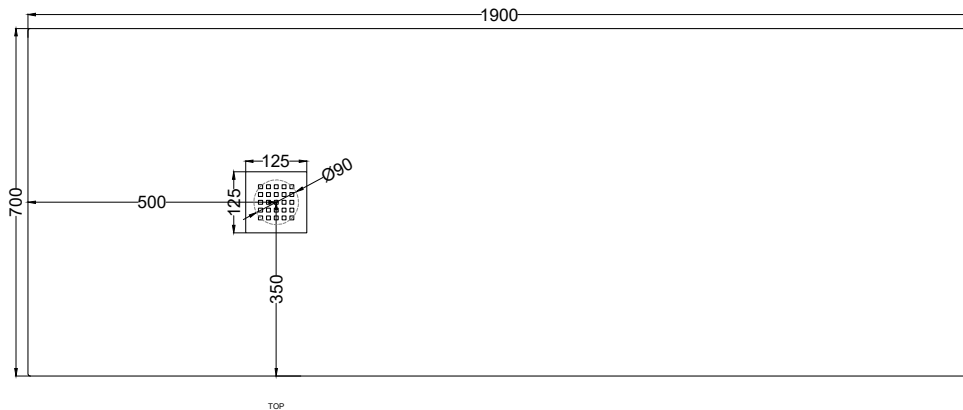

Venticinque - art. PDR19070

piatto doccia reversibile h2,5 / reversible h2,5 shower tray

cielo
handmade in Italy

PESO NETTO/NET WEIGHT: 48,40 Kg

FINITURE

FINISHES

- Bianco Matt - Matt White
- Nero Matt - Matt Black
- Ardesia Matt
- Tortora
- Grigio Matt
- Crema Matt

ACCESSORI/ACCESSORIES:

Griglietta e sifone inclusi / Grate and siphon included

NOTE/NOTES

tutti i lati smaltati \
all the enamelled sides

Settembre 2023

ATTENZIONE:

Considerato lo spessore estremamente ridotto del piatto doccia Venticinque (soltanto 2,5 cm), si fa notare che la pendenza degli stessi risulta ovviamente limitata e minore rispetto ad un piatto doccia di più alto spessore, con conseguente minor deflusso d'acqua. Non è consigliato quindi l'uso di questo prodotto in combinazione con pareti doccia walk-in.

ATTENTION:

In accordance to the extremely reduced thickness of the Venticinque shower tray (just 2,5 cm), it is noteworthy that the overall slope of the surface is obviously limited and less steep than on a thicker shower tray, resulting in less water outflow speed. We therefore advise against the use of this product in combination with walk-in shower walls.