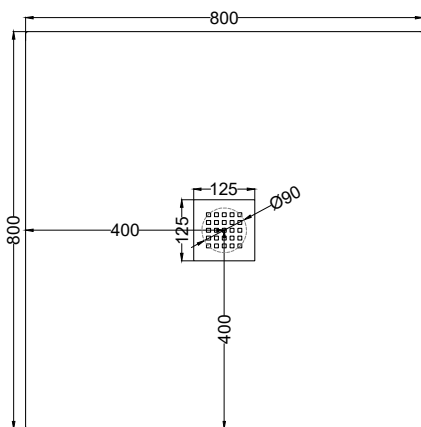

Venticinque - art. PDR8080

piatto doccia quadrato reversibile h2,5 / square reversible h2,5 shower tray

cielo
handmade in Italy

PESO NETTO/NET WEIGHT: 23,30 Kg

ACCESSORI/ACCESSORIES:

Griglietta e sifone inclusi / *Grate and siphon included*

FINITURE

FINISHES

- Bianco Matt - Matt White
- Nero Matt - Matt Black
- Ardesia Matt
- Tortora
- Grigio Matt
- Crema Matt

NOTE/NOTES

tutti i lati smaltati \ *all the enamelled sides*

Settembre 2023

TOP

SIDE

FRONT

ATTENZIONE:

Considerato lo spessore estremamente ridotto del piatto doccia Venticinque (soltanto 2,5 cm), si fa notare che la pendenza degli stessi risulta ovviamente limitata e minore rispetto ad un piatto doccia di più alto spessore, con conseguente minor deflusso d'acqua. Non è consigliato quindi l'uso di questo prodotto in combinazione con pareti doccia walk-in.

ATTENTION: