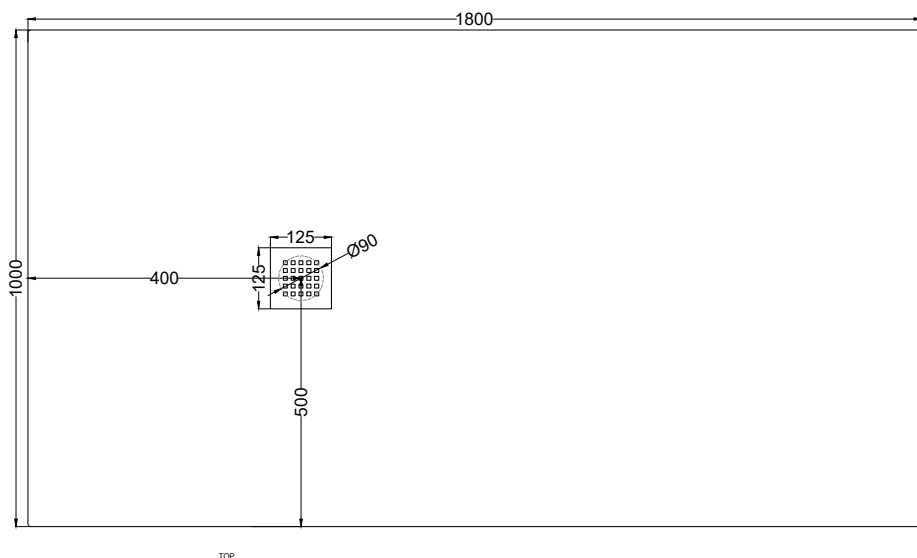

Venticinque - art. PDR180100

piatto doccia reversibile h2,5 / reversible h2,5 shower tray

cielo
handmade in Italy

PESO NETTO/NET WEIGHT: 65,50 Kg

ACCESSORI/ACCESSORIES:

Griglietta e sifone inclusi / *Grate and siphon included*

FINITURE

FINISHES

- **Bianco Matt -Matt White**
- **Nero Matt -Matt Black**
- **Ardesia Matt**
- **Tortora**
- **Grigio Matt**
- **Crema Matt**

NOTE/NOTES

tutti i lati smaltati \ *all the enamelled sides*

Novembre 2021

TOP

SIDE

FRONT

ATTENZIONE:

Considerato lo spessore estremamente ridotto del piatto doccia Venticinque (soltanto 2,5 cm), si fa notare che la pendenza degli stessi risulta ovviamente limitata e minore rispetto ad un piatto doccia di più alto spessore, con conseguente minor deflusso d'acqua. Non è consigliato quindi l'uso di questo prodotto in combinazione con pareti doccia walk-in.

ATTENTION: