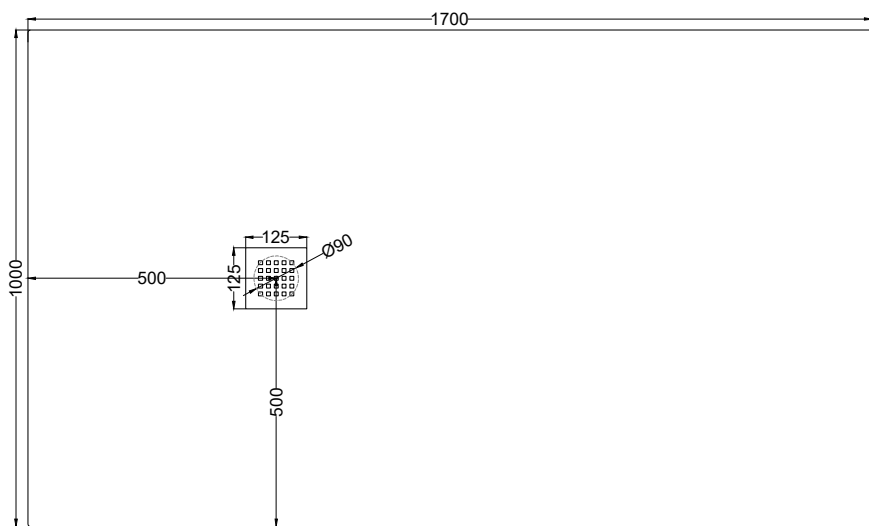

Venticinque - art. PDR170100

piatto doccia reversibile h2,5 / reversible h2,5 shower tray

cielo
handmade in Italy

PESO NETTO/NET WEIGHT: 61,90 Kg

ACCESSORI/ACCESSORIES:

Griglietta e sifone inclusi / *Grate and siphon included*

FINITURE

FINISHES

- **Bianco Matt** -Matt White
- **Nero Matt** -Matt Black
- **Ardesia Matt**
- **Tortora**
- **Grigio Matt**
- **Crema Matt**

NOTE/NOTES

tutti i lati smaltati \ *all the enamelled sides*

Settembre 2023

TOP