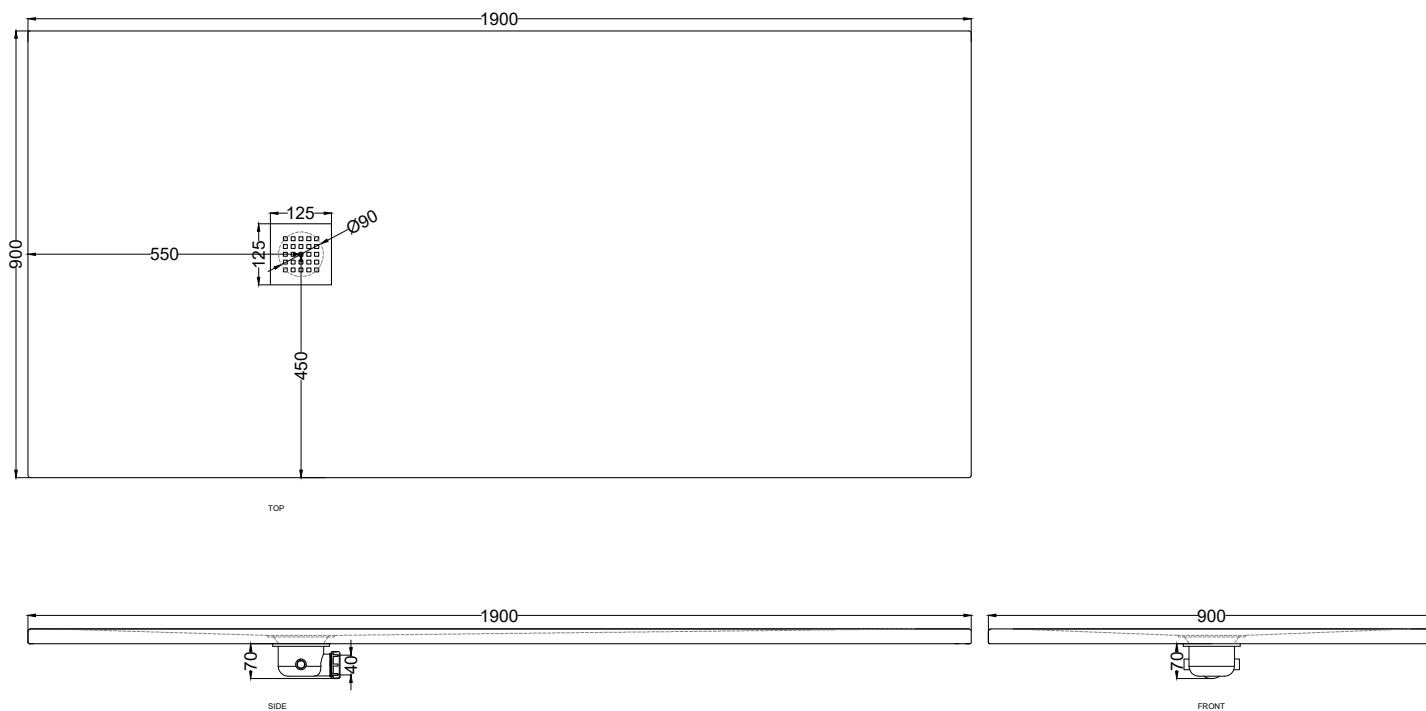

ATTENZIONE:

Considerato lo spessore estremamente ridotto del piatto doccia Venticinque (soltanto 2,5 cm), si fa notare che la pendenza degli stessi risulta ovviamente limitata e minore rispetto ad un piatto doccia di più alto spessore, con conseguente minor deflusso d'acqua. Non è consigliato quindi l'uso di questo prodotto in combinazione con pareti doccia walk-in.

ATTENTION: