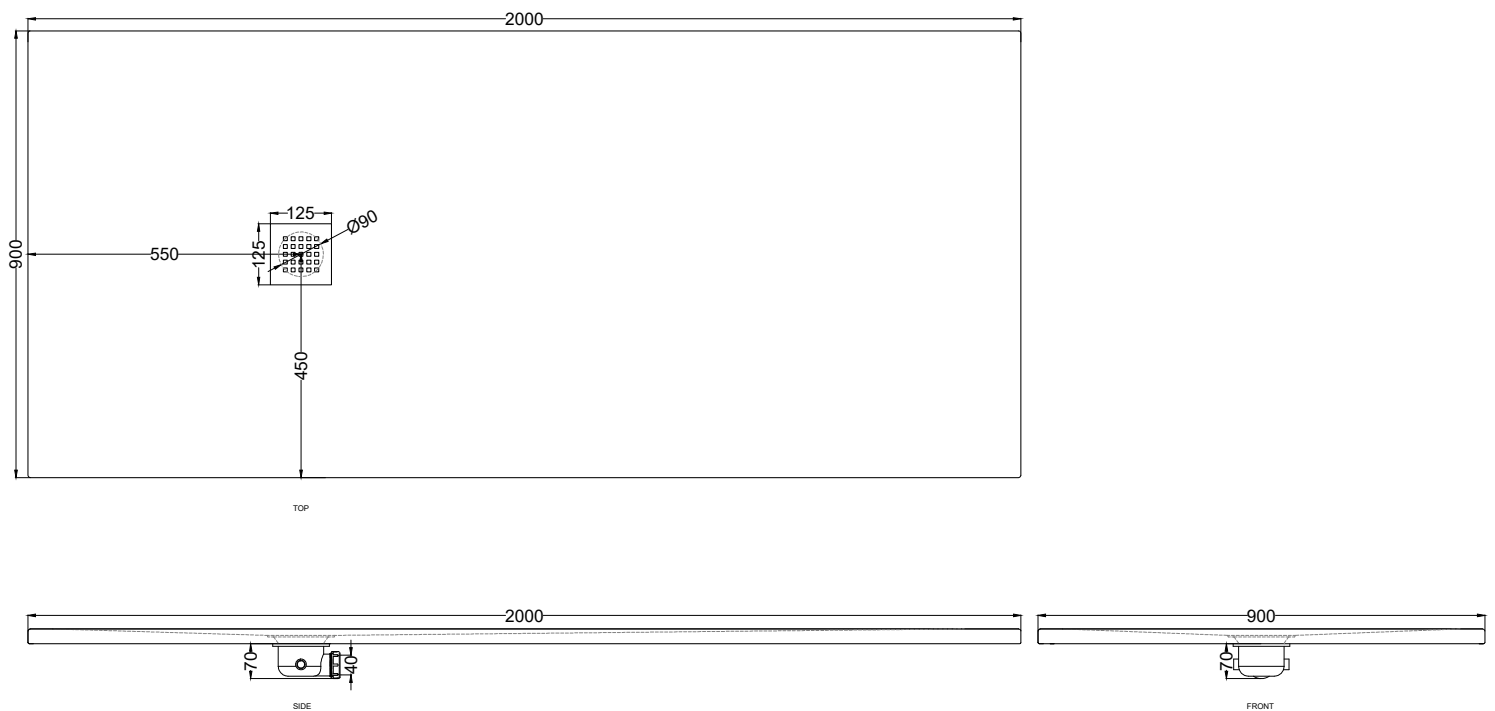

ATTENZIONE:

Considerato lo spessore estremamente ridotto del piatto doccia Venticinque (soltanto 2,5 cm), si fa notare che la pendenza degli stessi risulta ovviamente limitata e minore rispetto ad un piatto doccia di più alto spessore, con conseguente minor deflusso d'acqua. Non è consigliato quindi l'uso di questo prodotto in combinazione con pareti doccia walk-in.

ATTENTION:

In accordance to the extremely reduced thickness of the Venticinque shower tray (just 2,5 cm), it is noteworthy that the overall slope of the surface is obviously limited and less steep than on a thicker shower tray, resulting in less water outflow speed. We therefore advise against the use of this product in combination with walk-in shower walls.