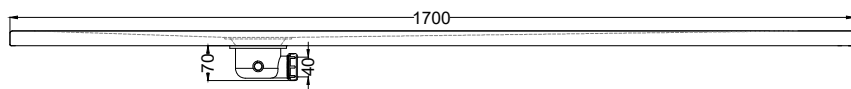

Venticinque - art. PDR170100

piatto doccia reversibile h2,5 / reversible h2,5 shower tray

cielo
handmade in Italy

PESO NETTO/NET WEIGHT: 61,90 Kg

ACCESSORI/ACCESSORIES:

Griglietta e sifone inclusi / *Grate and siphon included*

FINITURE

FINISHES

- **Bianco Matt** -Matt White
- **Nero Matt** -Matt Black
- **Ardesia Matt**
- **Tortora**
- **Grigio Matt**
- **Crema Matt**

NOTE/NOTES

tutti i lati smaltati \ *all the enamelled sides*

Settembre 2023

TOP

SIDE

FRONT

ATTENZIONE:

Considerato lo spessore estremamente ridotto del piatto doccia Venticinque (soltanto 2,5 cm), si fa notare che la pendenza degli stessi risulta ovviamente limitata e minore rispetto ad un piatto doccia di più alto spessore, con conseguente minor deflusso d'acqua. Non è consigliato quindi l'uso di questo prodotto in combinazione con pareti doccia walk-in.

ATTENTION: