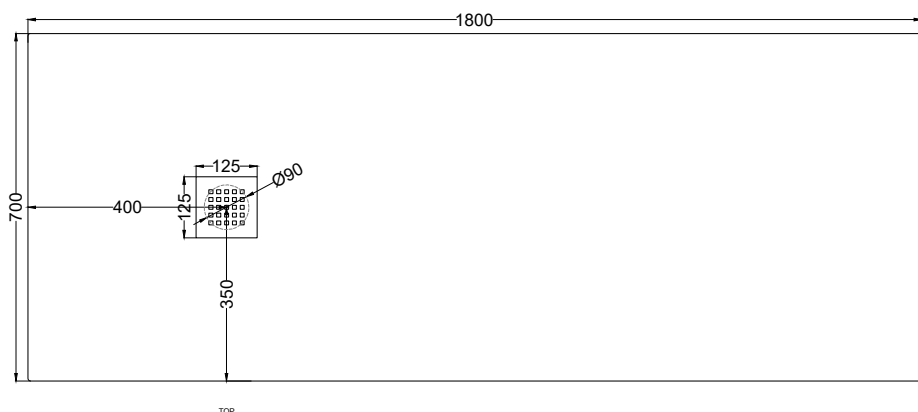

Venticinque - art. PDR18070

piatto doccia reversibile h2,5 / reversible h2,5 shower tray

cielo
handmade in Italy

PESO NETTO/NET WEIGHT: 45,90 Kg

FINITURE

FINISHES

- Bianco Matt - Matt White
- Nero Matt - Matt Black
- Ardesia Matt
- Tortora
- Grigio Matt
- Crema Matt

ACCESSORI/ACCESSORIES:

Griglietta e sifone inclusi / Grate and siphon included

NOTE/NOTES

tutti i lati smaltati \
all the enamelled sides

Settembre 2023

ATTENZIONE:

Considerato lo spessore estremamente ridotto del piatto doccia Venticinque (soltanto 2,5 cm), si fa notare che la pendenza degli stessi risulta ovviamente limitata e minore rispetto ad un piatto doccia di più alto spessore, con conseguente minor deflusso d'acqua. Non è consigliato quindi l'uso di questo prodotto in combinazione con pareti doccia walk-in.

ATTENTION: