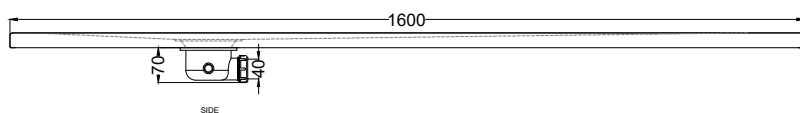

Venticinque - art. PDR16070

piatto doccia reversibile h2,5 / reversible h2,5 shower tray

cielo
handmade in Italy

PESO NETTO/NET WEIGHT: 40,80 Kg

FINITURE

FINISHES

- Bianco Matt - Matt White
- Nero Matt - Matt Black
- Ardesia Matt
- Tortora
- Grigio Matt
- Crema Matt

ACCESSORI/ACCESSORIES:

Griglietta e sifone inclusi / Grate and siphon included

NOTE/NOTES

tutti i lati smaltati \
all the enamelled sides

Settembre 2023

ATTENZIONE:

Considerato lo spessore estremamente ridotto del piatto doccia Venticinque (soltanto 2,5 cm), si fa notare che la pendenza degli stessi risulta ovviamente limitata e minore rispetto ad un piatto doccia di più alto spessore, con conseguente minor deflusso d'acqua. Non è consigliato quindi l'uso di questo prodotto in combinazione con pareti doccia walk-in.

ATTENTION: