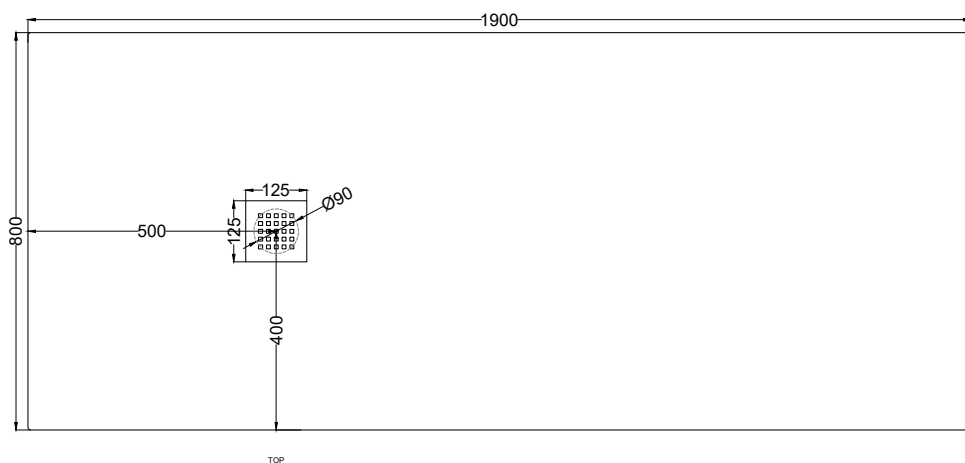

Venticinque - art. PDR19080

piatto doccia reversibile h2,5 / reversible h2,5 shower tray

cielo
handmade in Italy

PESO NETTO/NET WEIGHT: 55,30 Kg

ACCESSORI/ACCESSORIES:

Griglietta e sifone inclusi / *Grate and siphon included*

FINITURE

FINISHES

- **Bianco Matt -Matt White**
- **Nero Matt -Matt Black**
- **Ardesia Matt**
- **Tortora**
- **Grigio Matt**
- **Crema Matt**

NOTE/NOTES

tutti i lati smaltati \ *all the enamelled sides*

Settembre 2023

ATTENZIONE:

Considerato lo spessore estremamente ridotto del piatto doccia Venticinque (soltanto 2,5 cm), si fa notare che la pendenza degli stessi risulta ovviamente limitata e minore rispetto ad un piatto doccia di più alto spessore, con conseguente minor deflusso d'acqua. Non è consigliato quindi l'uso di questo prodotto in combinazione con pareti doccia walk-in.

ATTENTION: