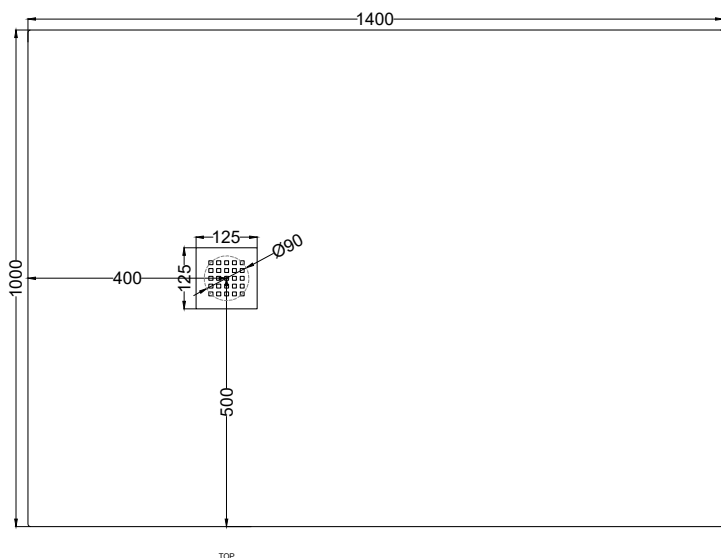

Venticinque - art. PDR140100

piatto doccia reversibile h2,5 / reversible h2,5 shower tray

cielo
handmade in Italy

PESO NETTO/NET WEIGHT: 51,00 Kg

ACCESSORI/ACCESSORIES:

Griglietta e sifone inclusi / *Grate and siphon included*

FINITURE

FINISHES

- **Bianco Matt -Matt White**
- **Nero Matt -Matt Black**
- **Ardesia Matt**
- **Tortora**
- **Grigio Matt**
- **Crema Matt**

NOTE/NOTES

tutti i lati smaltati \ *all the enamelled sides*

Febbraio 2021

TOP