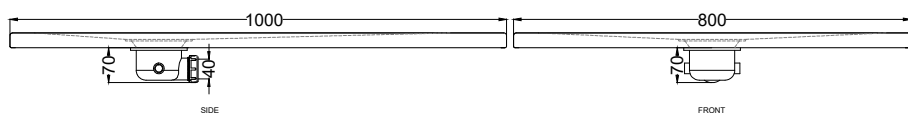

SIDE

FRONT

ATTENZIONE:

Considerato lo spessore estremamente ridotto del piatto doccia Venticinque (soltanto 2,5 cm), si fa notare che la pendenza degli stessi risulta ovviamente limitata e minore rispetto ad un piatto doccia di più alto spessore, con conseguente minor deflusso d'acqua. Non è consigliato quindi l'uso di questo prodotto in combinazione con pareti doccia walk-in.

ATTENTION: