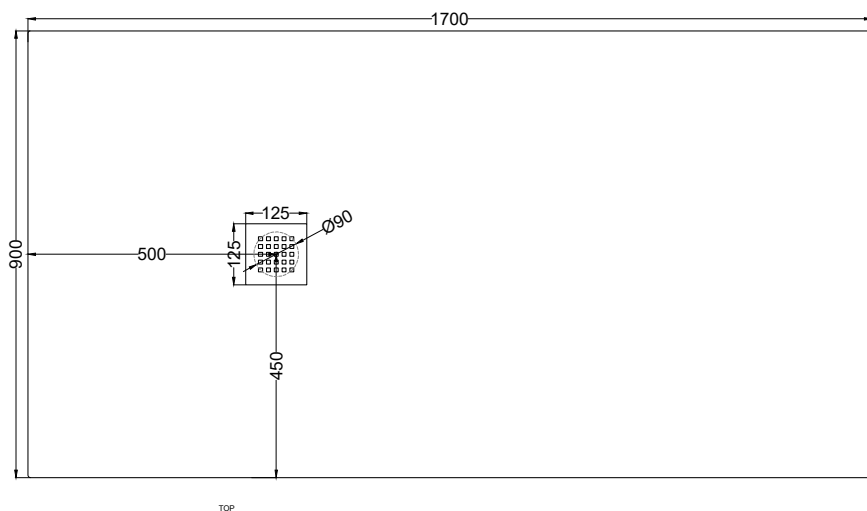

Venticinque - art. PDR17090

piatto doccia reversibile h2,5 / reversible h2,5 shower tray

cielo
handmade in Italy

PESO NETTO/NET WEIGHT: 56,70 Kg

ACCESSORI/ACCESSORIES:

Griglietta e sifone inclusi / *Grate and siphon included*

FINITURE

FINISHES

- **Bianco Matt -Matt White**
- **Nero Matt -Matt Black**
- **Ardesia Matt**
- **Tortora**
- **Grigio Matt**
- **Crema Matt**

NOTE/NOTES

tutti i lati smaltati \ *all the enamelled sides*

Settembre 2023

TOP