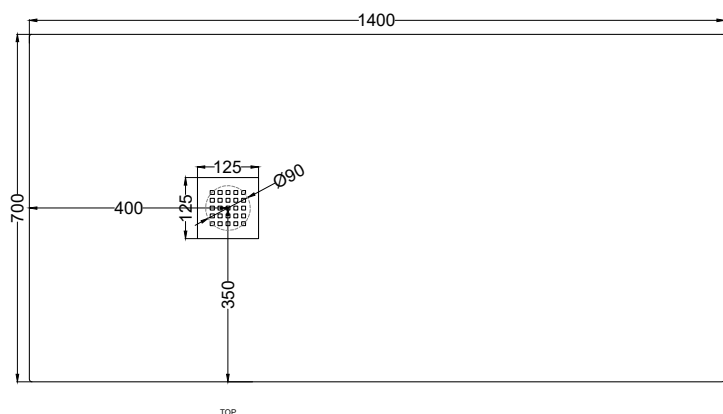

Venticinque - art. PDR14070

piatto doccia reversibile h2,5 / reversible h2,5 shower tray

cielo
handmade in Italy

PESO NETTO/NET WEIGHT: 37,50 Kg

FINITURE

FINISHES

- Bianco Matt - Matt White
- Nero Matt - Matt Black
- Ardesia Matt
- Tortora
- Grigio Matt
- Crema Matt

ACCESSORI/ACCESSORIES:

Griglietta e sifone inclusi / Grate and siphon included

NOTE/NOTES

tutti i lati smaltati \
all the enamelled sides

Settembre 2023

ATTENZIONE:

Considerato lo spessore estremamente ridotto del piatto doccia Venticinque (soltanto 2,5 cm), si fa notare che la pendenza degli stessi risulta ovviamente limitata e minore rispetto ad un piatto doccia di più alto spessore, con conseguente minor deflusso d'acqua. Non è consigliato quindi l'uso di questo prodotto in combinazione con pareti doccia walk-in.

ATTENTION: