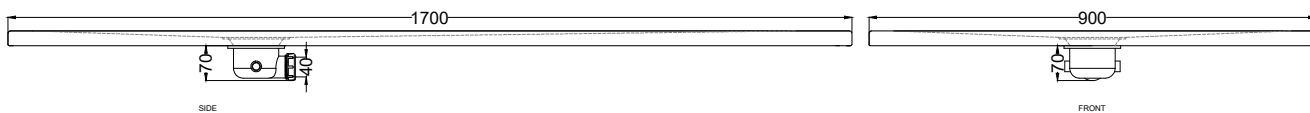

SIDE

FRONT

ATTENZIONE:

Considerato lo spessore estremamente ridotto del piatto doccia Venticinque (soltanto 2,5 cm), si fa notare che la pendenza degli stessi risulta ovviamente limitata e minore rispetto ad un piatto doccia di più alto spessore, con conseguente minor deflusso d'acqua. Non è consigliato quindi l'uso di questo prodotto in combinazione con pareti doccia walk-in.

ATTENTION:

In accordance to the extremely reduced thickness of the Venticinque shower tray (just 2,5 cm), it is noteworthy that the overall slope of the surface is obviously limited and less steep than on a thicker shower tray, resulting in less water outflow speed. We therefore advise against the use of this product in combination with walk-in shower walls.