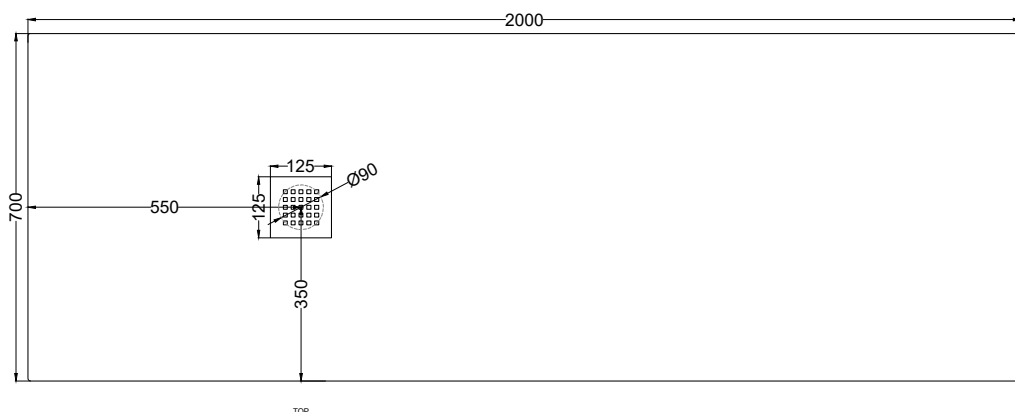

Venticinque - art. PDR20070

piatto doccia reversibile h2,5 / reversible h2,5 shower tray

cielo
handmade in Italy

PESO NETTO/NET WEIGHT: 51,00 Kg

FINITURE

FINISHES

- Bianco Matt - Matt White
- Nero Matt - Matt Black
- Ardesia Matt
- Tortora
- Grigio Matt
- Crema Matt

ACCESSORI/ACCESSORIES:

Griglietta e sifone inclusi / Grate and siphon included

NOTE/NOTES

tutti i lati smaltati \
all the enamelled sides

Settembre 2023

ATTENZIONE:

Considerato lo spessore estremamente ridotto del piatto doccia Venticinque (soltanto 2,5 cm), si fa notare che la pendenza degli stessi risulta ovviamente limitata e minore rispetto ad un piatto doccia di più alto spessore, con conseguente minor deflusso d'acqua. Non è consigliato quindi l'uso di questo prodotto in combinazione con pareti doccia walk-in.

ATTENTION:

In according to the extremely reduced thickness of the Venticinque shower tray (just 2,5 cm), it is noteworthy that the overall slope of the surface is obviously limited and less steep than on a thicker shower tray, resulting in less water outflow speed. We therefore advise against the use of this product in combination with walk-in shower walls.