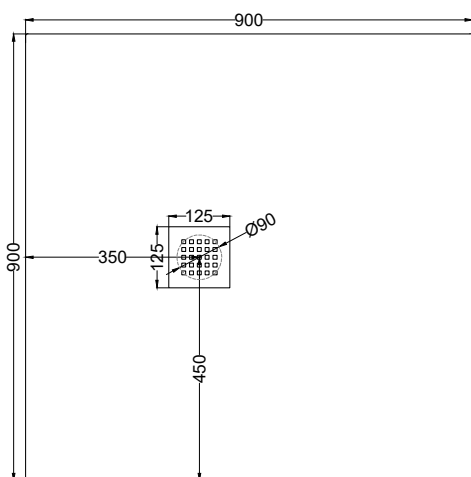

Venticinque - art. PDR9090

piatto doccia quadrato reversibile h2,5 / square reversible h2,5 shower tray

cielo
handmade in Italy

PESO NETTO/NET WEIGHT: 29,50 Kg

ACCESSORI/ACCESSORIES:

Griglietta e sifone inclusi / *Grate and siphon included*

FINITURE

FINISHES

- **Bianco Matt** -Matt White
- **Nero Matt** -Matt Black
- **Ardesia Matt**
- **Tortora**
- **Grigio Matt**
- **Crema Matt**

NOTE/NOTES

tutti i lati smaltati \ *all the enamelled sides*

Settembre 2023

TOP

ATTENZIONE:

Considerato lo spessore estremamente ridotto del piatto doccia Venticinque (soltanto 2,5 cm), si fa notare che la pendenza degli stessi risulta ovviamente limitata e minore rispetto ad un piatto doccia di più alto spessore, con conseguente minor deflusso d'acqua. Non è consigliato quindi l'uso di questo prodotto in combinazione con pareti doccia walk-in.

ATTENTION: