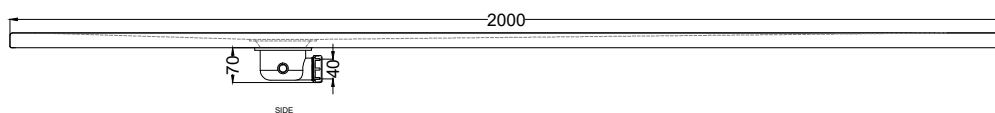

Venticinque - art. PDR200100

piatto doccia reversibile h2,5 / reversible h2,5 shower tray

cielo
handmade in Italy

PESO NETTO/NET WEIGHT: 72,80 Kg

ACCESSORI/ACCESSORIES:

Griglietta e sifone inclusi / *Grate and siphon included*

FINITURE

FINISHES

- **Bianco Matt -Matt White**
- **Nero Matt -Matt Black**
- **Ardesia Matt**
- **Tortora**
- **Grigio Matt**
- **Crema Matt**

NOTE/NOTES

tutti i lati smaltati \ *all the enamelled sides*

Settembre 2023

TOP

SIDE

FRONT

ATTENZIONE:

Considerato lo spessore estremamente ridotto del piatto doccia Venticinque (soltanto 2,5 cm), si fa notare che la pendenza degli stessi risulta ovviamente limitata e minore rispetto ad un piatto doccia di più alto spessore, con conseguente minor deflusso d'acqua. Non è consigliato quindi l'uso di questo prodotto in combinazione con pareti doccia walk-in.

ATTENTION:

In according to the extremely reduced thickness of the Venticinque shower tray (just 2,5 cm), it is noteworthy that the overall slope of the surface is obviously limited and less steep than on a thicker shower tray, resulting in less water outflow speed. We therefore advise against the use of this product in combination with walk-in shower walls.