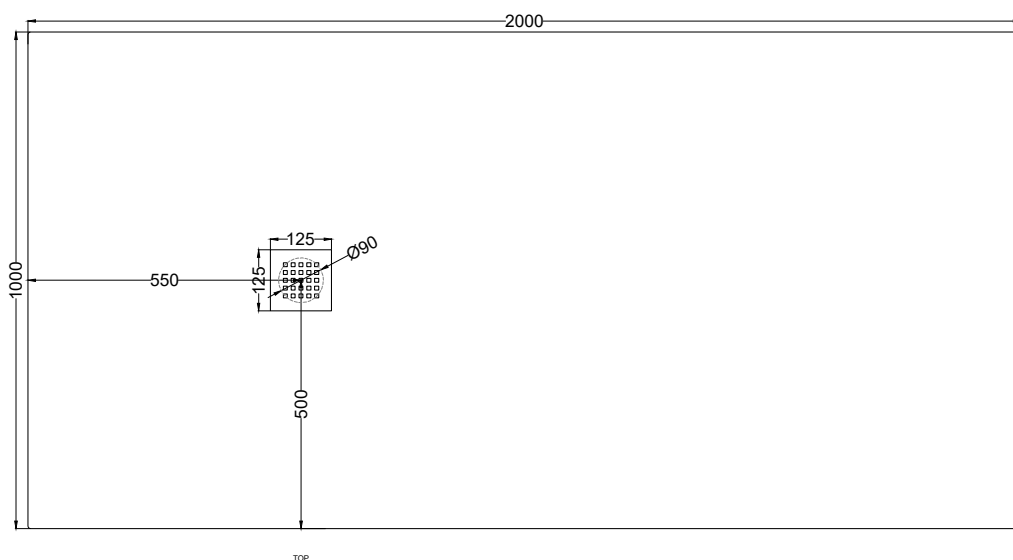

Venticinque - art. PDR200100

piatto doccia reversibile h2,5 / reversible h2,5 shower tray

cielo
handmade in Italy

PESO NETTO/NET WEIGHT: 72,80 Kg

ACCESSORI/ACCESSORIES:

Griglietta e sifone inclusi / *Grate and siphon included*

FINITURE

FINISHES

- **Bianco Matt -Matt White**
- **Nero Matt -Matt Black**
- **Ardesia Matt**
- **Tortora**
- **Grigio Matt**
- **Crema Matt**

NOTE/NOTES

tutti i lati smaltati \ *all the enamelled sides*

Settembre 2023

TOP

SIDE

FRONT

ATTENZIONE:

Considerato lo spessore estremamente ridotto del piatto doccia Venticinque (soltanto 2,5 cm), si fa notare che la pendenza degli stessi risulta ovviamente limitata e minore rispetto ad un piatto doccia di più alto spessore, con conseguente minor deflusso d'acqua. Non è consigliato quindi l'uso di questo prodotto in combinazione con pareti doccia walk-in.

ATTENTION:

In according to the extremely reduced thickness of the Venticinque shower tray (just 2,5 cm), it is noteworthy that the overall slope of the surface is obviously limited and less steep than on a thicker shower tray, resulting in less water outflow speed. We therefore advise against the use of this product in combination with walk-in shower walls.