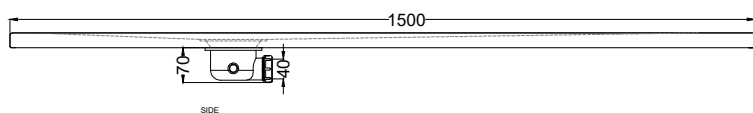

Venticinque - art. PDR150100

piatto doccia reversibile h2,5 / reversible h2,5 shower tray

cielo
handmade in Italy

PESO NETTO/NET WEIGHT: 54,60 Kg

ACCESSORI/ACCESSORIES:

Griglietta e sifone inclusi / *Grate and siphon included*

FINITURE

FINISHES

- **Bianco Matt -Matt White**
- **Nero Matt -Matt Black**
- **Ardesia Matt**
- **Tortora**
- **Grigio Matt**
- **Crema Matt**

NOTE/NOTES

tutti i lati smaltati \ *all the enamelled sides*

Settembre 2023

TOP

SIDE

FRONT

ATTENZIONE:

Considerato lo spessore estremamente ridotto del piatto doccia Venticinque (soltanto 2,5 cm), si fa notare che la pendenza degli stessi risulta ovviamente limitata e minore rispetto ad un piatto doccia di più alto spessore, con conseguente minor deflusso d'acqua. Non è consigliato quindi l'uso di questo prodotto in combinazione con pareti doccia walk-in.

ATTENTION: