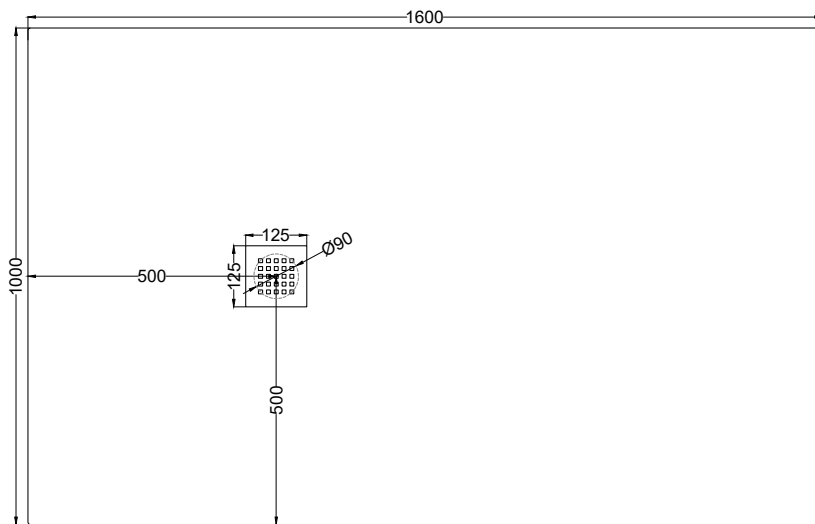

Venticinque - art. PDR160100

piatto doccia reversibile h2,5 / reversible h2,5 shower tray

cielo
handmade in Italy

PESO NETTO/NET WEIGHT: 58,30 Kg

ACCESSORI/ACCESSORIES:

Griglietta e sifone inclusi / *Grate and siphon included*

FINITURE

FINISHES

- **Bianco Matt -Matt White**
- **Nero Matt -Matt Black**
- **Ardesia Matt**
- **Tortora**
- **Grigio Matt**
- **Crema Matt**

NOTE/NOTES

tutti i lati smaltati \ *all the enamelled sides*

Settembre 2023

TOP