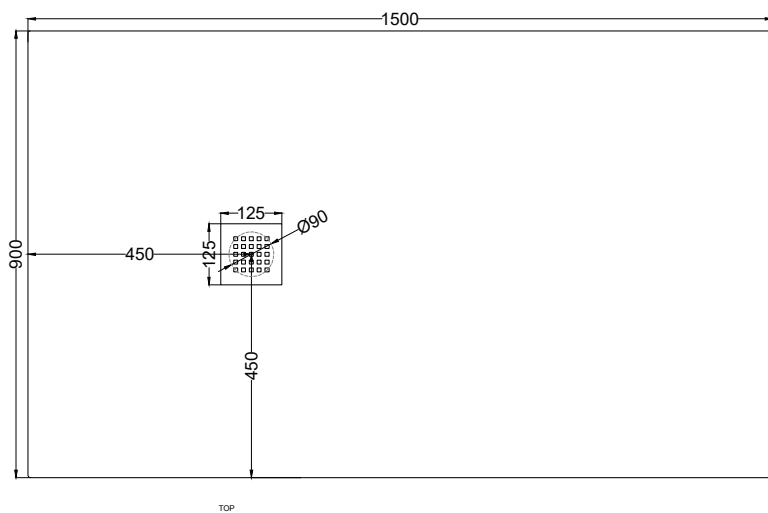

Venticinque - art. PDR15090

piatto doccia reversibile h2,5 / reversible h2,5 shower tray

cielo
handmade in Italy

PESO NETTO/NET WEIGHT: 49,20 Kg

ACCESSORI/ACCESSORIES:

Griglietta e sifone inclusi / *Grate and siphon included*

FINITURE

FINISHES

- **Bianco Matt -Matt White**
- **Nero Matt -Matt Black**
- **Ardesia Matt**
- **Tortora**
- **Grigio Matt**
- **Crema Matt**

NOTE/NOTES

tutti i lati smaltati \ *all the enamelled sides*

Settembre 2023

ATTENZIONE:

Considerato lo spessore estremamente ridotto del piatto doccia Venticinque (soltanto 2,5 cm), si fa notare che la pendenza degli stessi risulta ovviamente limitata e minore rispetto ad un piatto doccia di più alto spessore, con conseguente minor deflusso d'acqua. Non è consigliato quindi l'uso di questo prodotto in combinazione con pareti doccia walk-in.

ATTENTION:

In according to the extremely reduced thickness of the Venticinque shower tray (just 2,5 cm), it is noteworthy that the overall slope of the surface is obviously limited and less steep than on a thicker shower tray, resulting in less water outflow speed. We therefore advise against the use of this product in combination with walk-in shower walls.