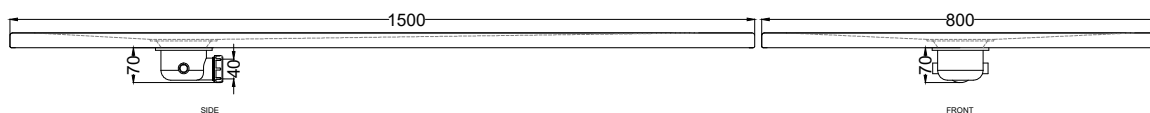

SIDE

FRONT

ATTENZIONE:

Considerato lo spessore estremamente ridotto del piatto doccia Venticinque (soltanto 2,5 cm), si fa notare che la pendenza degli stessi risulta ovviamente limitata e minore rispetto ad un piatto doccia di più alto spessore, con conseguente minor deflusso d'acqua. Non è consigliato quindi l'uso di questo prodotto in combinazione con pareti doccia walk-in.

ATTENTION:

In accordance to the extremely reduced thickness of the Venticinque shower tray (just 2,5 cm), it is noteworthy that the overall slope of the surface is obviously limited and less steep than on a thicker shower tray, resulting in less water outflow speed. We therefore advise against the use of this product in combination with walk-in shower walls.