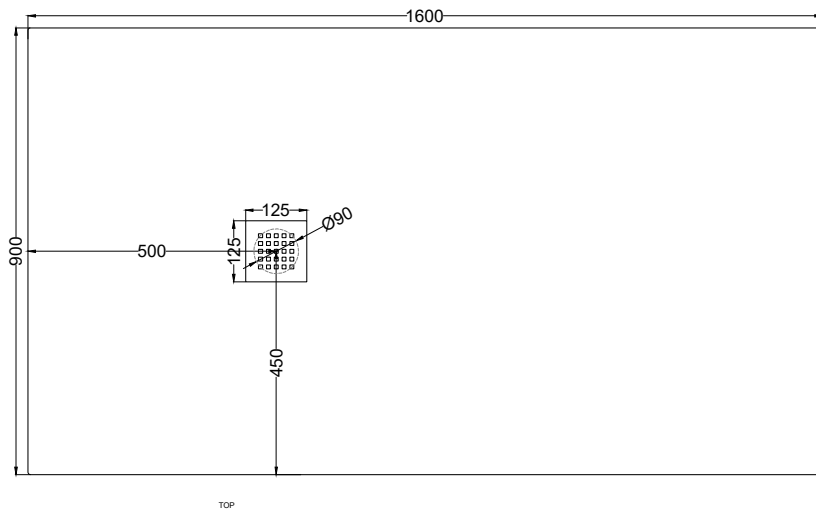

Venticinque - art. PDR16090

piatto doccia reversibile h2,5 / reversible h2,5 shower tray

cielo
handmade in Italy

PESO NETTO/NET WEIGHT: 52,40 Kg

ACCESSORI/ACCESSORIES:

Griglietta e sifone inclusi / *Grate and siphon included*

FINITURE

FINISHES

- **Bianco Matt -Matt White**
- **Nero Matt -Matt Black**
- **Ardesia Matt**
- **Tortora**
- **Grigio Matt**
- **Crema Matt**

NOTE/NOTES

tutti i lati smaltati \ *all the enamelled sides*

Settembre 2023

TOP