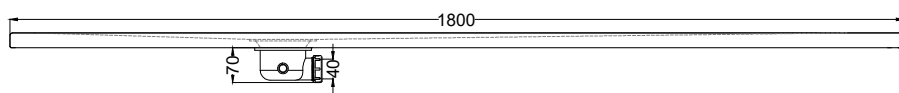

Venticinque - art. PDR180100

piatto doccia reversibile h2,5 / reversible h2,5 shower tray

cielo
handmade in Italy

PESO NETTO/NET WEIGHT: 65,50 Kg

ACCESSORI/ACCESSORIES:

Griglietta e sifone inclusi / *Grate and siphon included*

FINITURE

FINISHES

- **Bianco Matt -Matt White**
- **Nero Matt -Matt Black**
- **Ardesia Matt**
- **Tortora**
- **Grigio Matt**
- **Crema Matt**

NOTE/NOTES

tutti i lati smaltati \ *all the enamelled sides*

Novembre 2021

TOP

SIDE

FRONT

ATTENZIONE:

Considerato lo spessore estremamente ridotto del piatto doccia Venticinque (soltanto 2,5 cm), si fa notare che la pendenza degli stessi risulta ovviamente limitata e minore rispetto ad un piatto doccia di più alto spessore, con conseguente minor deflusso d'acqua. Non è consigliato quindi l'uso di questo prodotto in combinazione con pareti doccia walk-in.

ATTENTION: