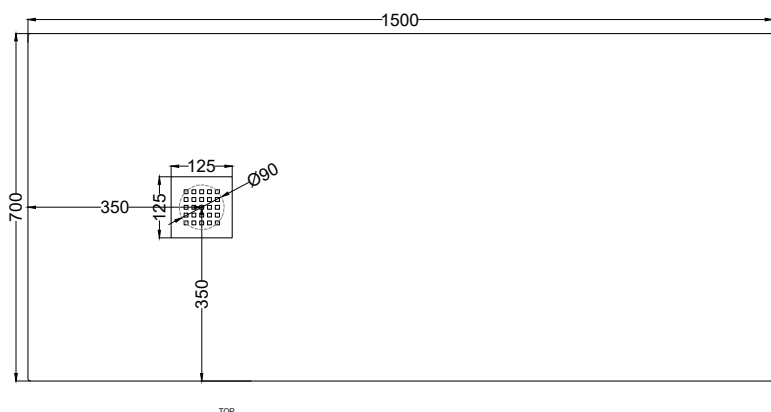

Venticinque - art. PDR15070

piatto doccia reversibile h2,5 / reversible h2,5 shower tray

cielo
handmade in Italy

PESO NETTO/NET WEIGHT: 38,20 Kg

FINITURE

FINISHES

- Bianco Matt - Matt White
- Nero Matt - Matt Black
- Ardesia Matt
- Tortora
- Grigio Matt
- Crema Matt

ACCESSORI/ACCESSORIES:

Griglietta e sifone inclusi / Grate and siphon included

NOTE/NOTES

tutti i lati smaltati \
all the enamelled sides

Settembre 2023

ATTENZIONE:

Considerato lo spessore estremamente ridotto del piatto doccia Venticinque (soltanto 2,5 cm), si fa notare che la pendenza degli stessi risulta ovviamente limitata e minore rispetto ad un piatto doccia di più alto spessore, con conseguente minor deflusso d'acqua. Non è consigliato quindi l'uso di questo prodotto in combinazione con pareti doccia walk-in.

ATTENTION: