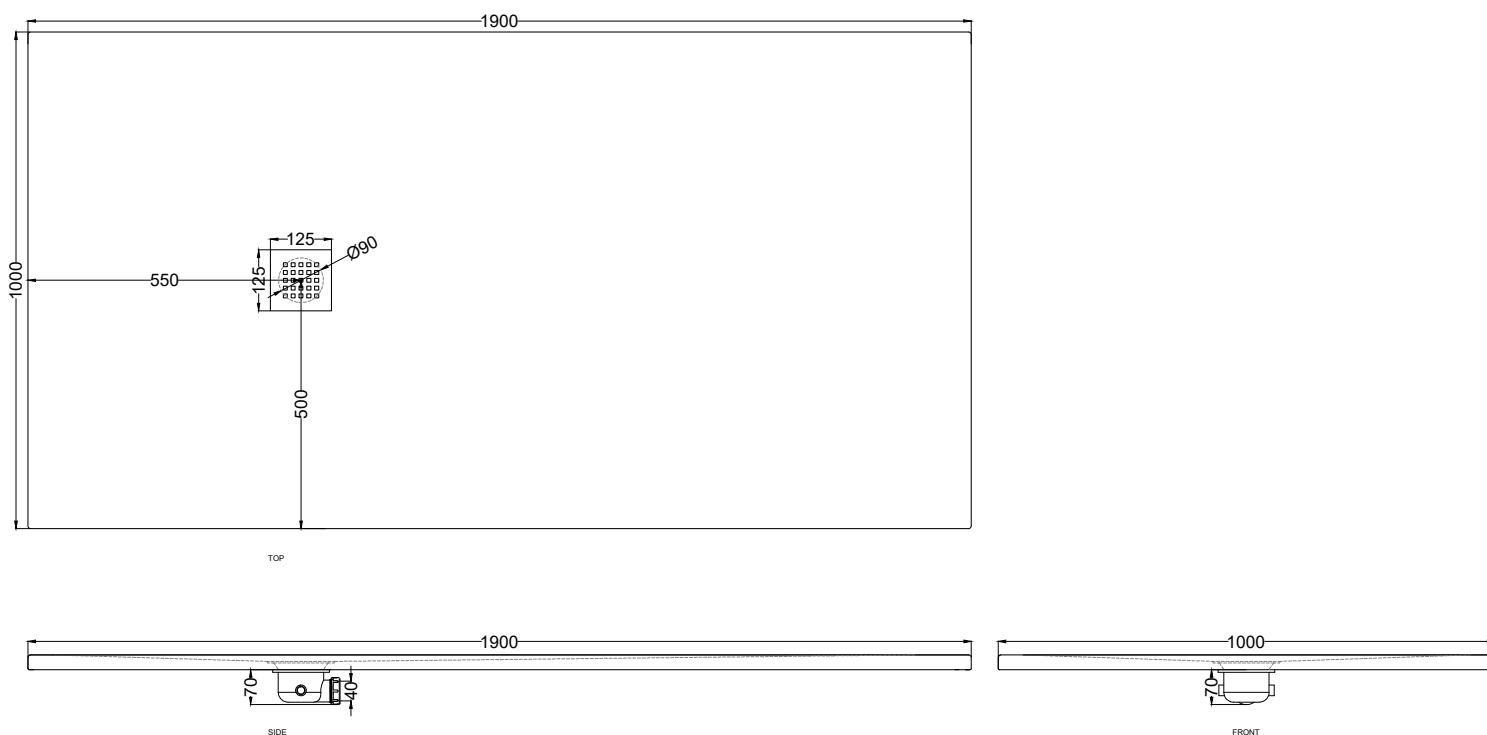

ATTENZIONE:

Considerato lo spessore estremamente ridotto del piatto doccia Venticinque (soltanto 2,5 cm), si fa notare che la pendenza degli stessi risulta ovviamente limitata e minore rispetto ad un piatto doccia di più alto spessore, con conseguente minor deflusso d'acqua. Non è consigliato quindi l'uso di questo prodotto in combinazione con pareti doccia walk-in.

ATTENTION:

In accordance to the extremely reduced thickness of the Venticinque shower tray (just 2,5 cm), it is noteworthy that the overall slope of the surface is obviously limited and less steep than on a thicker shower tray, resulting in less water outflow speed. We therefore advise against the use of this product in combination with walk-in shower walls.