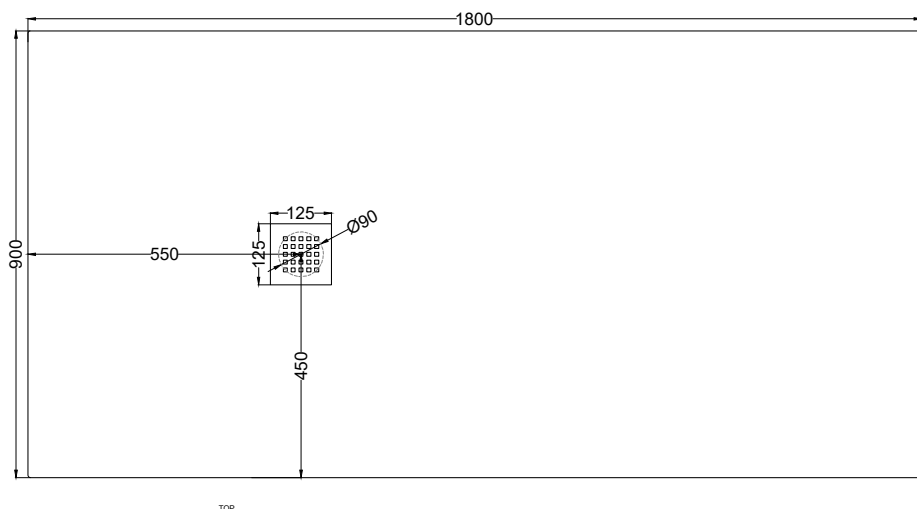

ATTENZIONE:

Considerato lo spessore estremamente ridotto del piatto doccia Venticinque (soltanto 2,5 cm), si fa notare che la pendenza degli stessi risulta ovviamente limitata e minore rispetto ad un piatto doccia di più alto spessore, con conseguente minor deflusso d'acqua. Non è consigliato quindi l'uso di questo prodotto in combinazione con pareti doccia walk-in.

ATTENTION: