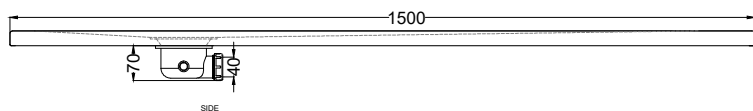

Venticinque - art. PDR15070

piatto doccia reversibile h2,5 / reversible h2,5 shower tray

cielo
handmade in Italy

PESO NETTO/NET WEIGHT: 38,20 Kg

FINITURE

FINISHES

- Bianco Matt - Matt White
- Nero Matt - Matt Black
- Ardesia Matt
- Tortora
- Grigio Matt
- Crema Matt

ACCESSORI/ACCESSORIES:

Griglietta e sifone inclusi / Grate and siphon included

NOTE/NOTES

tutti i lati smaltati \
all the enamelled sides

Settembre 2023

ATTENZIONE:

Considerato lo spessore estremamente ridotto del piatto doccia Venticinque (soltanto 2,5 cm), si fa notare che la pendenza degli stessi risulta ovviamente limitata e minore rispetto ad un piatto doccia di più alto spessore, con conseguente minor deflusso d'acqua. Non è consigliato quindi l'uso di questo prodotto in combinazione con pareti doccia walk-in.

ATTENTION: