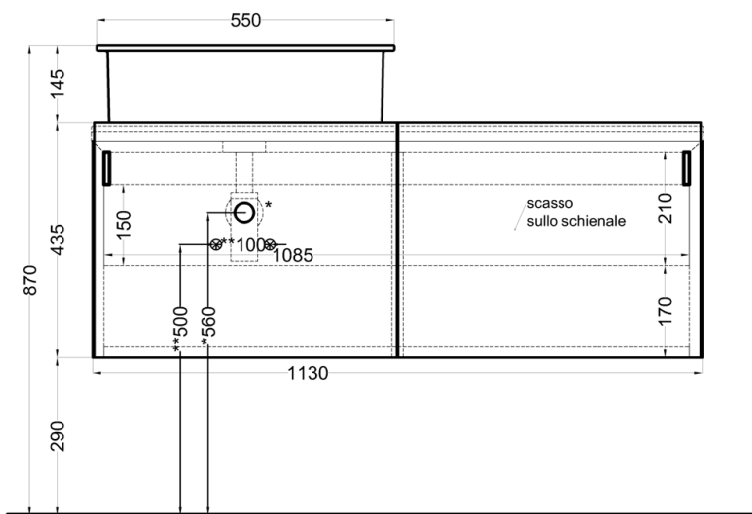

Delfo 113 piano in ceramica

Delfo 113 con bacinella Catino Ovale / Delfo 113 with Catino Ovale on top bowl

cielo
handmade in Italy

bacinella / on top bowl
art. CALAO55
peso netto / net weight: 10,00 Kg

mobile versione liscia / cabinet smooth version
art. DECRL / DECRE / DECRLSF / DECRLSF / DECRESF

piano / countertop
art. DEPIR / DEPIRSF

mobile versione listelli / cabinet laths version
art. DECRDE / DECRDESF

Ottobre 2024

*=water outlet (with standard siphon)
**=water inlet (hot/cold)