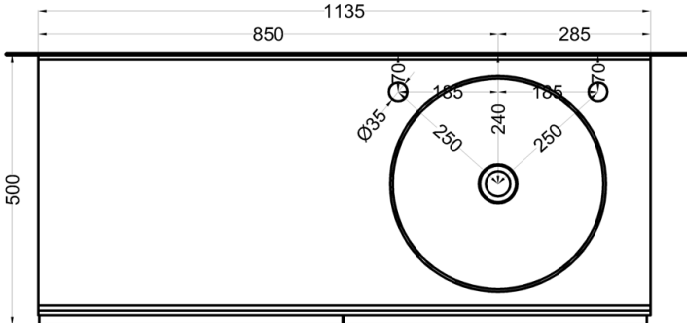

Delfo 113 piano in ceramica

Delfo 113 con bacinella Era Small / Delfo 113 with Era Small on top bowl

cielo
handmade in Italy

bacinella / on top bowl
art. BAERA40
peso netto / net weight: 8,00 Kg

mobile versione liscia / cabinet smooth version
art. DECRL / DECRE / DECRLSF / DECRLSF / DECRESF

piano / countertop
art. DEPIR / DEPIRSF

mobile versione listelli / cabinet laths version
art. DECRLD / DECRLDES

Ottobre 2024

*=water outlet [with standard siphon]
**=water inlet [hot/cold]