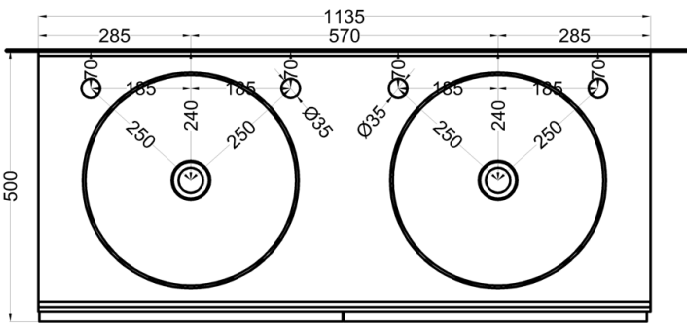

Delfo 113 piano in ceramica

Delfo 113 con bacinella Era Small / Delfo 113 with Era Small on top bowl

cielo
handmade in Italy

bacinella / on top bowl
art. BAERA40
peso netto / net weight: 8,00 Kg

mobile versione liscia / cabinet smooth version
art. DECRL / DECRE / DECRLSF / DECRLSF / DECRESF

piano / countertop
art. DEPIR / DEPIRSF

mobile versione listelli / cabinet laths version
art. DECRLD / DECRLDES

Ottobre 2024

*=water outlet [with standard siphon]
**=water inlet [hot/cold]