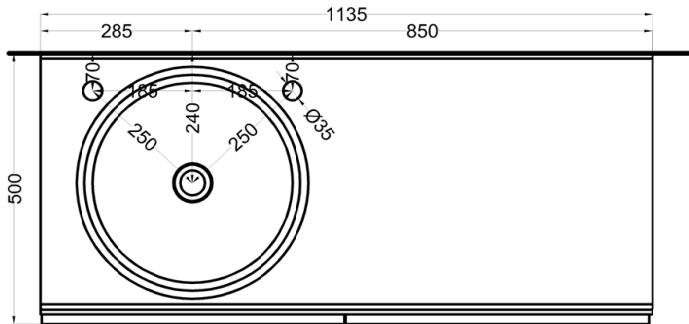

Delfo 113 piano in ceramica

Delfo 113 con bacinella Tino / Delfo 113 with Tino on top bowl

cielo
handmade in Italy

bacinella / on top bowl
art. BATO
peso netto / net weight: 10,30 Kg

mobile versione liscia / cabinet smooth version
art. DECRL / DECRE / DECRLSF / DECRLSF / DECRESF

piano / countertop
art. DEPIR / DEPIRSF

mobile versione listelli / cabinet laths version
art. DECRADE / DECRADESF

Ottobre 2024

*=water outlet (with standard siphon)
**=water inlet (hot/cold)