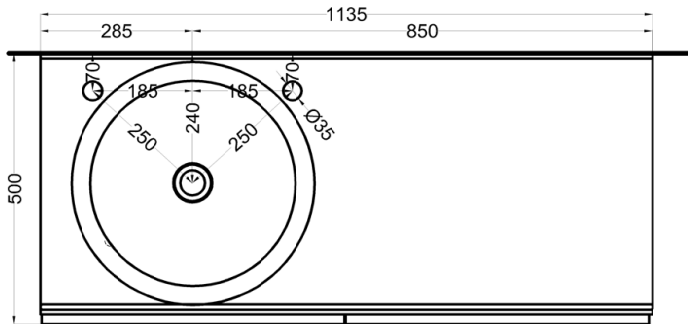

Delfo 113 piano in ceramica

Delfo 113 con bacinella Catino Tondo / Delfo 113 with Catino Tondo on top bowl

cielo
handmade in Italy

bacinella / on top bowl
art. CALAT45
peso netto / net weight: 9,00 Kg

mobile versione liscia / cabinet smooth version
art. DECRL / DECRE / DECRLSF / DECRLSF / DECRESF

piano / countertop
art. DEPIR / DEPIRSF

mobile versione listelli / cabinet laths version
art. DECRLD / DECRLDES

Ottobre 2024

*=water outlet [with standard siphon]
**=water inlet [hot/cold]