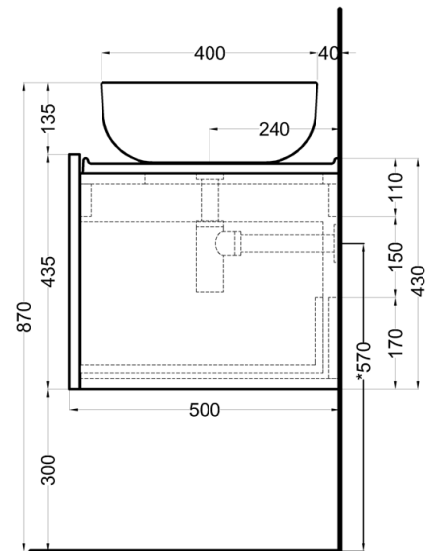

cielo
handmade in Italy

bacinella / on top bowl
art. BAERA
peso netto / net weight: 13,00 Kg

mobile versione liscia / cabinet smooth version
art. DECRL / DECRE / DECRLSF / DECRLSF / DECRESF

piano / countertop
art. DEPIR / DEPIRSF

cielo
handmade in Italy

bacinella / on top bowl
art. BAERA40
peso netto / net weight: 8,00 Kg

mobile versione liscia / cabinet smooth version
art. DECRL / DECRE / DECRLSF / DECRLSF / DECRESF

piano / countertop
art. DEPIR / DEPIRSF

mobile versione listelli / cabinet laths version
art. DECRLD / DECRLDES

Ottobre 2024

*=water outlet [with standard siphon]
**=water inlet [hot/cold]

Delfo 113 piano in ceramica

Delfo 113 con bacinella Shui 40 / Delfo 113 with Shui 40 on top bowl