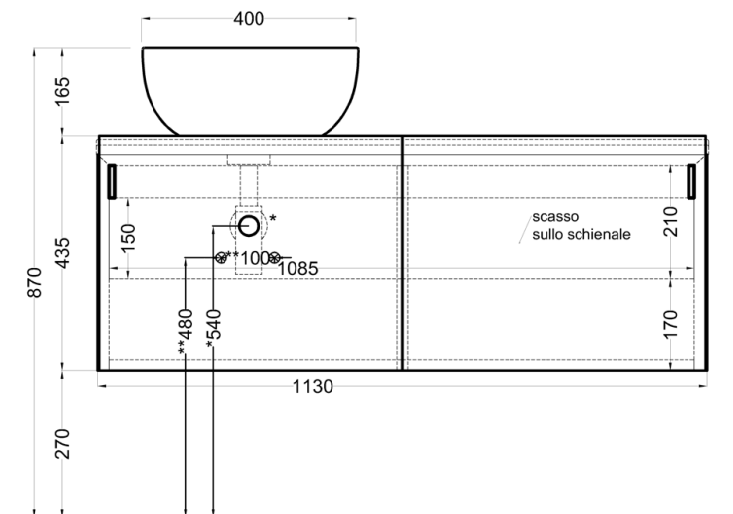

Delfo 113 piano in ceramica

Delfo 113 con bacinella Shui 40 / Delfo 113 with Shui 40 on top bowl

cielo
handmade in Italy

bacinella / on top bowl
art. SHBA40
peso netto / net weight: 8,55 Kg

mobile versione liscia / cabinet smooth version
art. DECRL / DECRE / DECRLSF / DECRLSF / DECRESF

piano / countertop
art. DEPIR / DEPIRSF

mobile versione listelli / cabinet laths version
art. DECRLD / DECRLDES

Ottobre 2024

*=water outlet (with standard siphon)
**=water inlet (hot/cold)