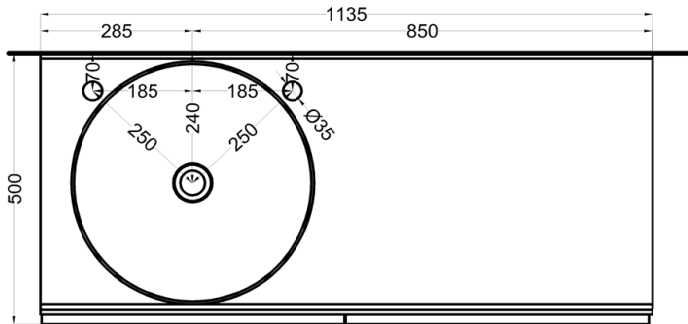

Delfo 113 piano in ceramica

Delfo 113 con bacinella Era / Delfo 113 with Era on top bowl

cielo
handmade in Italy

bacinella / on top bowl
art. BAERA
peso netto / net weight: 13,00 Kg

mobile versione liscia / cabinet smooth version
art. DECRL / DECRE / DECRLSF / DECRLSF / DECRESF

piano / countertop
art. DEPIR / DEPIRSF

mobile versione listelli / cabinet laths version
art. DECRLD / DECRLDES

Ottobre 2024

*=water outlet [with standard siphon]
**=water inlet [hot/cold]