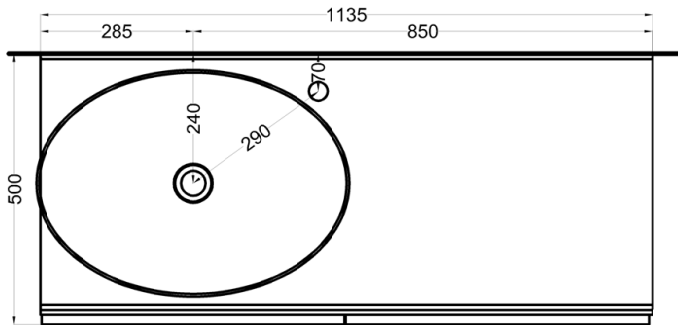

Delfo 113 piano in ceramica

Delfo 113 con bacinella Eco Small / Delfo 113 with Eco Small on top bowl

cielo
handmade in Italy

bacinella / on top bowl
art. BAECO58
peso netto / net weight: 10,00 Kg

mobile versione liscia / cabinet smooth version
art. DECRL / DECRE / DECRLSF / DECRLSF / DECRESF

piano / countertop
art. DEPIR / DEPIRSF

mobile versione listelli / cabinet laths version
art. DECRDE / DECRDESf

Ottobre 2024

*=water outlet (with standard siphon)
**=water inlet (hot/cold)