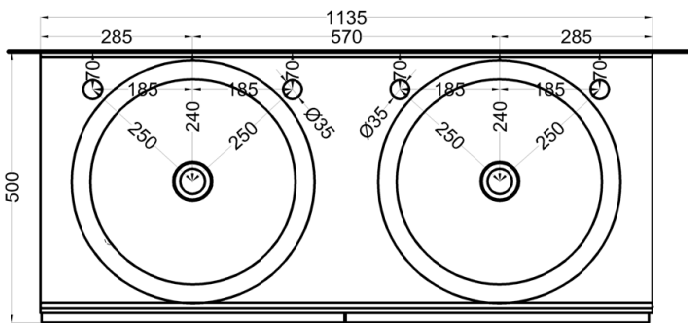

Delfo 113 piano in ceramica

Delfo 113 con bacinella Catino Tondo / Delfo 113 with Catino Tondo on top bowl

cielo
handmade in Italy

bacinella / on top bowl
art. CALAT45
peso netto / net weight: 9,00 Kg

mobile versione liscia / cabinet smooth version
art. DECRL / DECRE / DECRLSF / DECRLSF / DECRESF

piano / countertop
art. DEPIR / DEPIRSF

mobile versione listelli / cabinet laths version
art. DECRLD / DECRLDES

Ottobre 2024

*=water outlet [with standard siphon]
**=water inlet [hot/cold]