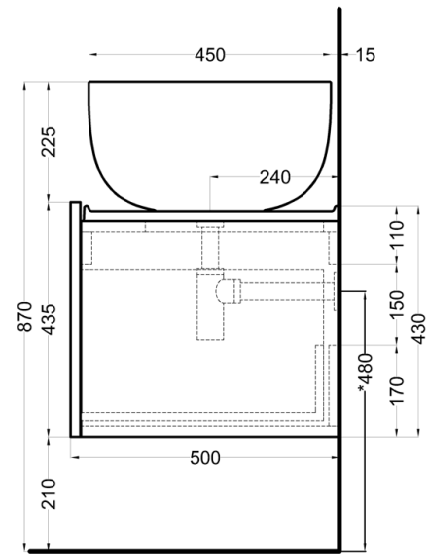

Delfo 113 piano in ceramica

Delfo 113 con bacinella Era / Delfo 113 with Era on top bowl

cielo
handmade in Italy

bacinella / on top bowl
art. BAERA
peso netto / net weight: 13,00 Kg

mobile versione liscia / cabinet smooth version
art. DECRL / DECRE / DECRLSF / DECRLSF / DECRESF

piano / countertop
art. DEPIR / DEPIRSF

mobile versione listelli / cabinet laths version
art. DECRLD / DECRLDES

Ottobre 2024

*=water outlet [with standard siphon]
**=water inlet [hot/cold]