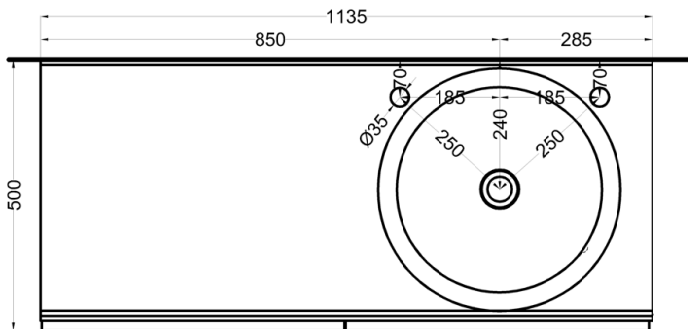

Delfo 113 piano in ceramica

Delfo 113 con bacinella Catino Tondo / Delfo 113 with Catino Tondo on top bowl

cielo
handmade in Italy

bacinella / on top bowl
art. CALAT45
peso netto / net weight: 9,00 Kg

mobile versione liscia / cabinet smooth version
art. DECRL / DECRE / DECRLSF / DECRLSF / DECRESF

piano / countertop
art. DEPIR / DEPIRSF

mobile versione listelli / cabinet laths version
art. DECRLD / DECRLDES

Ottobre 2024

*=water outlet [with standard siphon]
**=water inlet [hot/cold]