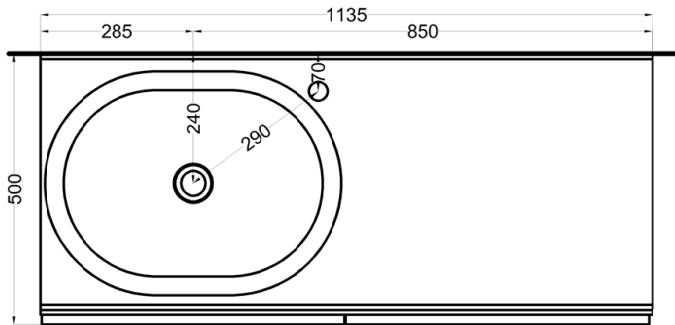

Delfo 113 piano in ceramica

Delfo 113 con bacinella Catino Ovale / Delfo 113 with Catino Ovale on top bowl

cielo
handmade in Italy

bacinella / on top bowl
art. CALAO55
peso netto / net weight: 10,00 Kg

mobile versione liscia / cabinet smooth version
art. DECRL / DECRE / DECRLSF / DECRLSF / DECRESF

piano / countertop
art. DEPIR / DEPIRSF

mobile versione listelli / cabinet laths version
art. DECRDE / DECRDESF

Ottobre 2024

*=water outlet (with standard siphon)
**=water inlet (hot/cold)