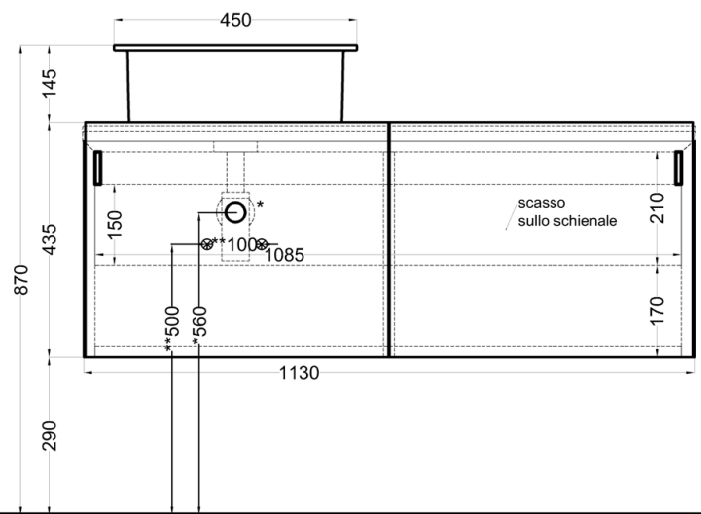

Delfo 113 piano in ceramica

Delfo 113 con bacinella Catino Tondo / Delfo 113 with Catino Tondo on top bowl

cielo
handmade in Italy

bacinella / on top bowl
art. CALAT45
peso netto / net weight: 9,00 Kg

mobile versione liscia / cabinet smooth version
art. DECRL / DECRE / DECRLSF / DECRLSF / DECRESF

piano / countertop
art. DEPIR / DEPIRSF

mobile versione listelli / cabinet laths version
art. DECRLD / DECRLDES

Ottobre 2024

*=water outlet [with standard siphon]
**=water inlet [hot/cold]