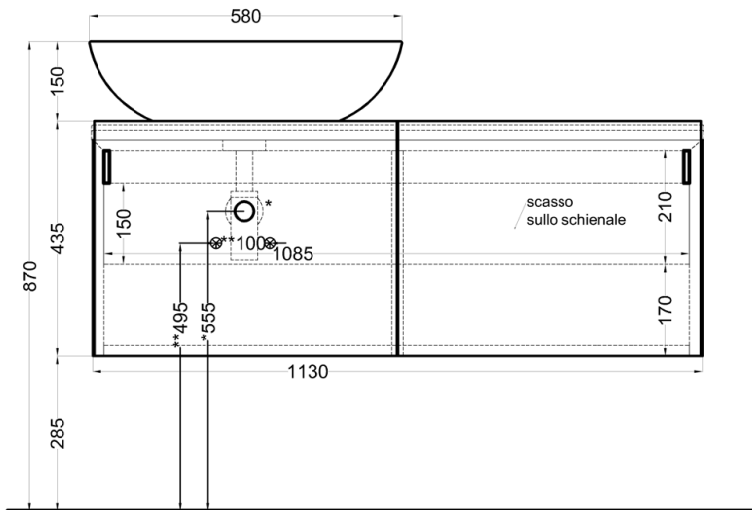

Delfo 113 piano in ceramica

Delfo 113 con bacinella Eco Small / Delfo 113 with Eco Small on top bowl

cielo
handmade in Italy

bacinella / on top bowl
art. BAECO58
peso netto / net weight: 10,00 Kg

mobile versione liscia / cabinet smooth version
art. DECRL / DECRE / DECRLSF / DECRLSF / DECRESF

piano / countertop
art. DEPIR / DEPIRSF

mobile versione listelli / cabinet laths version
art. DECRDE / DECRDESf

Ottobre 2024

*=water outlet (with standard siphon)
**=water inlet (hot/cold)