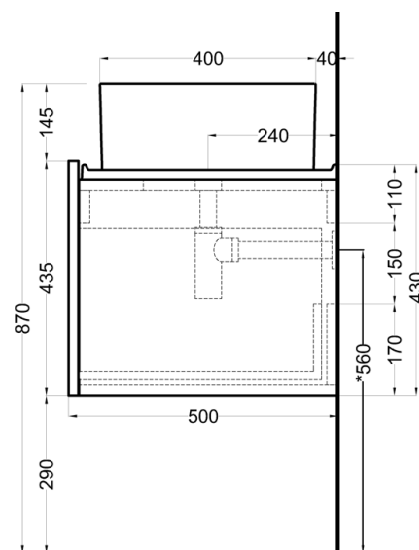

Delfo 113 piano in ceramica

Delfo 113 con bacinella lavabo Theo Ovale / Delfo 113 with Theo Ovale washbasin

cielo
handmade in Italy

bacinella / on top bowl
art. THLAO
peso netto / net weight: 10,50 Kg

mobile versione liscia / cabinet smooth version
art. DECRL / DECRE / DECRLSF / DECRLSF / DECRESF

piano / countertop
art. DEPIR / DEPIRSF

mobile versione listelli / cabinet laths version
art. DECRDE / DECRDESF

Ottobre 2024

*=water outlet (with standard siphon)
**=water inlet (hot/cold)