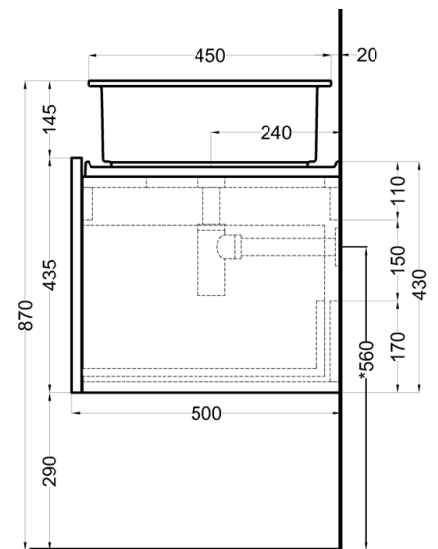

Delfo 113 piano in ceramica

Delfo 113 con bacinella Catino Ovale / Delfo 113 with Catino Ovale on top bowl

cielo
handmade in Italy

bacinella / on top bowl
art. CALAO55
peso netto / net weight: 10,00 Kg

mobile versione liscia / cabinet smooth version
art. DECRL / DECRE / DECRLSF / DECRLSF / DECRESF

piano / countertop
art. DEPIR / DEPIRSF

mobile versione listelli / cabinet laths version
art. DECRDE / DECRDESF

Ottobre 2024

*=water outlet (with standard siphon)
**=water inlet (hot/cold)