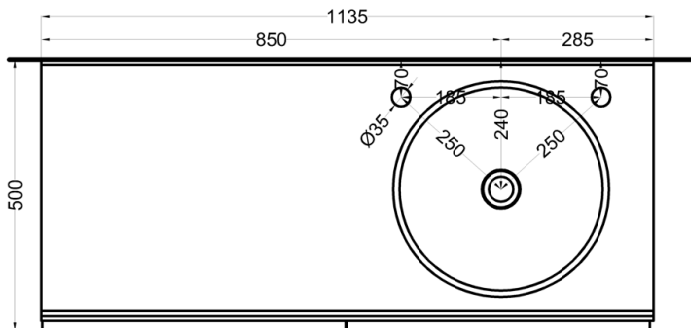

Delfo 113 piano in ceramica

Delfo 113 con bacinella Shui 40 / Delfo 113 with Shui 40 on top bowl

cielo
handmade in Italy

bacinella / on top bowl
art. SHBA40
peso netto / net weight: 8,55 Kg

mobile versione liscia / cabinet smooth version
art. DECRL / DECRE / DECRLSF / DECRLSF / DECRESF

piano / countertop
art. DEPIR / DEPIRSF

mobile versione listelli / cabinet laths version
art. DECRLD / DECRLDES

Ottobre 2024

*=water outlet (with standard siphon)
**=water inlet (hot/cold)