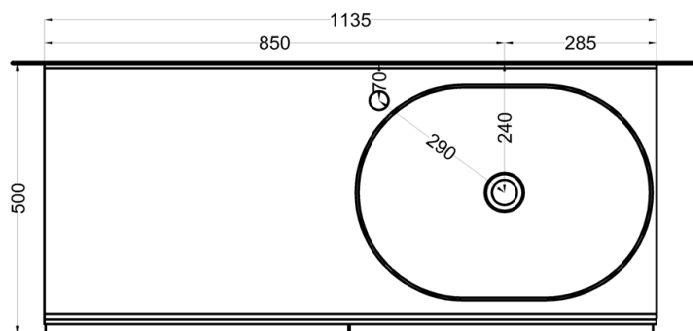

Delfo 113 piano in ceramica

Delfo 113 con bacinella lavabo Theo Ovale / Delfo 113 with Theo Ovale washbasin

cielo
handmade in Italy

bacinella / on top bowl
art. THLAO
peso netto / net weight: 10,50 Kg

mobile versione liscia / cabinet smooth version
art. DECRL / DECRE / DECRLSF / DECRLSF / DECRESF

piano / countertop
art. DEPIR / DEPIRSF

mobile versione listelli / cabinet laths version
art. DECRDE / DECRDESF

Ottobre 2024

*=water outlet (with standard siphon)
**=water inlet (hot/cold)