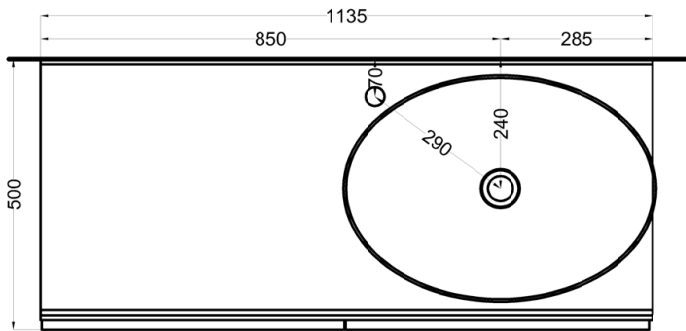

Delfo 113 piano in ceramica

Delfo 113 con bacinella Eco Small / Delfo 113 with Eco Small on top bowl

cielo
handmade in Italy

bacinella / on top bowl
art. BAECO58
peso netto / net weight: 10,00 Kg

mobile versione liscia / cabinet smooth version
art. DECRL / DECRE / DECRLSF / DECRLSF / DECRESF

piano / countertop
art. DEPIR / DEPIRSF

mobile versione listelli / cabinet laths version
art. DECRDE / DECRDESf

Ottobre 2024

*=water outlet (with standard siphon)
**=water inlet (hot/cold)