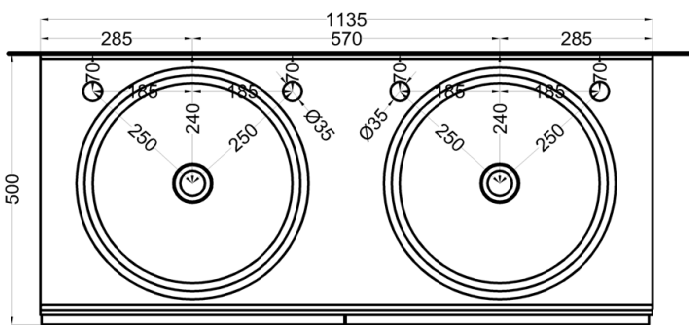

Delfo 113 piano in ceramica

Delfo 113 con bacinella Tino / Delfo 113 with Tino on top bowl

cielo
handmade in Italy

bacinella / on top bowl
art. BATO
peso netto / net weight: 10,30 Kg

mobile versione liscia / cabinet smooth version
art. DECRL / DECRE / DECRLSF / DECRLSF / DECRESF

piano / countertop
art. DEPIR / DEPIRSF

mobile versione listelli / cabinet laths version
art. DECRADE / DECRADESF

Ottobre 2024

*=water outlet (with standard siphon)
**=water inlet (hot/cold)