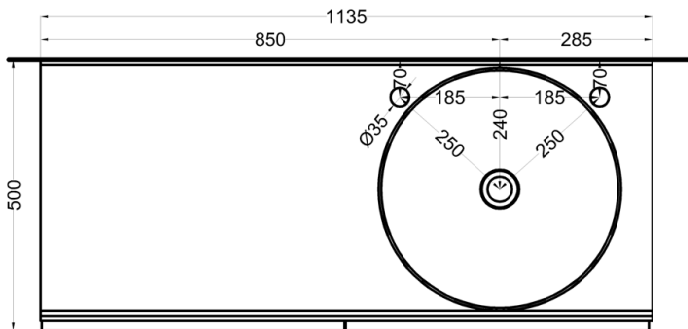

Delfo 113 piano in ceramica

Delfo 113 con bacinella Era / Delfo 113 with Era on top bowl

cielo
handmade in Italy

bacinella / on top bowl
art. BAERA
peso netto / net weight: 13,00 Kg

mobile versione liscia / cabinet smooth version
art. DECRL / DECRE / DECRLSF / DECRLSF / DECRESF

piano / countertop
art. DEPIR / DEPIRSF

mobile versione listelli / cabinet laths version
art. DECRLD / DECRLDES

Ottobre 2024

*=water outlet [with standard siphon]
**=water inlet [hot/cold]