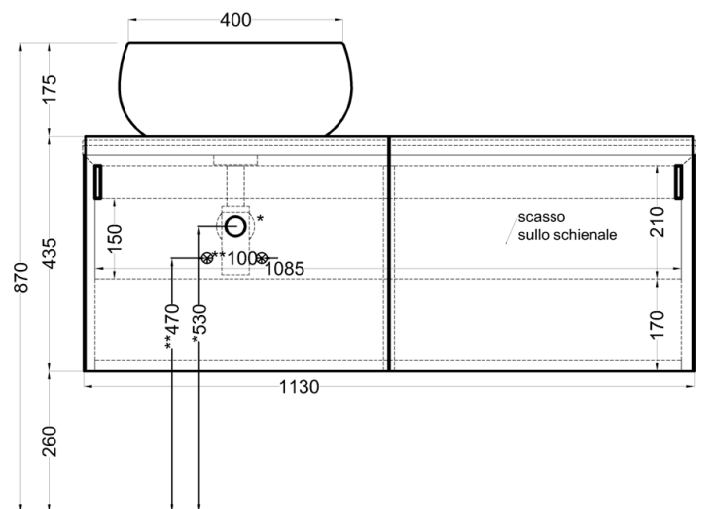

Delfo 113 piano in ceramica

Delfo 113 con bacinella Tino / Delfo 113 with Tino on top bowl

cielo
handmade in Italy

bacinella / on top bowl
art. BATO
peso netto / net weight: 10,30 Kg

mobile versione liscia / cabinet smooth version
art. DECRL / DECRE / DECRLSF / DECRLSF / DECRESF

piano / countertop
art. DEPIR / DEPIRSF

mobile versione listelli / cabinet laths version
art. DECRADE / DECRADESF

Ottobre 2024

*=water outlet (with standard siphon)
**=water inlet (hot/cold)