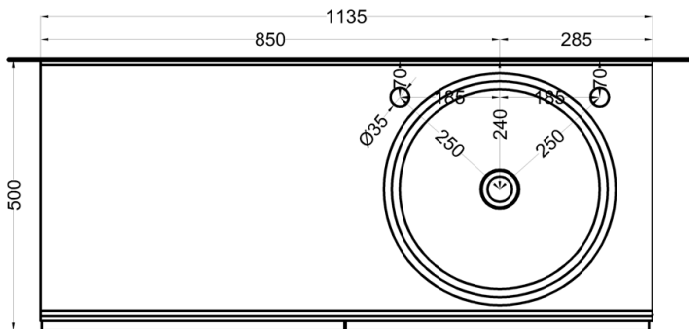

Delfo 113 piano in ceramica

Delfo 113 con bacinella Tino / Delfo 113 with Tino on top bowl

cielo
handmade in Italy

bacinella / on top bowl
art. BATO
peso netto / net weight: 10,30 Kg

mobile versione liscia / cabinet smooth version
art. DECRL / DECRE / DECRLSF / DECRLSF / DECRESF

piano / countertop
art. DEPIR / DEPIRSF

mobile versione listelli / cabinet laths version
art. DECRADE / DECRADESF

Ottobre 2024

*=water outlet (with standard siphon)
**=water inlet (hot/cold)