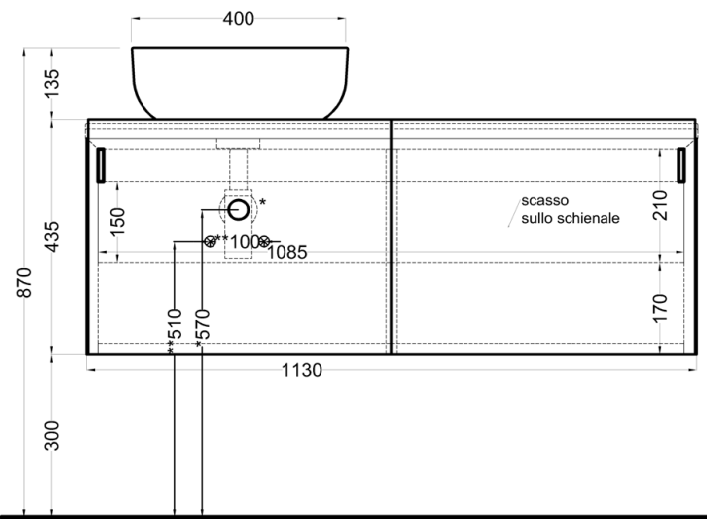

Delfo 113 piano in ceramica

Delfo 113 con bacinella Era Small / Delfo 113 with Era Small on top bowl

cielo
handmade in Italy

bacinella / on top bowl
art. BAERA40
peso netto / net weight: 8,00 Kg

mobile versione liscia / cabinet smooth version
art. DECRL / DECRE / DECRLSF / DECRLSF / DECRESF

piano / countertop
art. DEPIR / DEPIRSF

mobile versione listelli / cabinet laths version
art. DECRLD / DECRLDES

Ottobre 2024

*=water outlet [with standard siphon]
**=water inlet [hot/cold]