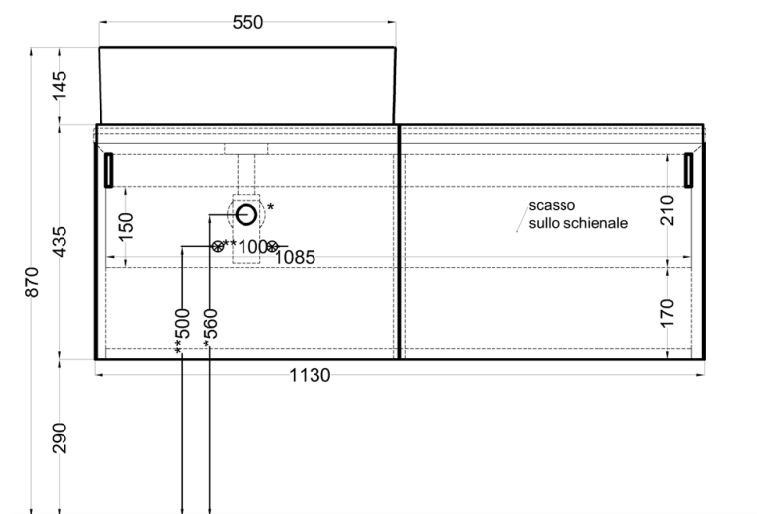

Delfo 113 piano in ceramica

Delfo 113 con bacinella lavabo Theo Ovale / Delfo 113 with Theo Ovale washbasin

cielo
handmade in Italy

bacinella / on top bowl
art. THLAO
peso netto / net weight: 10,50 Kg

mobile versione liscia / cabinet smooth version
art. DECRL / DECRE / DECRLSF / DECRLSF / DECRESF

piano / countertop
art. DEPIR / DEPIRSF

mobile versione listelli / cabinet laths version
art. DECRDE / DECRDESF

Ottobre 2024

*=water outlet (with standard siphon)
**=water inlet (hot/cold)