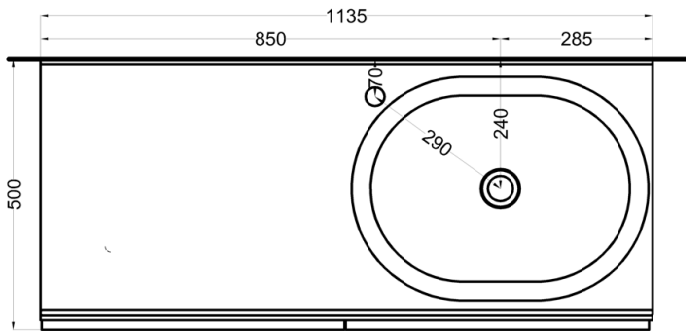

Delfo 113 piano in ceramica

Delfo 113 con bacinella Catino Ovale / Delfo 113 with Catino Ovale on top bowl

cielo
handmade in Italy

bacinella / on top bowl
art. CALAO55
peso netto / net weight: 10,00 Kg

mobile versione liscia / cabinet smooth version
art. DECRL / DECRE / DECRLSF / DECRLSF / DECRESF

piano / countertop
art. DEPIR / DEPIRSF

mobile versione listelli / cabinet laths version
art. DECRDE / DECRDESF

Ottobre 2024

*=water outlet (with standard siphon)
**=water inlet (hot/cold)