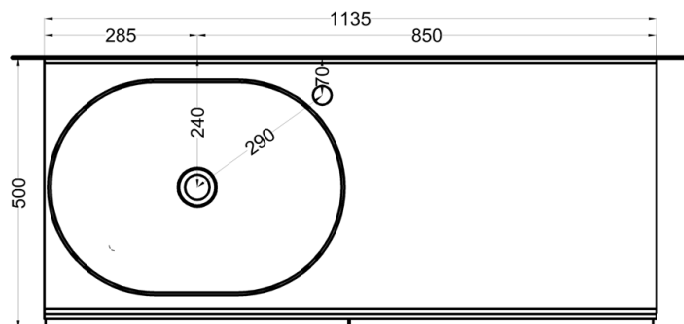

Delfo 113 piano in ceramica

Delfo 113 con bacinella lavabo Theo Ovale / Delfo 113 with Theo Ovale washbasin

cielo
handmade in Italy

bacinella / on top bowl
art. THLAO
peso netto / net weight: 10,50 Kg

mobile versione liscia / cabinet smooth version
art. DECRL / DECRE / DECRLSF / DECRLSF / DECRESF

piano / countertop
art. DEPIR / DEPIRSF

mobile versione listelli / cabinet laths version
art. DECRDE / DECRDESF

Ottobre 2024

*=water outlet (with standard siphon)
**=water inlet (hot/cold)