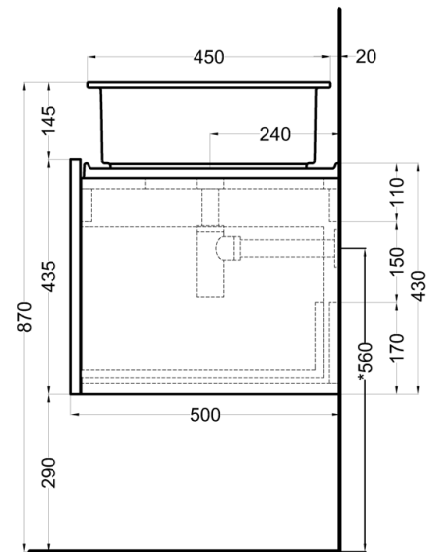

Delfo 113 piano in ceramica

Delfo 113 con bacinella Catino Tondo / Delfo 113 with Catino Tondo on top bowl

cielo
handmade in Italy

bacinella / on top bowl
art. CALAT45
peso netto / net weight: 9,00 Kg

mobile versione liscia / cabinet smooth version
art. DECRL / DECRE / DECRLSF / DECRLSF / DECRESF

piano / countertop
art. DEPIR / DEPIRSF

mobile versione listelli / cabinet laths version
art. DECRLD / DECRLDES

Ottobre 2024

*=water outlet [with standard siphon]
**=water inlet [hot/cold]