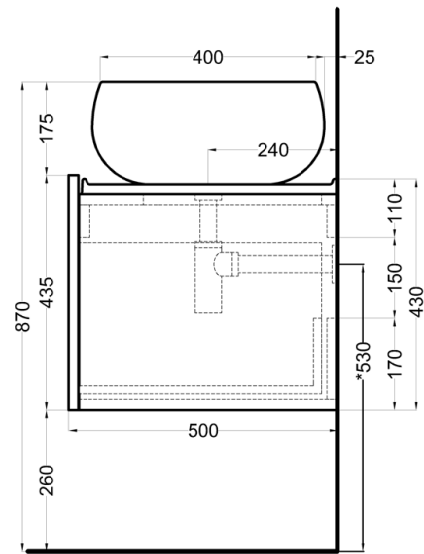

Delfo 113 piano in ceramica

Delfo 113 con bacinella Tino / Delfo 113 with Tino on top bowl

cielo
handmade in Italy

bacinella / on top bowl
art. BATO
peso netto / net weight: 10,30 Kg

mobile versione liscia / cabinet smooth version
art. DECRL / DECRE / DECRLSF / DECRLSF / DECRESF

piano / countertop
art. DEPIR / DEPIRSF

mobile versione listelli / cabinet laths version
art. DECRADE / DECRADESF

Ottobre 2024

*=water outlet (with standard siphon)
**=water inlet (hot/cold)