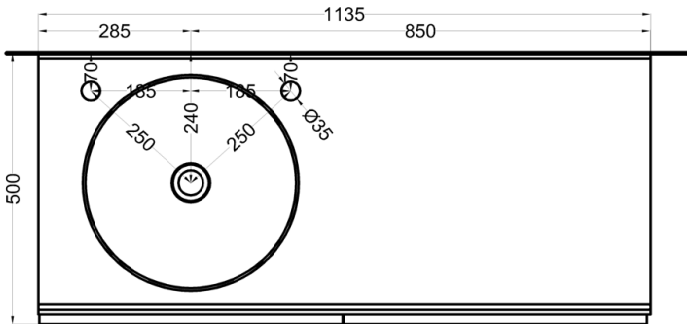

Delfo 113 piano in ceramica

Delfo 113 con bacinella Era Small / Delfo 113 with Era Small on top bowl

cielo
handmade in Italy

bacinella / on top bowl
art. BAERA40
peso netto / net weight: 8,00 Kg

mobile versione liscia / cabinet smooth version
art. DECRL / DECRE / DECRLSF / DECRLSF / DECRESF

piano / countertop
art. DEPIR / DEPIRSF

mobile versione listelli / cabinet laths version
art. DECRLD / DECRLDES

Ottobre 2024

*=water outlet [with standard siphon]
**=water inlet [hot/cold]