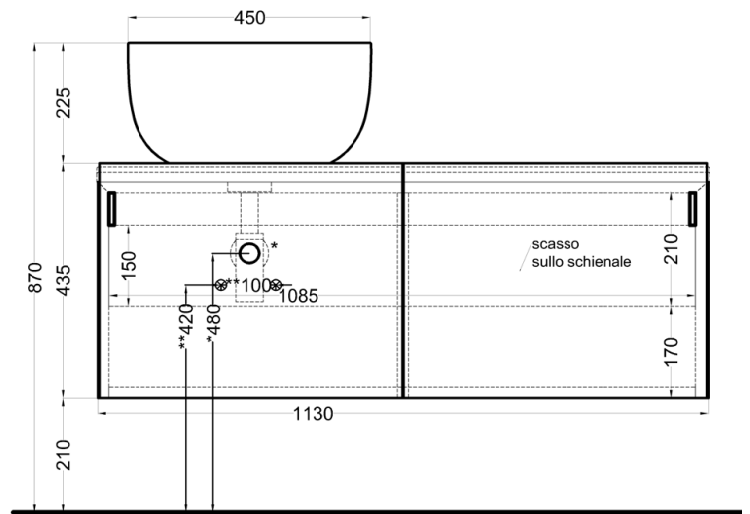

Delfo 113 piano in ceramica

Delfo 113 con bacinella Era / Delfo 113 with Era on top bowl

cielo
handmade in Italy

bacinella / on top bowl
art. BAERA
peso netto / net weight: 13,00 Kg

mobile versione liscia / cabinet smooth version
art. DECRL / DECRE / DECRLSF / DECRLSF / DECRESF

piano / countertop
art. DEPIR / DEPIRSF

mobile versione listelli / cabinet laths version
art. DECRLD / DECRLDES

Ottobre 2024

*=water outlet [with standard siphon]
**=water inlet [hot/cold]