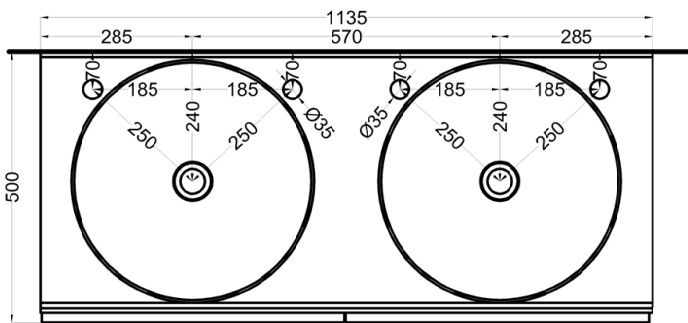

cielo
handmade in Italy

bacinella / on top bowl
art. BAERA
peso netto / net weight: 13,00 Kg

mobile versione liscia / cabinet smooth version
art. DECRL / DECRE / DECRLSF / DECRLSF / DECRESF

piano / countertop
art. DEPIR / DEPIRSF

mobile versione listelli / cabinet laths version
art. DECRLD / DECRLDES

Ottobre 2024

*=water outlet [with standard siphon]
**=water inlet [hot/cold]

Delfo 113 piano in ceramica

Delfo 113 con bacinella Era Small / Delfo 113 with Era Small on top bowl