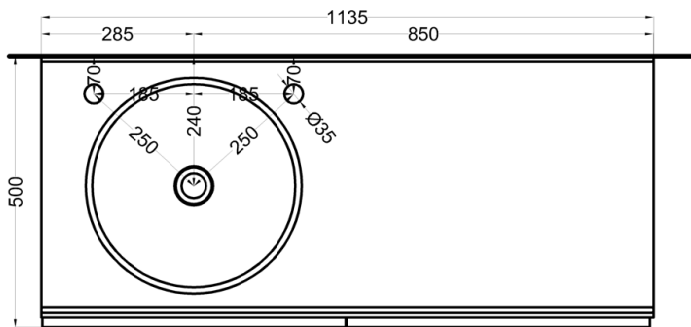

Delfo 113 piano in ceramica

Delfo 113 con bacinella Shui 40 / Delfo 113 with Shui 40 on top bowl

cielo
handmade in Italy

bacinella / on top bowl
art. SHBA40
peso netto / net weight: 8,55 Kg

mobile versione liscia / cabinet smooth version
art. DECRL / DECRE / DECRLSF / DECRLSF / DECRESF

piano / countertop
art. DEPIR / DEPIRSF

mobile versione listelli / cabinet laths version
art. DECRLD / DECRLDES

Ottobre 2024

*=water outlet (with standard siphon)
**=water inlet (hot/cold)