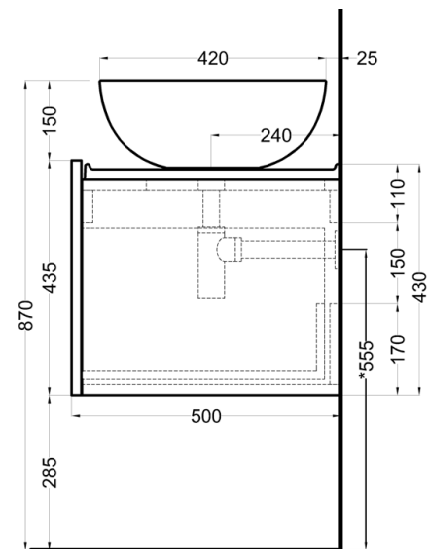

Delfo 113 piano in ceramica

Delfo 113 con bacinella Eco Small / Delfo 113 with Eco Small on top bowl

cielo
handmade in Italy

bacinella / on top bowl
art. BAECO58
peso netto / net weight: 10,00 Kg

mobile versione liscia / cabinet smooth version
art. DECRL / DECRE / DECRLSF / DECRLSF / DECRESF

piano / countertop
art. DEPIR / DEPIRSF

mobile versione listelli / cabinet laths version
art. DECRDE / DECRDESf

Ottobre 2024

*=water outlet (with standard siphon)
**=water inlet (hot/cold)