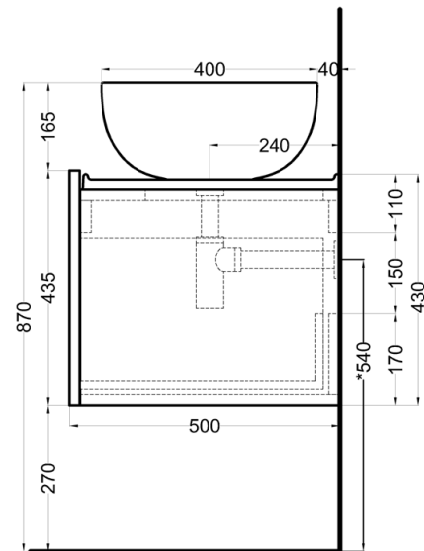

Delfo 113 piano in ceramica

Delfo 113 con bacinella Shui 40 / Delfo 113 with Shui 40 on top bowl

cielo
handmade in Italy

bacinella / on top bowl
art. SHBA40
peso netto / net weight: 8,55 Kg

mobile versione liscia / cabinet smooth version
art. DECRL / DECRE / DECRLSF / DECRLSF / DECRESF

piano / countertop
art. DEPIR / DEPIRSF

mobile versione listelli / cabinet laths version
art. DECRLD / DECRLDES

Ottobre 2024

*=water outlet (with standard siphon)
**=water inlet (hot/cold)