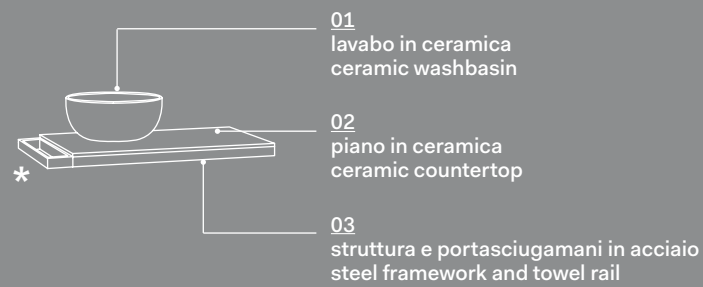

Materiali e finiture Materials and finishes

Multiplo: lavabo + piano \ washbasin + countertop

01
lavabo in ceramica
ceramic washbasin

02
piano in ceramica
ceramic countertop

03
struttura e portasciugamani in acciaio
steel framework and towel rail

* **N.B.** portasciugamani posizionabili lato destro e/o sinistro
towel rail positioned on the right and/or left side

Multiplo: lavabo + piano con mobile a giorno o chiuso \ wasbasin + top with open day cabinet or closed cabinet