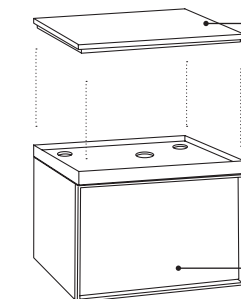

piano in ceramica
ceramic top

struttura e portasciugamani in acciaio
steel framework and towel rail

mobile a giorno
open day cabinet

lavabo + mobile chiuso
washbasin + closed cabinet